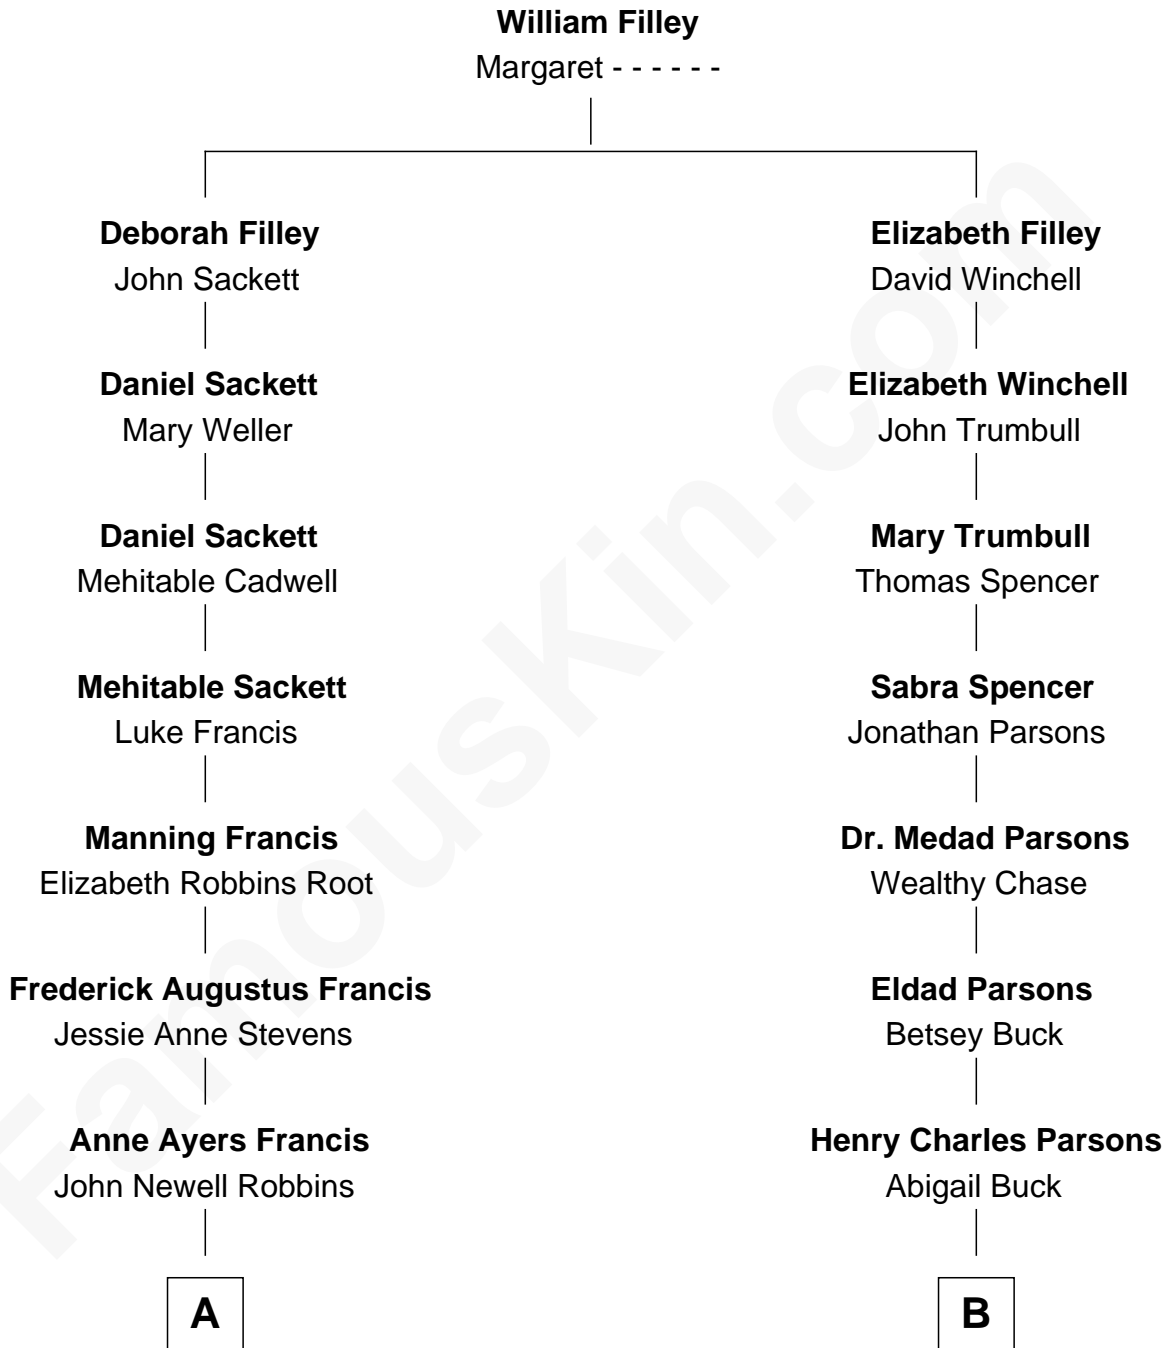

FamousKin.com

Relationship Chart of

Nancy (Davis) Reagan

First Lady of President Ronald Reagan

8th cousin 1 time removed of

John Wayne
Movie Actor

A

Kenneth Seymour Robbins

Edith Prescott Lockett

Nancy (Davis) Reagan

First Lady of Ronald Reagan

B

Wealthy Chase Parsons

Marion Mitchell Morrison

Clyde Leonard Morrison

Mary Alberta Brown