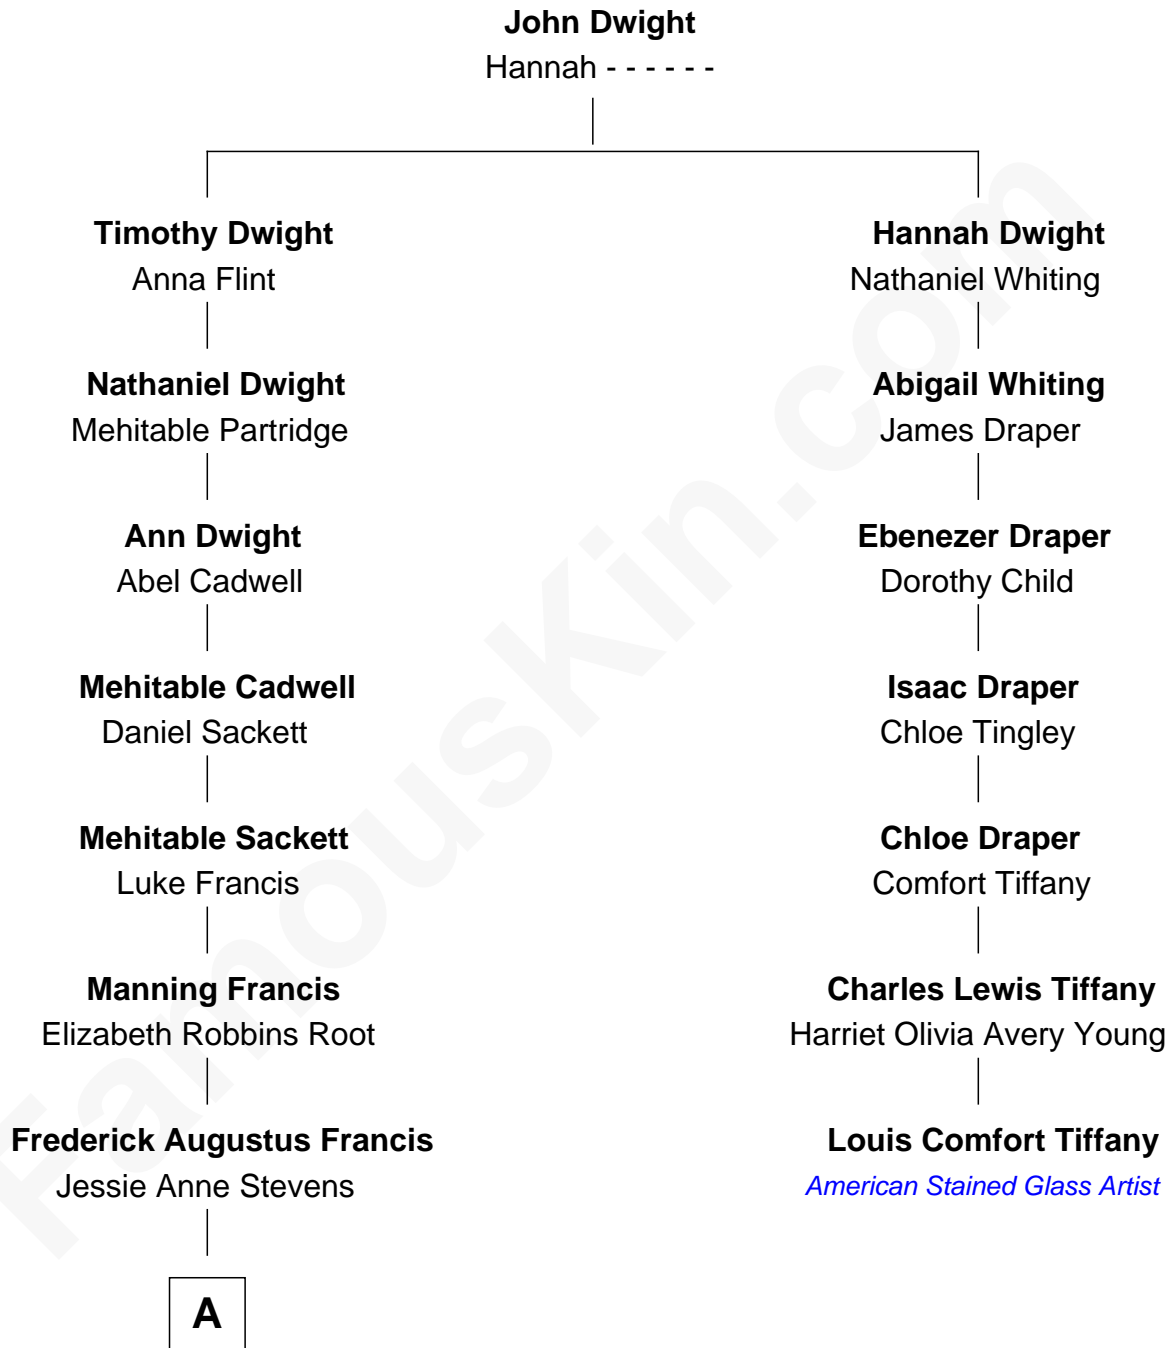

FamousKin.com

Relationship Chart of

Nancy (Davis) Reagan

First Lady of President Ronald Reagan

6th cousin 3 times removed of

Louis Comfort Tiffany

American Stained Glass Artist

A

—
Anne Ayers Francis
John Newell Robbins

—
Kenneth Seymour Robbins
Edith Prescott Lockett

—
Nancy (Davis) Reagan
First Lady of Ronald Reagan

FamousKin.com