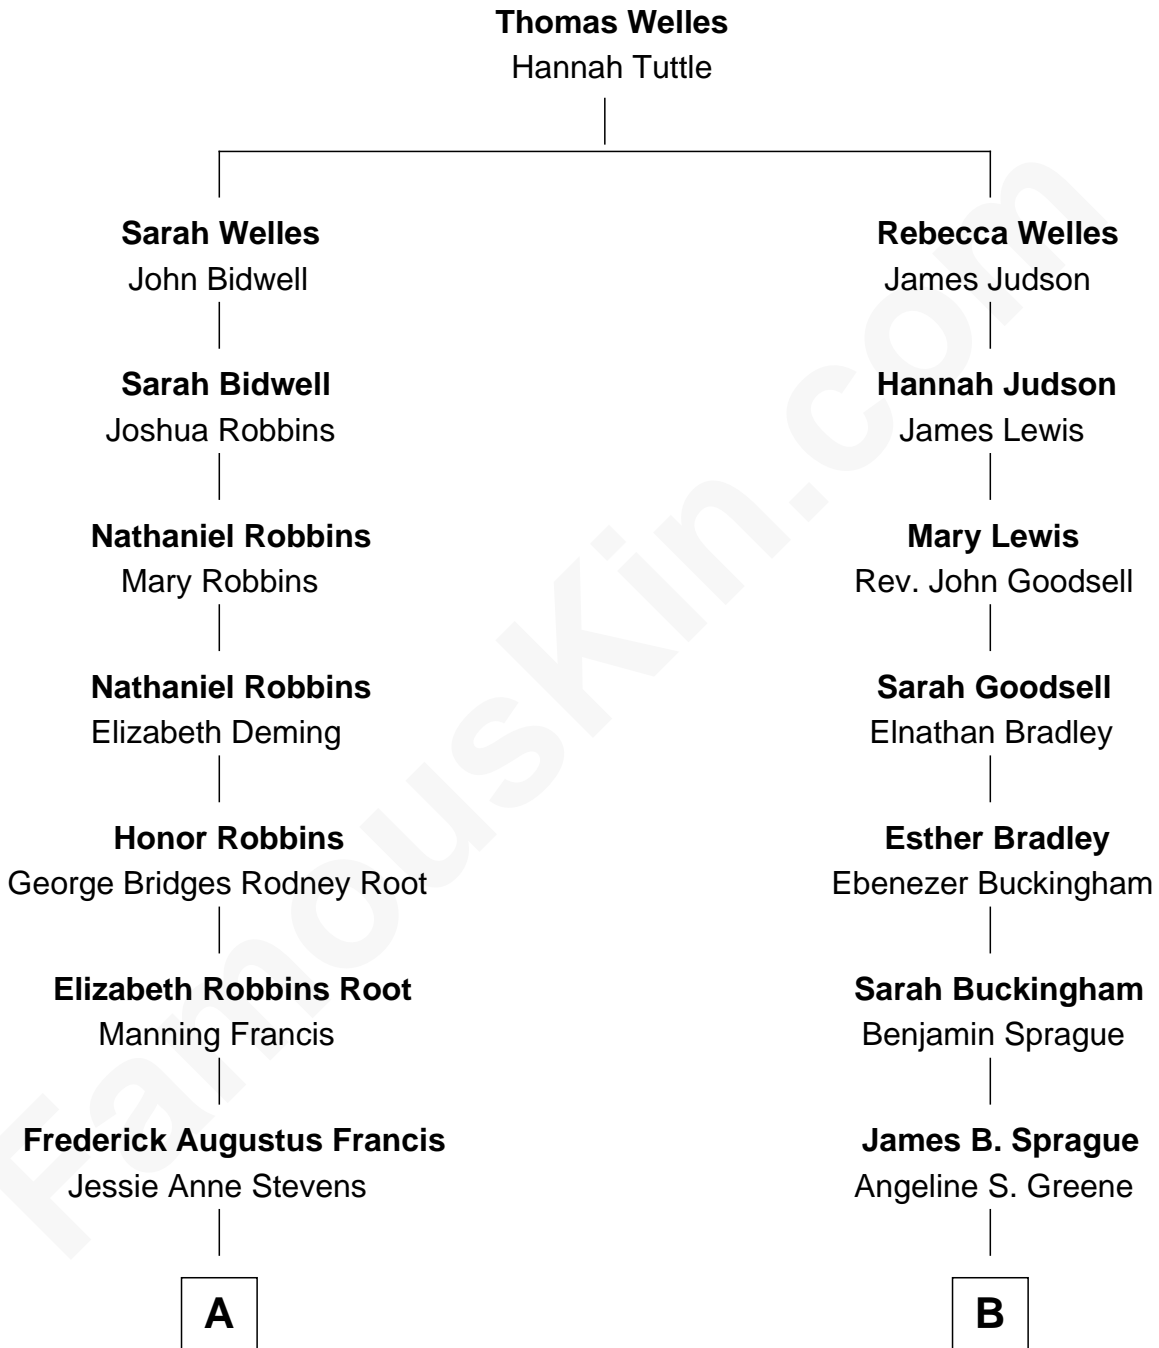

FamousKin.com

Relationship Chart of

Nancy (Davis) Reagan

First Lady of President Ronald Reagan

9th cousin 1 time removed of

Lucille Ball

TV Actress - "I Love Lucy"

A

Anne Ayers Francis
John Newell Robbins

Kenneth Seymour Robbins
Edith Prescott Lockett

Nancy (Davis) Reagan
First Lady of Ronald Reagan

B

Helen Sabina Sprague
William C Orcutt

Flora Belle Orcutt
Frederick Charles Hunt