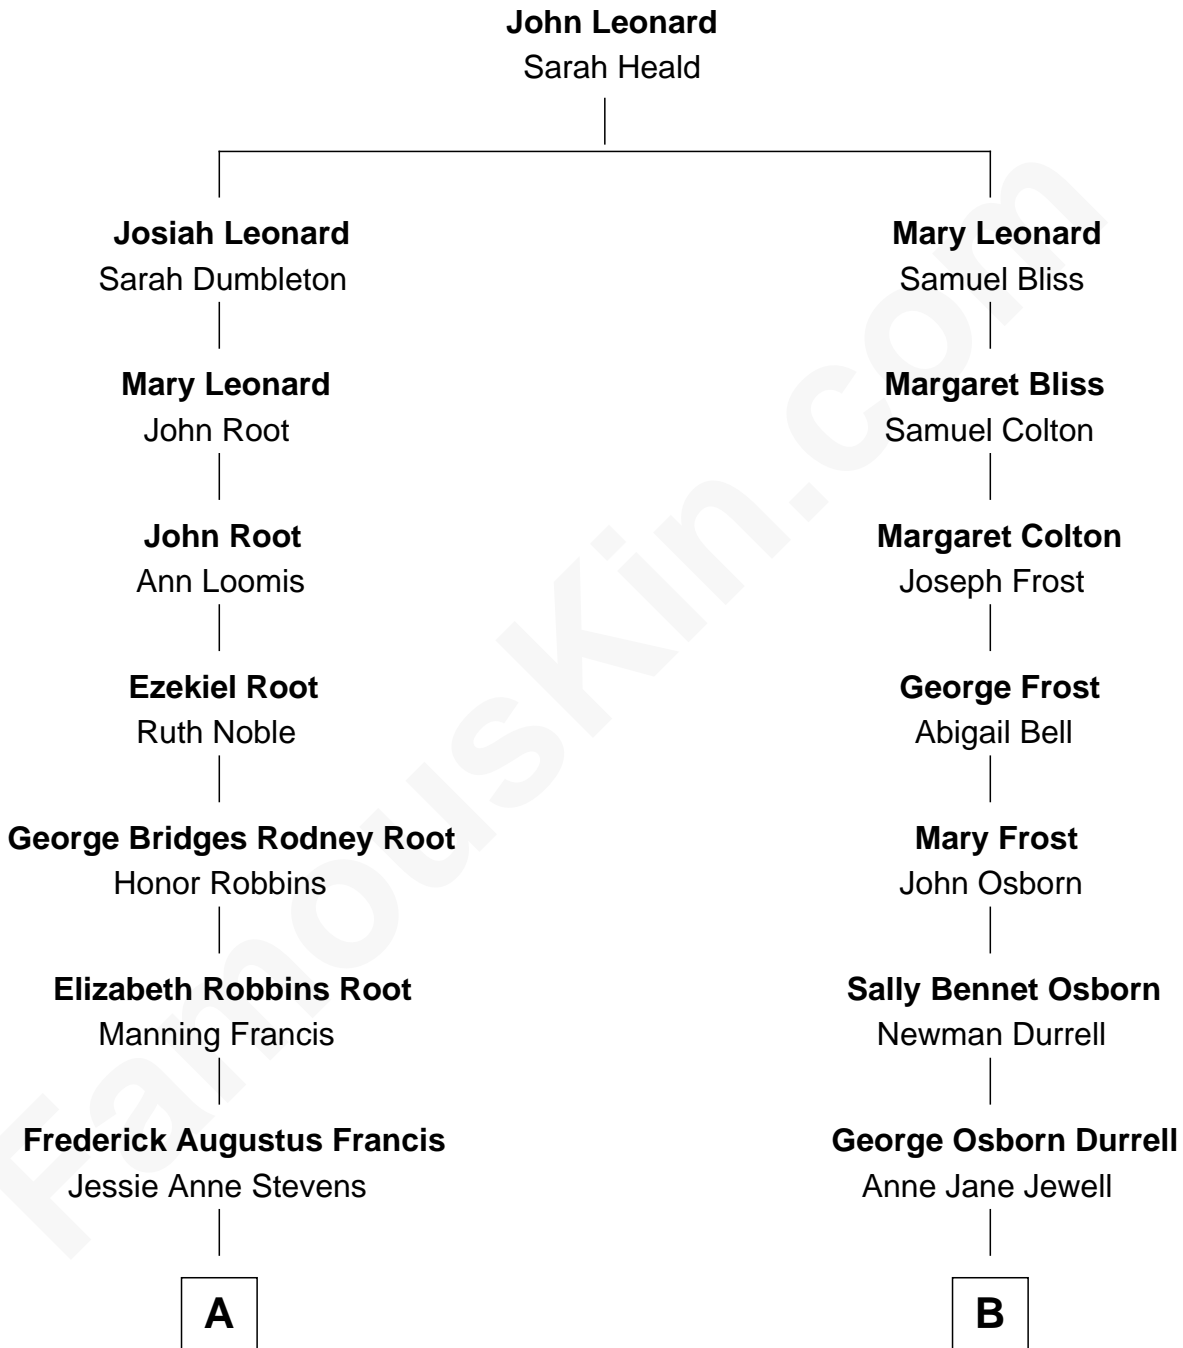

FamousKin.com

Relationship Chart of

Nancy (Davis) Reagan

First Lady of President Ronald Reagan

9th cousin of

Lucille Ball

TV Actress - "I Love Lucy"

A

Anne Ayers Francis
John Newell Robbins

Kenneth Seymour Robbins
Edith Prescott Lockett

Nancy (Davis) Reagan
First Lady of Ronald Reagan

B

Nellie Rebecca Durrell
Jasper Clinton Ball

Henry Durrell Ball
Desiree Evelyn Hunt