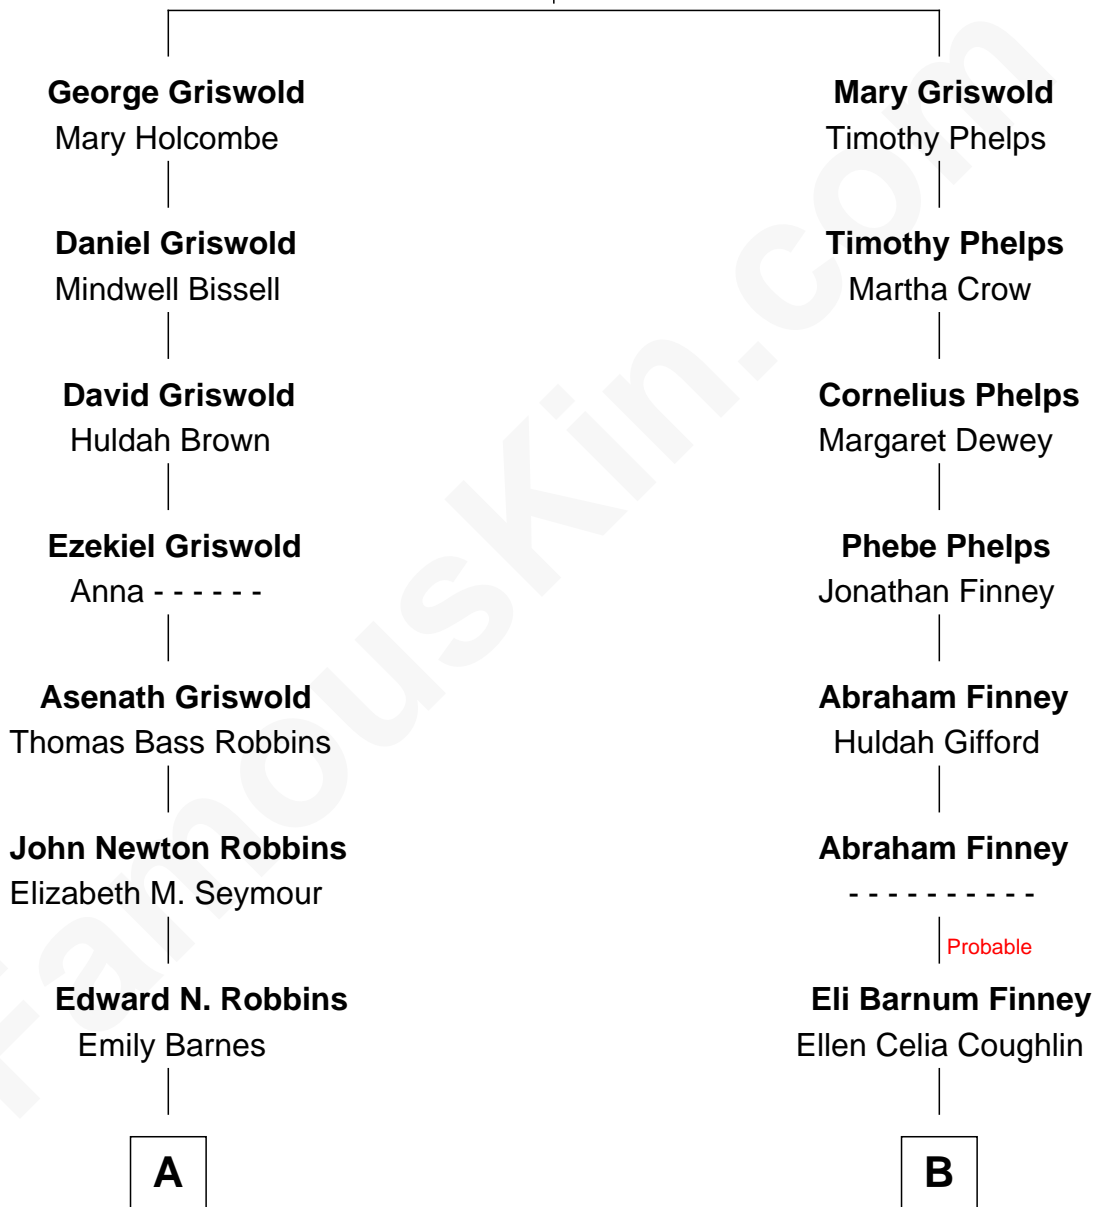

FamousKin.com

Relationship Chart of

Nancy (Davis) Reagan

First Lady of President Ronald Reagan

9th cousin 1 time removed of

Brian Wilson

Co-Founder of The Beach Boys

Edward Griswold

Margaret - - - - -

A

John Newell Robbins

Anne Ayers Francis

Kenneth Seymour Robbins

Edith Prescott Lockett

Nancy (Davis) Reagan

First Lady of Ronald Reagan