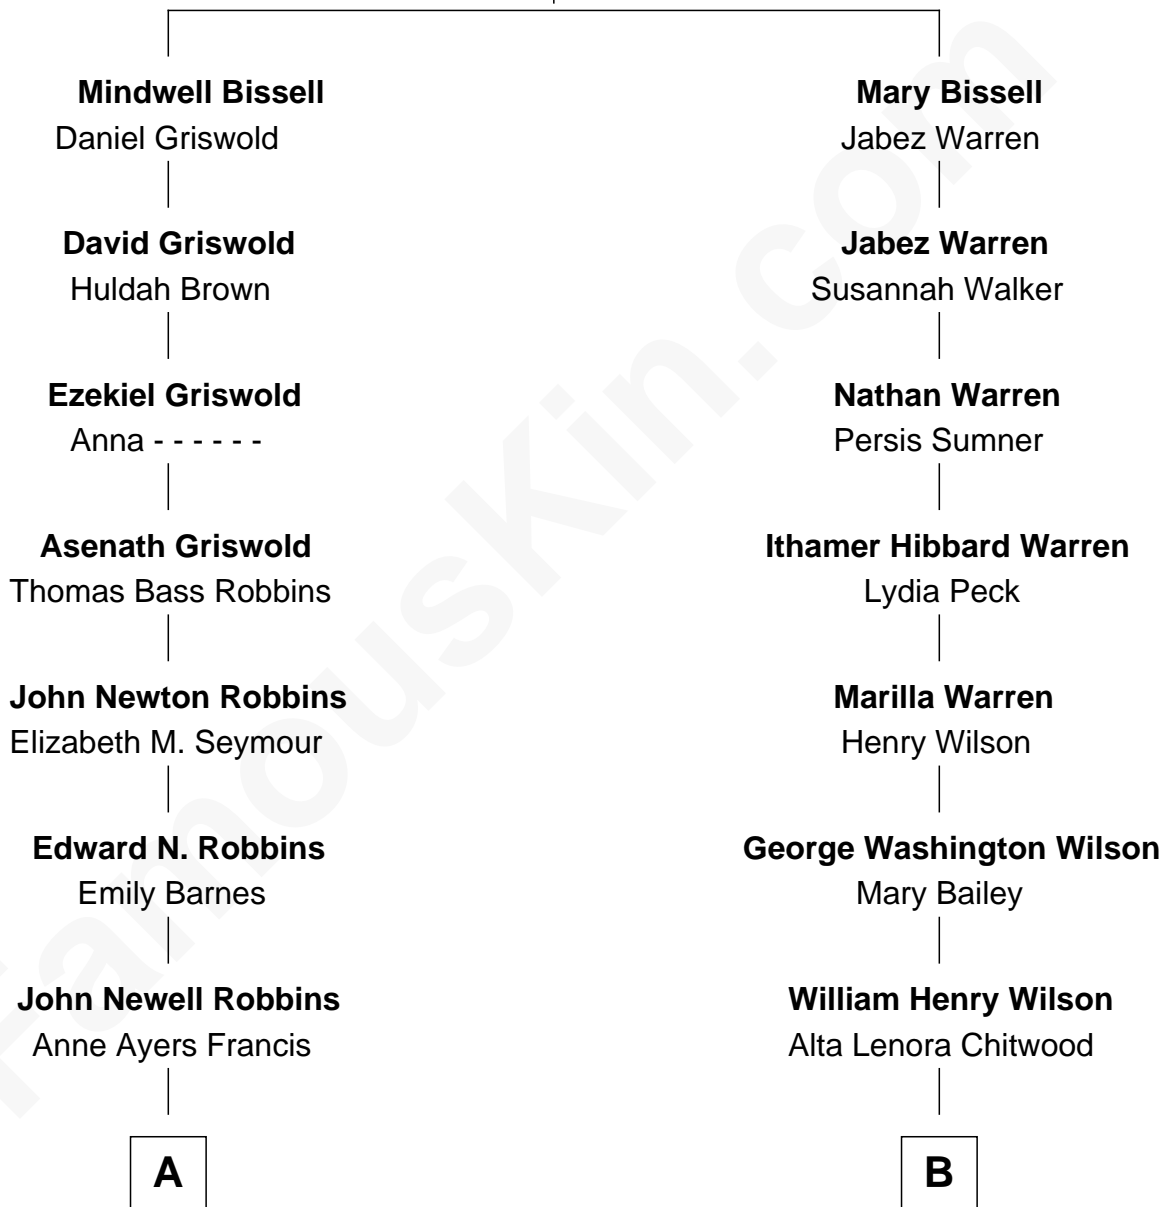

## Relationship Chart of

### Nancy (Davis) Reagan

*First Lady of President Ronald Reagan*

8th cousin 1 time removed of

**Brian Wilson**

*Co-Founder of The Beach Boys*

**Nathaniel Bissell**

*with wife*  
*Mindwell Moore*

*with wife*  
*Dorothy Fitch*

**A**

**Kenneth Seymour Robbins**

Edith Prescott Lockett

**Nancy (Davis) Reagan**

*First Lady of Ronald Reagan*

**B**

**William Coral Wilson**

Edith Sophia Sthole