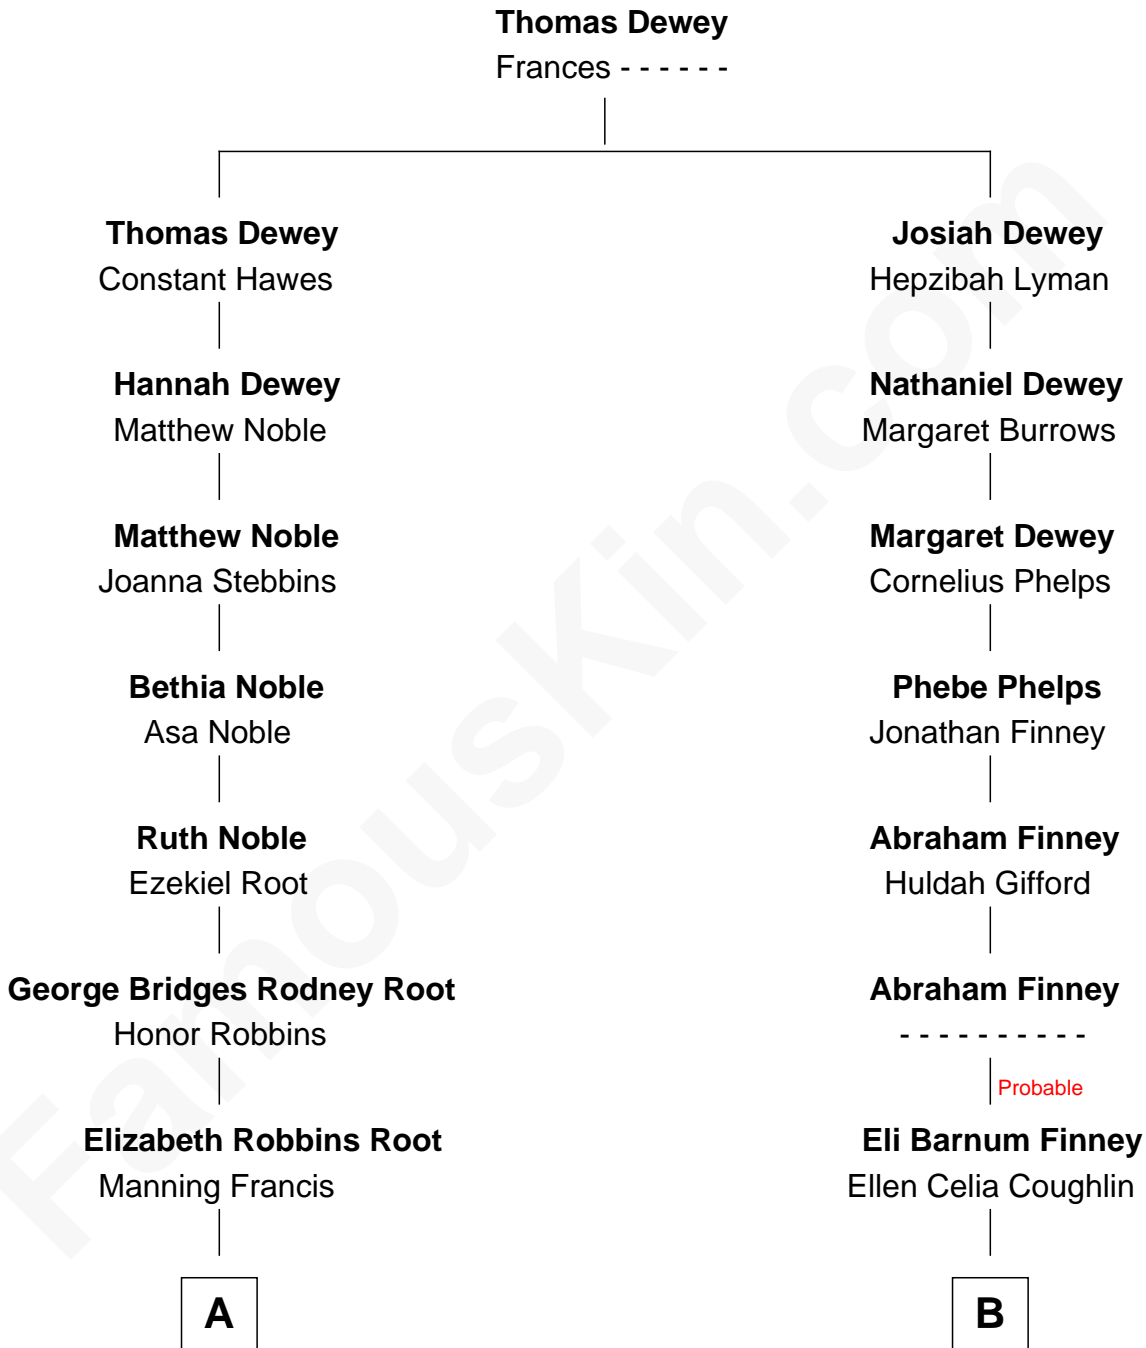

FamousKin.com

Relationship Chart of Nancy (Davis) Reagan

First Lady of President Ronald Reagan

10th cousin of

Brian Wilson

Co-Founder of The Beach Boys

A

Frederick Augustus Francis

Jessie Anne Stevens

Anne Ayers Francis

John Newell Robbins

Kenneth Seymour Robbins

Edith Prescott Lockett

Nancy (Davis) Reagan

First Lady of Ronald Reagan

B