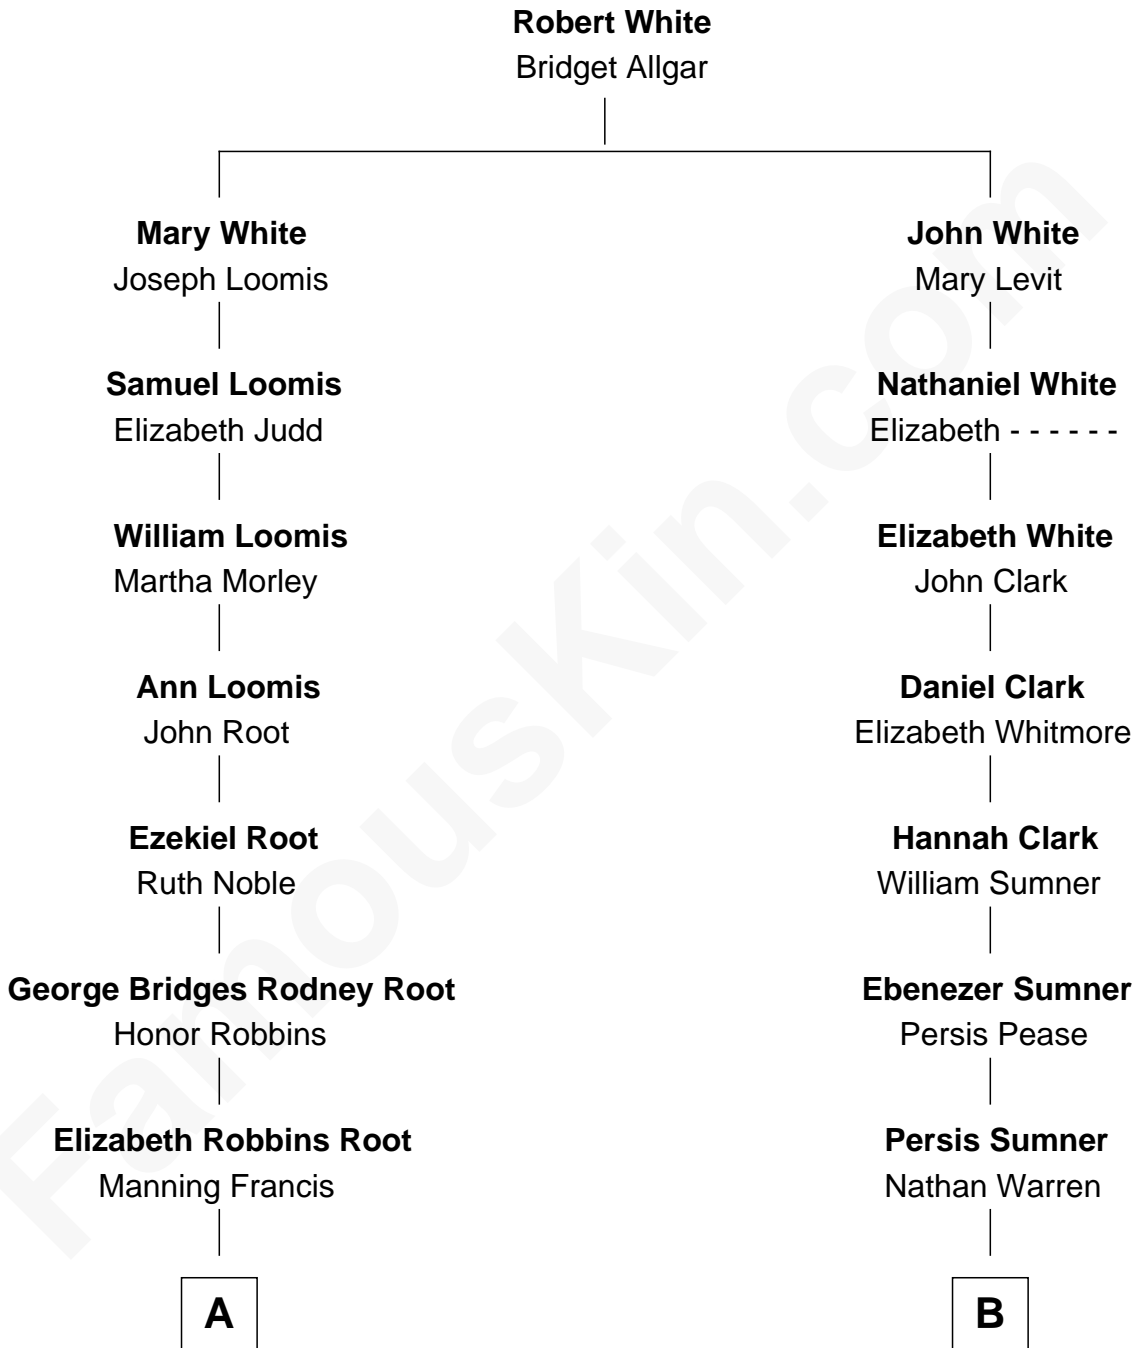

FamousKin.com

Relationship Chart of

Nancy (Davis) Reagan

First Lady of President Ronald Reagan

10th cousin 3 times removed of

Brian Wilson

Co-Founder of The Beach Boys

A

Frederick Augustus Francis

Jessie Anne Stevens

Anne Ayers Francis

John Newell Robbins

Kenneth Seymour Robbins

Edith Prescott Lockett

Nancy (Davis) Reagan

First Lady of Ronald Reagan

B

Ithamer Hibbard Warren

Lydia Peck

Marilla Warren

Henry Wilson

George Washington Wilson

Mary Bailey

William Henry Wilson