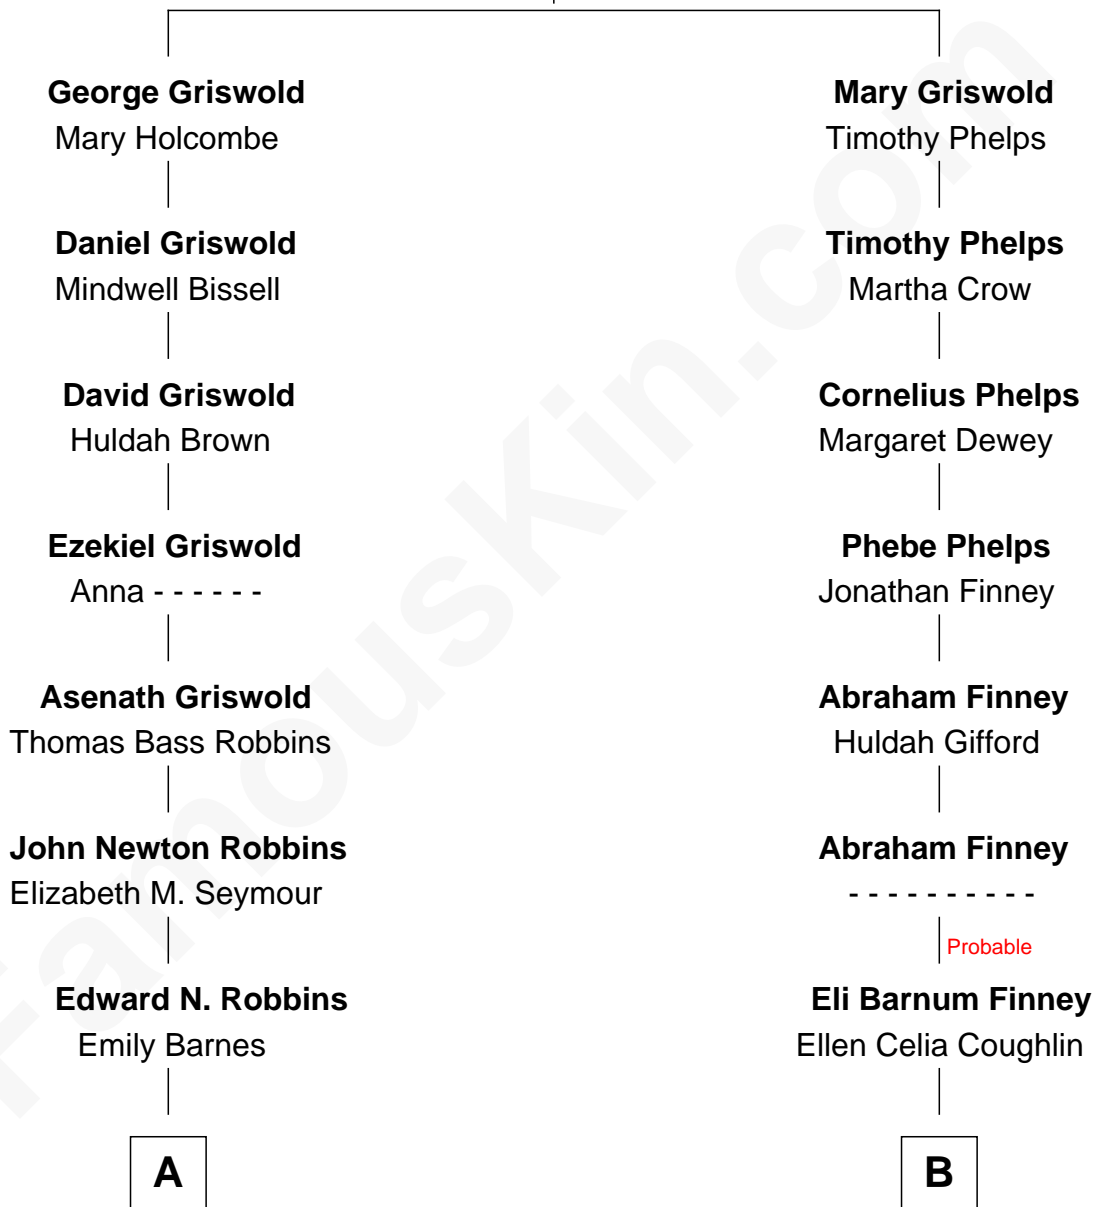

FamousKin.com

Relationship Chart of

Nancy (Davis) Reagan

First Lady of President Ronald Reagan

9th cousin 1 time removed of

Dennis Wilson

Co-Founder of The Beach Boys

Edward Griswold

Margaret - - - - -

A

John Newell Robbins

Anne Ayers Francis

Kenneth Seymour Robbins

Edith Prescott Lockett

Nancy (Davis) Reagan

First Lady of Ronald Reagan