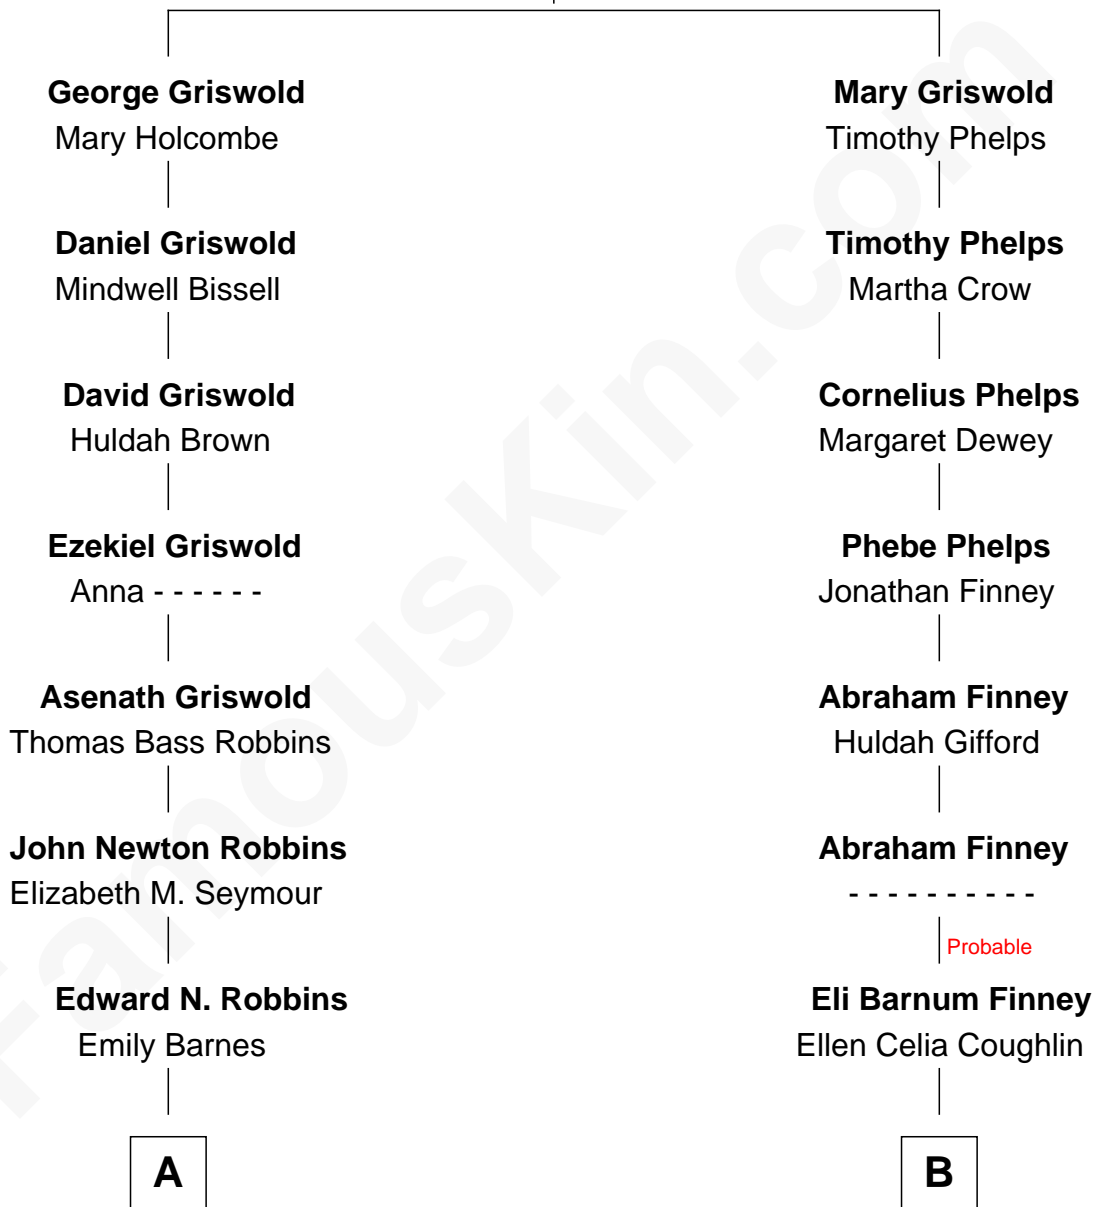

FamousKin.com

Relationship Chart of

Nancy (Davis) Reagan

First Lady of President Ronald Reagan

9th cousin 1 time removed of

Carl Wilson

Co-Founder of The Beach Boys

Edward Griswold

Margaret - - - - -

A

John Newell Robbins

Anne Ayers Francis

Kenneth Seymour Robbins

Edith Prescott Lockett

Nancy (Davis) Reagan

First Lady of Ronald Reagan