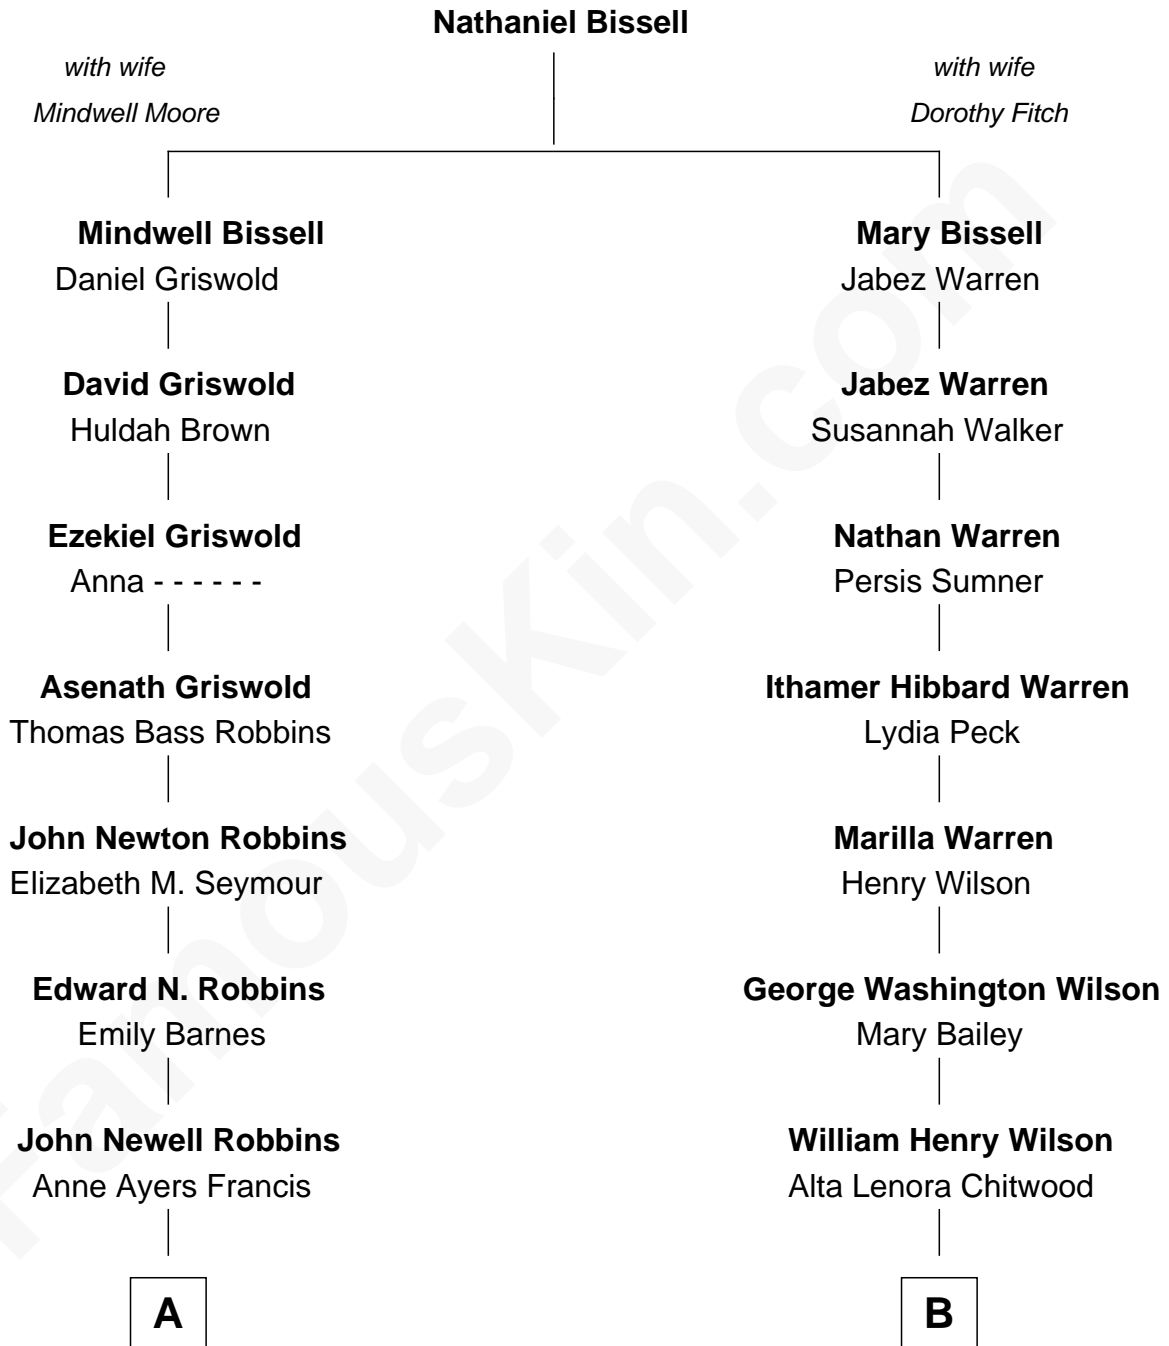

## Relationship Chart of

### Nancy (Davis) Reagan

First Lady of President Ronald Reagan

8th cousin 1 time removed of

**Carl Wilson**

Co-Founder of The Beach Boys

**A**

**Kenneth Seymour Robbins**

Edith Prescott Lockett

**Nancy (Davis) Reagan**

*First Lady of Ronald Reagan*

**B**

**William Coral Wilson**

Edith Sophia Sthole

**Murray Gage Wilson**

Audree Neva Korthof

**Carl Wilson**