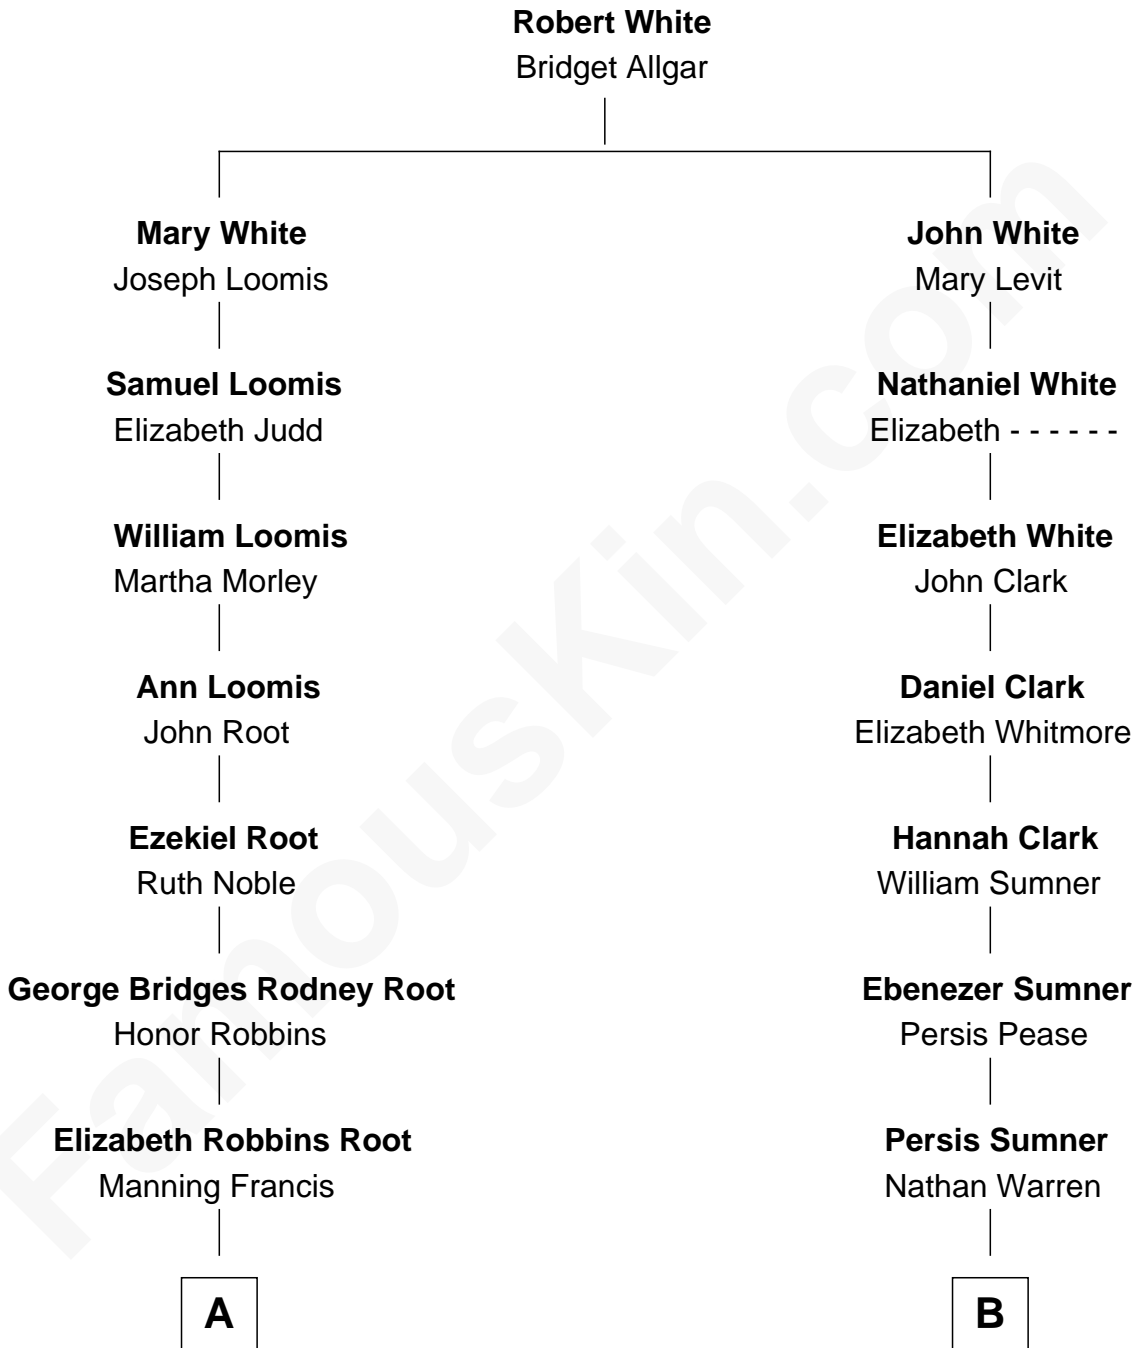

FamousKin.com

Relationship Chart of

Nancy (Davis) Reagan

First Lady of President Ronald Reagan

10th cousin 3 times removed of

Carl Wilson

Co-Founder of The Beach Boys

A

Frederick Augustus Francis

Jessie Anne Stevens

Anne Ayers Francis

John Newell Robbins

Kenneth Seymour Robbins

Edith Prescott Lockett

Nancy (Davis) Reagan

First Lady of Ronald Reagan

B

Ithamer Hibbard Warren

Lydia Peck

Marilla Warren

Henry Wilson

George Washington Wilson

Mary Bailey

William Henry Wilson