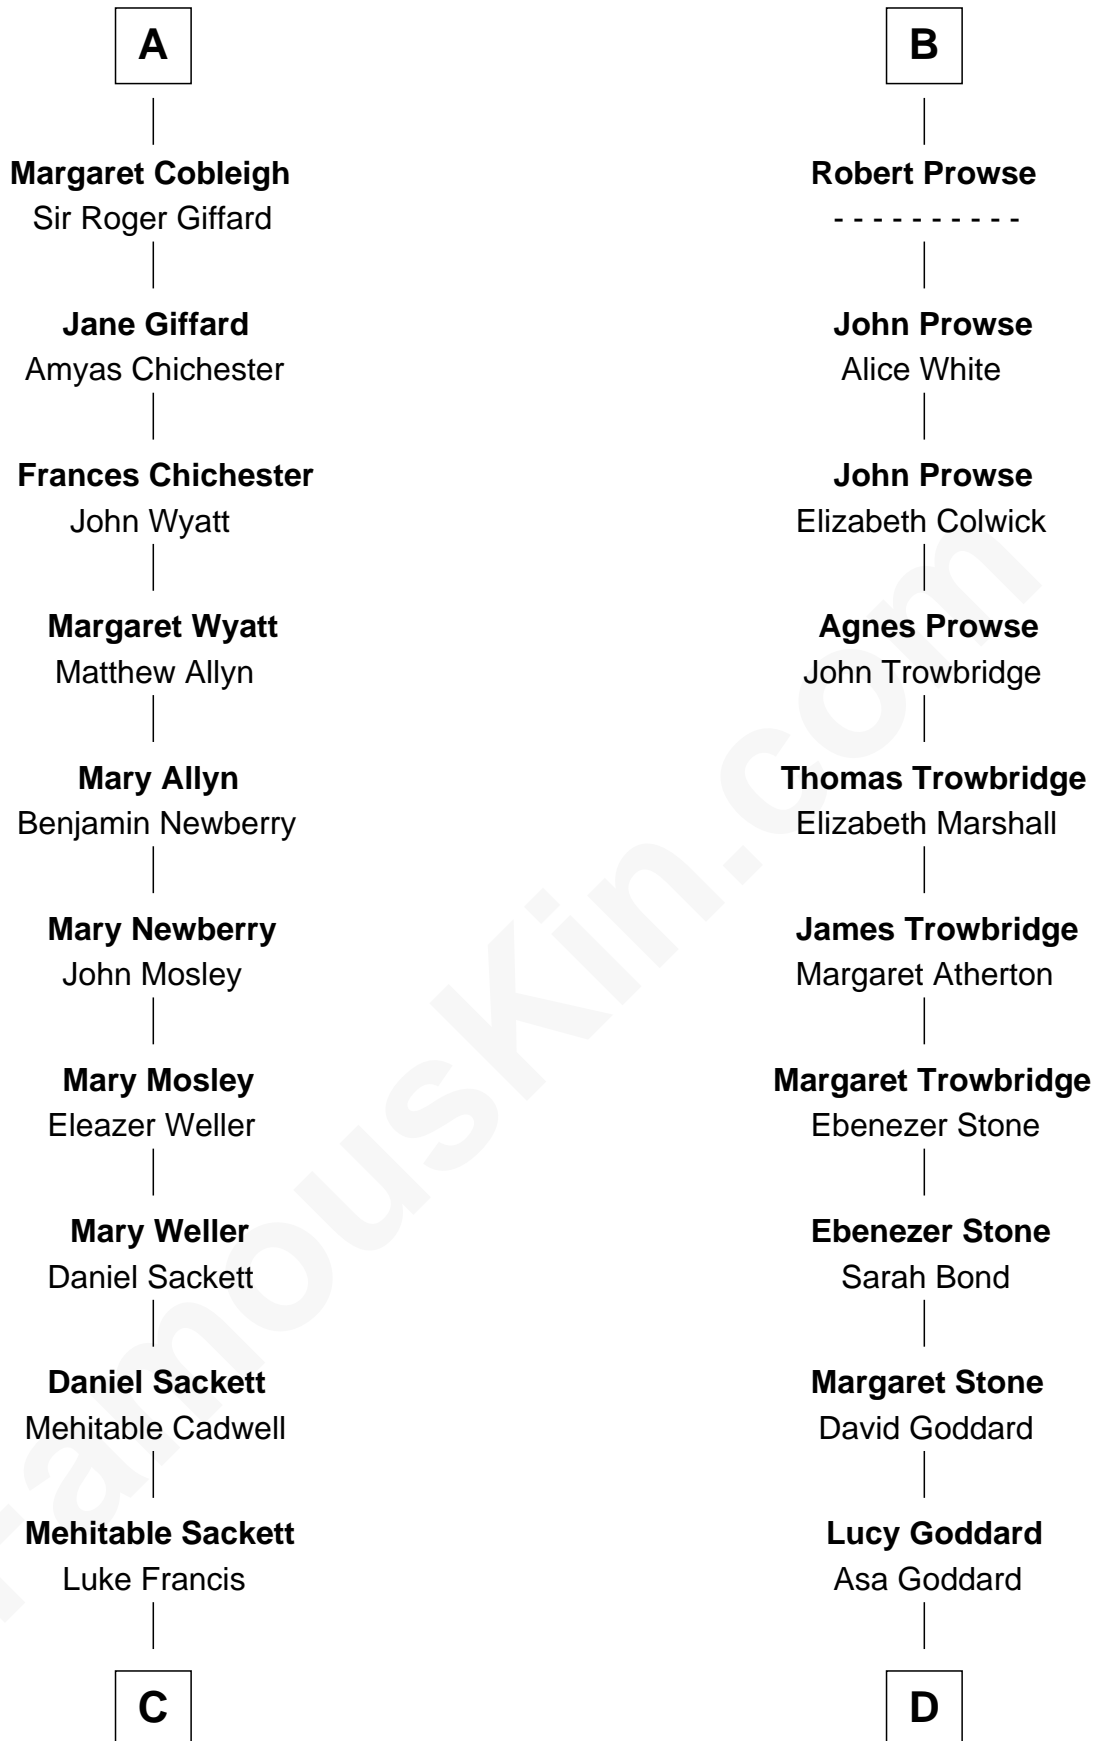

### Nancy (Davis) Reagan

*First Lady of President Ronald Reagan*

21st cousin of

### Robert H. Goddard

*Inventor of First Liquid-propelled Rocket*

**Sir Humphrey de Beauchamp**

Sibyl Oliver

**C**

**Manning Francis**  
Elizabeth Robbins Root

**Frederick Augustus Francis**  
Jessie Anne Stevens

**Anne Ayers Francis**  
John Newell Robbins

**Kenneth Seymour Robbins**  
Edith Prescott Lockett

**Nancy (Davis) Reagan**  
*First Lady of Ronald Reagan*

**D**

**David Goddard**  
Czarina White

**Alvira C. Goddard**  
Danford Goddard

**Nahum Parks Goddard**  
Mary Pease Upham

**Nahum Danford Goddard**  
Fannie Louise Hoyt

**Robert H. Goddard**  
*Rocket Scientist*