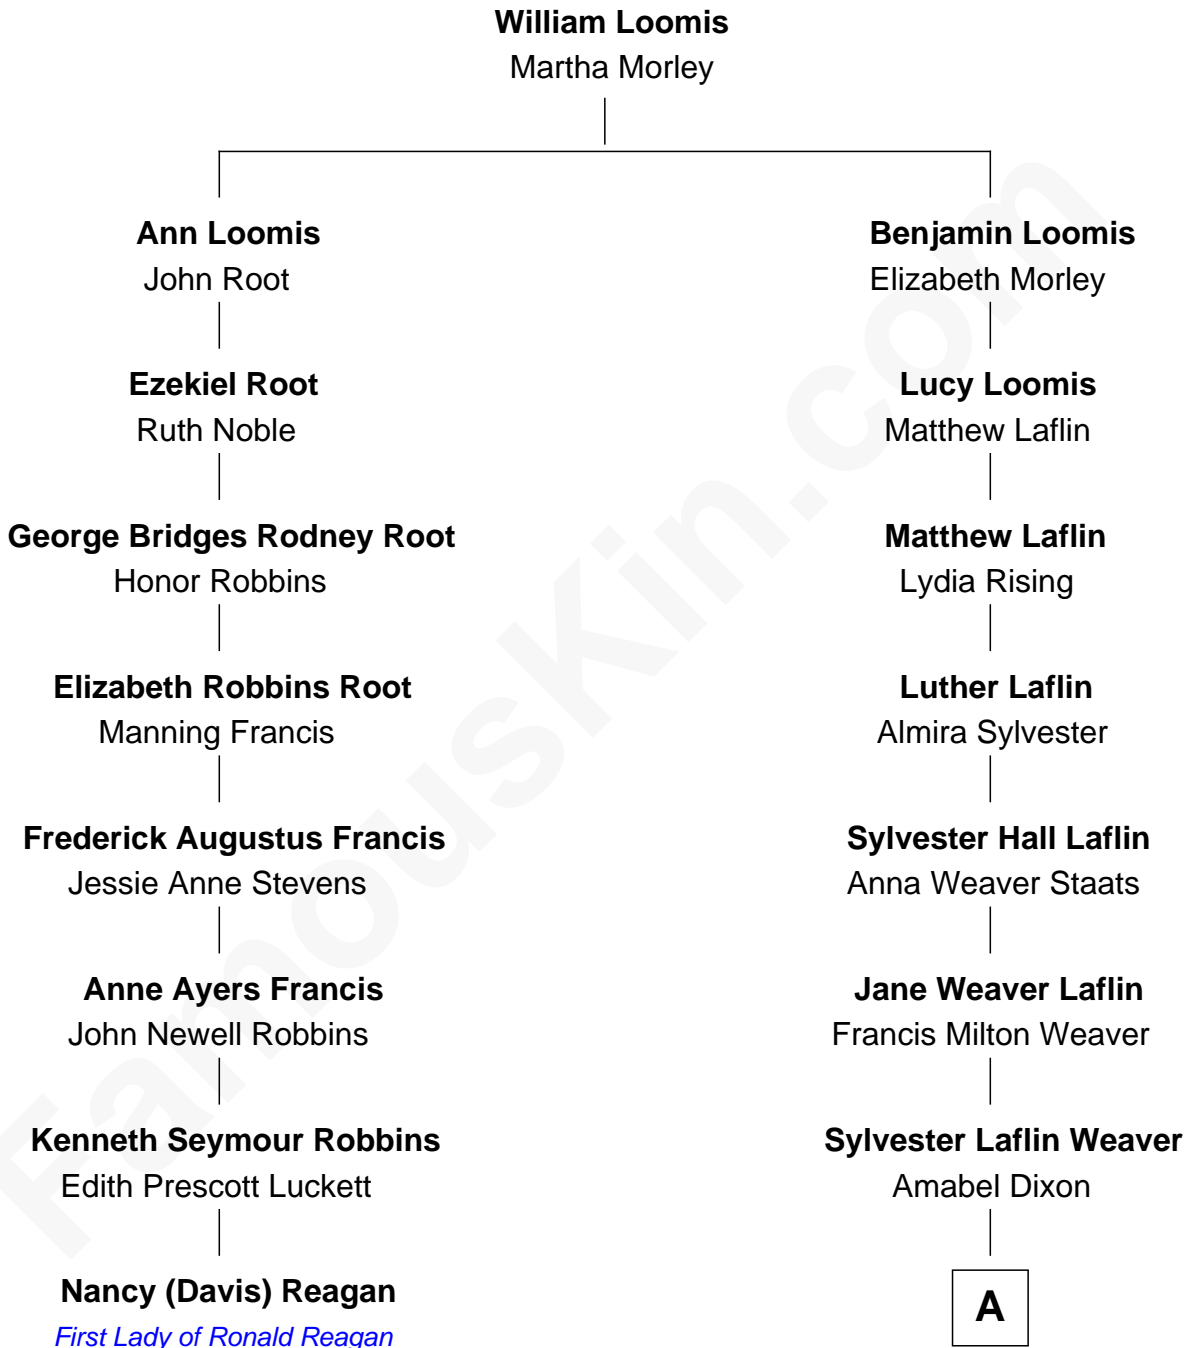

FamousKin.com

Relationship Chart of

Nancy (Davis) Reagan

First Lady of President Ronald Reagan

7th cousin 1 time removed of

Sigourney Weaver
Movie Actress

A

Sylvester Laflin Weaver
Desiree Mary Lucy Hawkins

Sigourney Weaver
Movie Actress

FamousKin.com