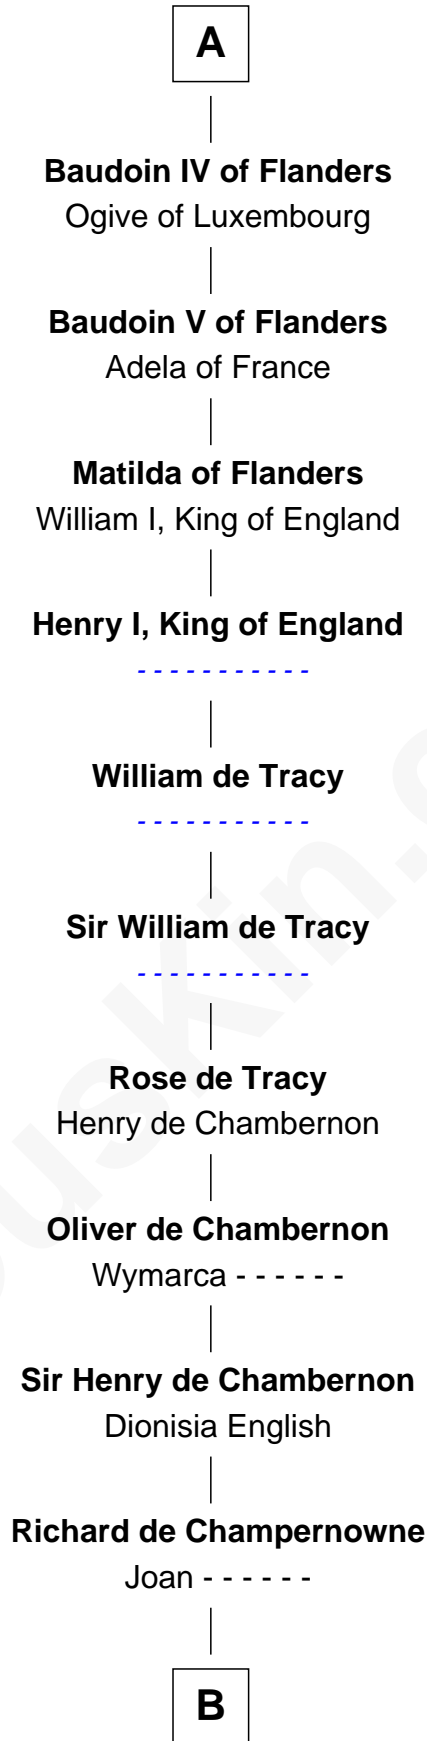

FamousKin.com

Relationship Chart of Nancy (Davis) Reagan

First Lady of President Ronald Reagan

37th Great-granddaughter of

Charlemagne

King of the Franks

B

Richard Champernowne

Elizabeth Valletort

Sir Thomas Champernowne

Eleanor de Rohart

Sir Richard Champernowne

Katherine Daubeny

John Champernowne

Margaret Hamley

Richard Champernowne