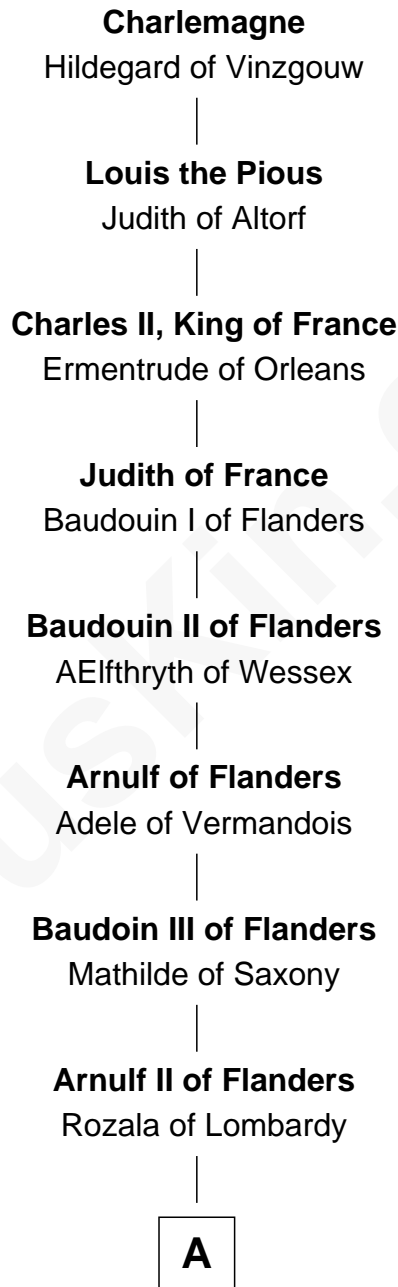

FamousKin.com

Relationship Chart of Nancy (Davis) Reagan

First Lady of President Ronald Reagan

37th Great-granddaughter of

Charlemagne

King of the Franks

B

Richard Champernowne

Elizabeth Valletort

Sir Thomas Champernowne

Eleanor de Rohart

Sir Richard Champernowne

Katherine Daubeny

John Champernowne

Margaret Hamley

Richard Champernowne