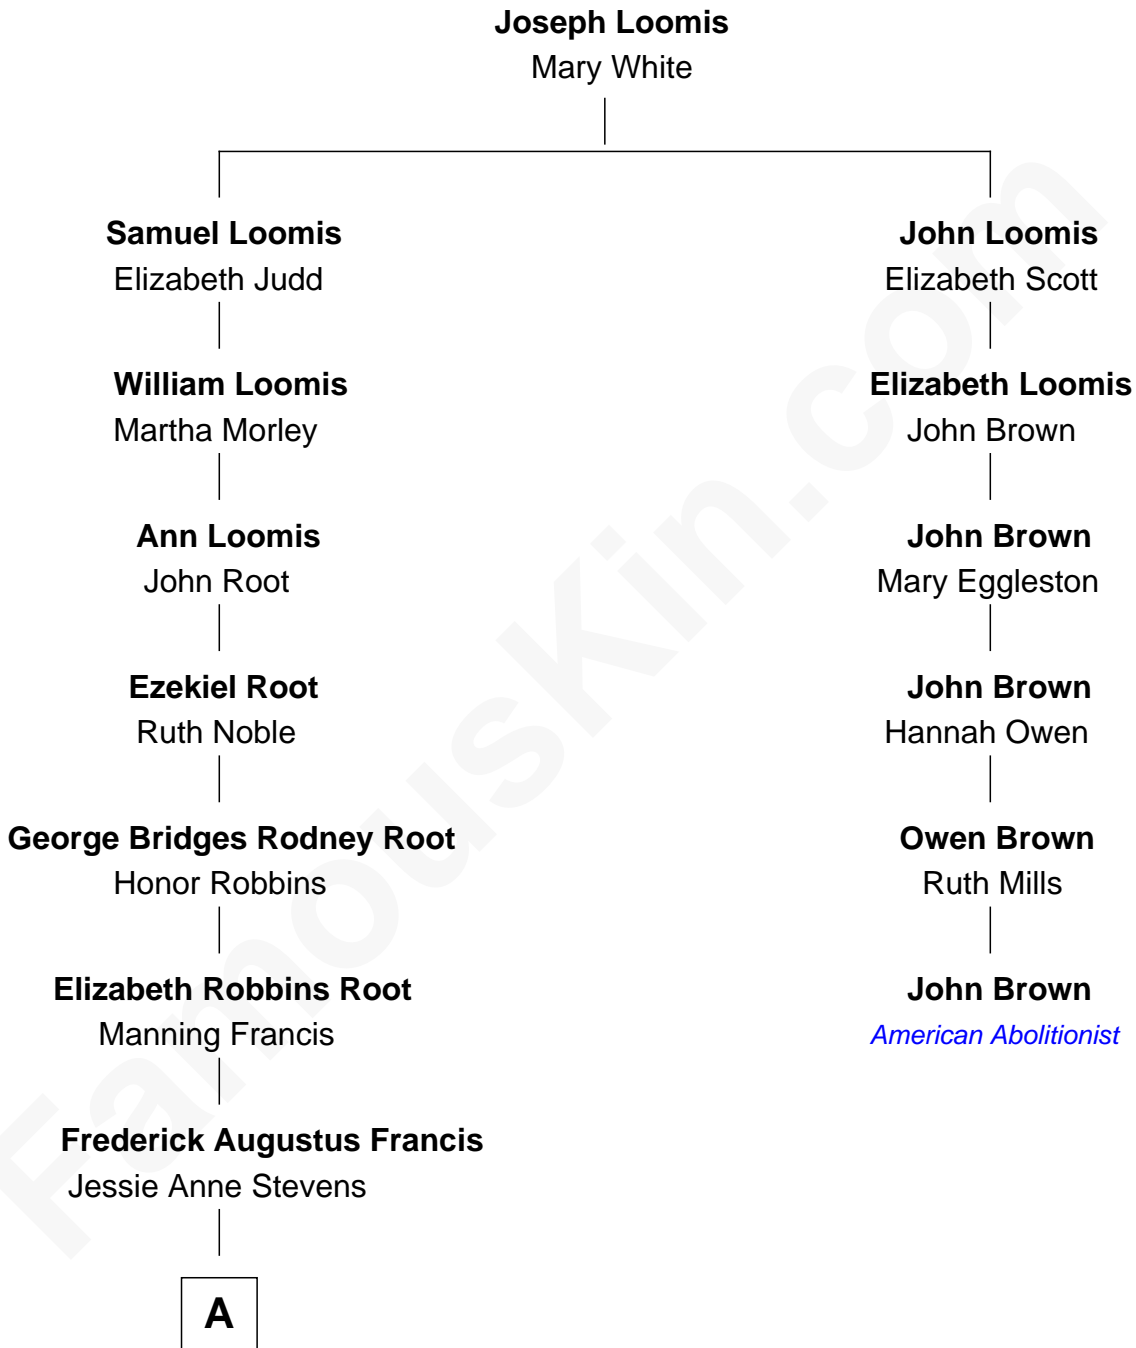

## Relationship Chart of

### Nancy (Davis) Reagan

*First Lady of President Ronald Reagan*

5th cousin 4 times removed of

**John Brown**

*American Abolitionist*

**A**

—  
**Anne Ayers Francis**  
John Newell Robbins

—  
**Kenneth Seymour Robbins**  
Edith Prescott Lockett

—  
**Nancy (Davis) Reagan**  
*First Lady of Ronald Reagan*

FamousKin.com