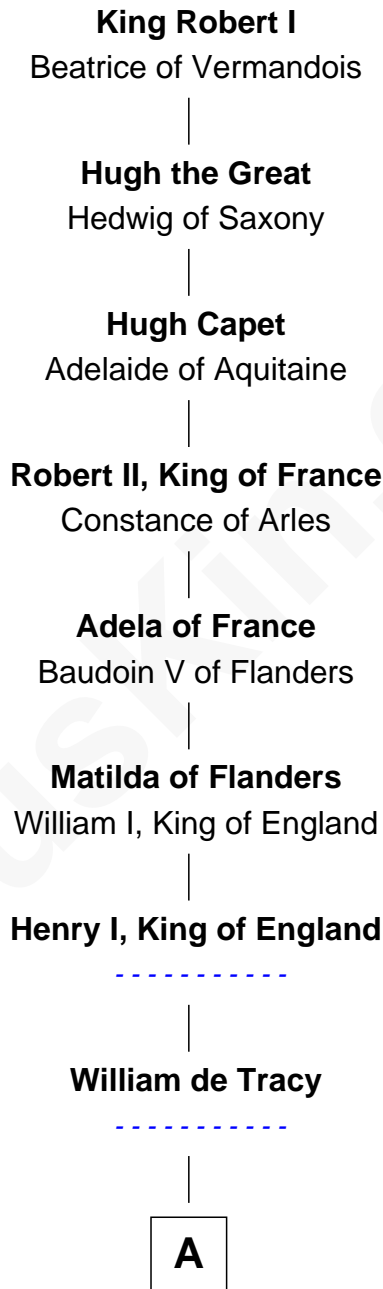

FamousKin.com

Relationship Chart of Nancy (Davis) Reagan

First Lady of President Ronald Reagan

32nd Great-granddaughter of

King Robert I
King of France

A

|
Sir William de Tracy

|
Rose de Tracy