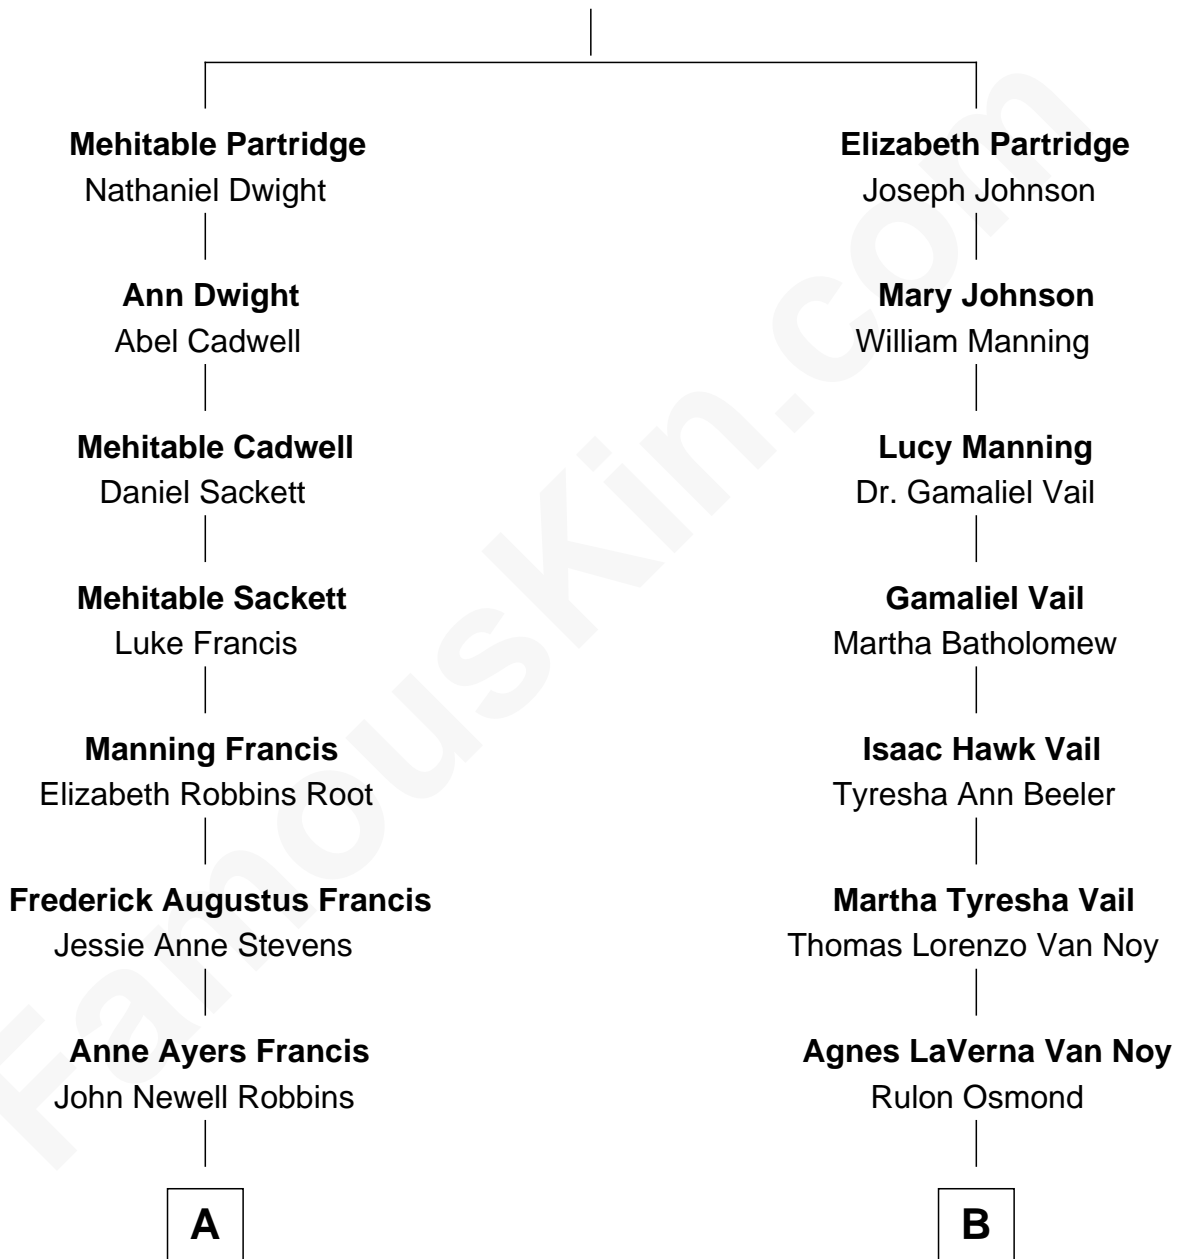

## Relationship Chart of

### Nancy (Davis) Reagan

*First Lady of President Ronald Reagan*

8th cousin of

**Marie Osmond**

*Singer, Actress and Doll Designer*

**Samuel Partridge**

Mehitable Crow

**A**

**Kenneth Seymour Robbins**

Edith Prescott Lockett

**Nancy (Davis) Reagan**

*First Lady of Ronald Reagan*

**B**

**George Virl Osmond**

Olive May Davis

**Marie Osmond**