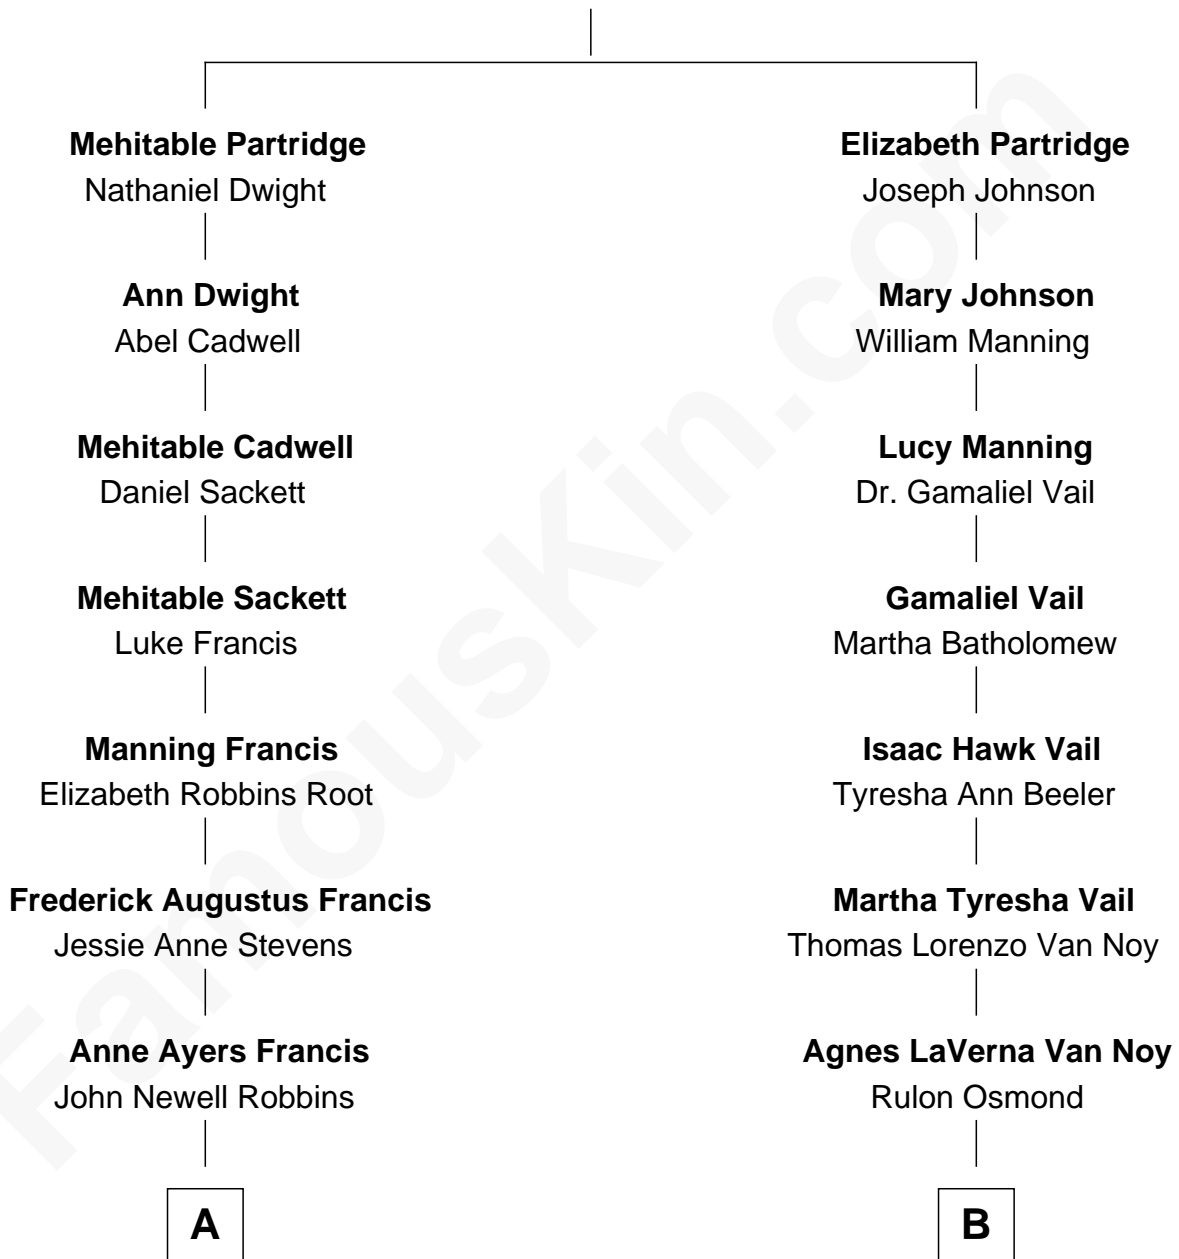

FamousKin.com

Relationship Chart of

Nancy (Davis) Reagan

First Lady of President Ronald Reagan

8th cousin of

Donny Osmond

Singer, Actor and Dancer

Samuel Partridge
Mehitable Crow

A

Kenneth Seymour Robbins

Edith Prescott Lockett

Nancy (Davis) Reagan

First Lady of Ronald Reagan

B

George Virl Osmond

Olive May Davis