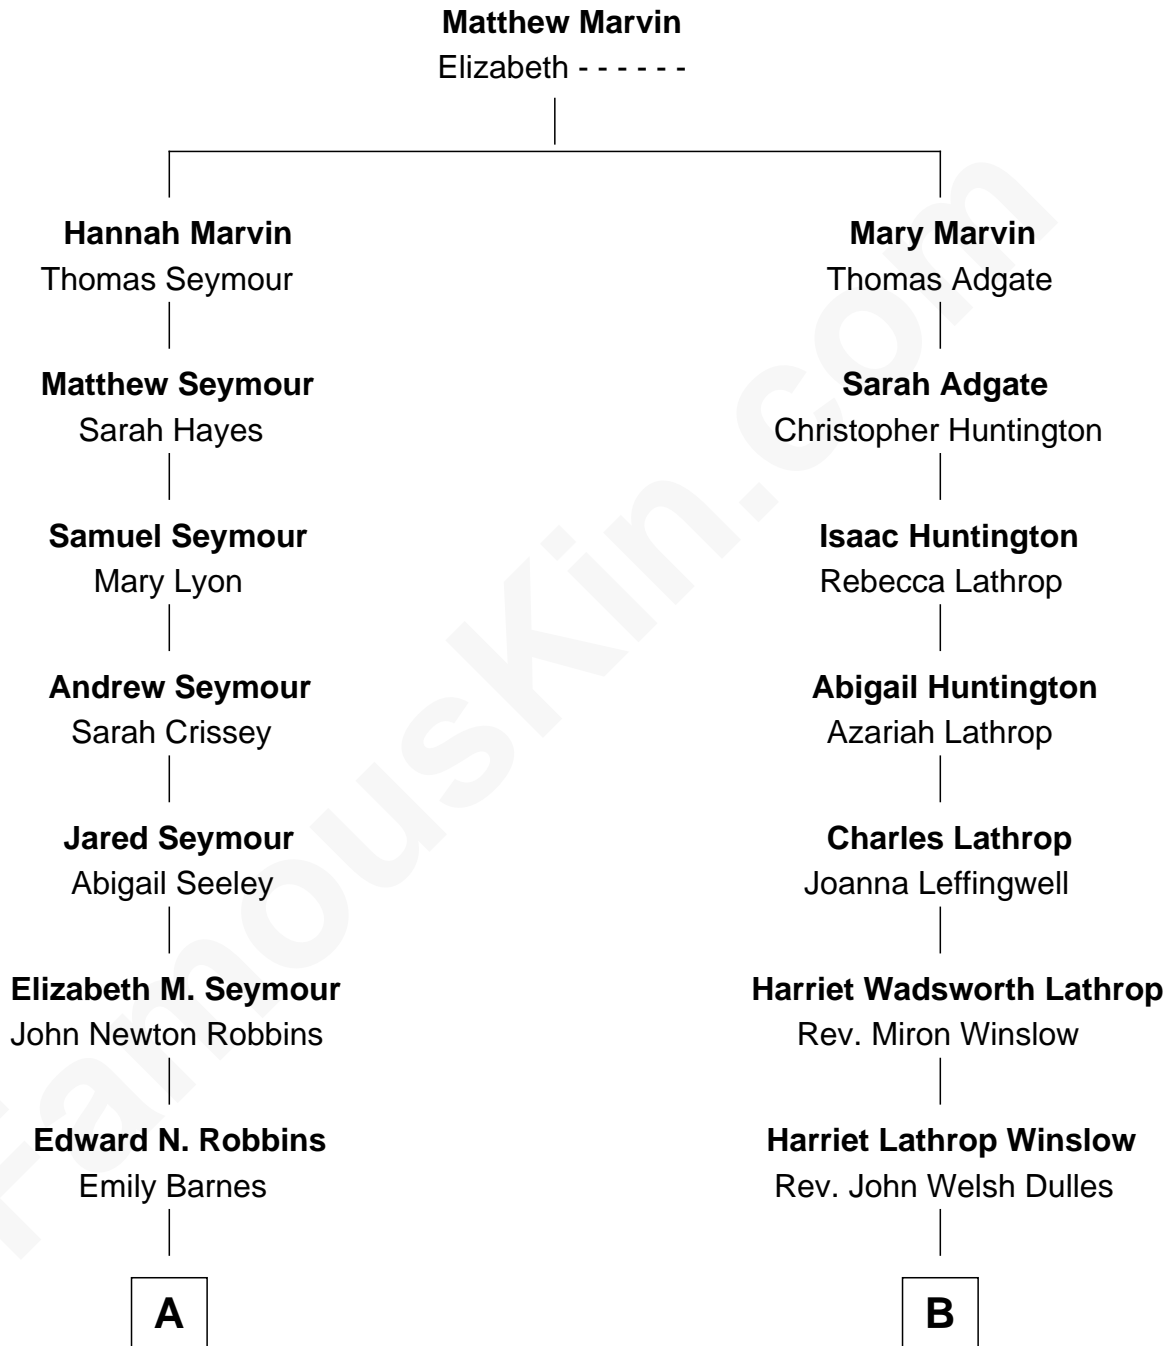

FamousKin.com

Relationship Chart of Nancy (Davis) Reagan

First Lady of President Ronald Reagan

8th cousin 1 time removed of

Allen Dulles

5th Director of the C.I.A.

FamousKin.com