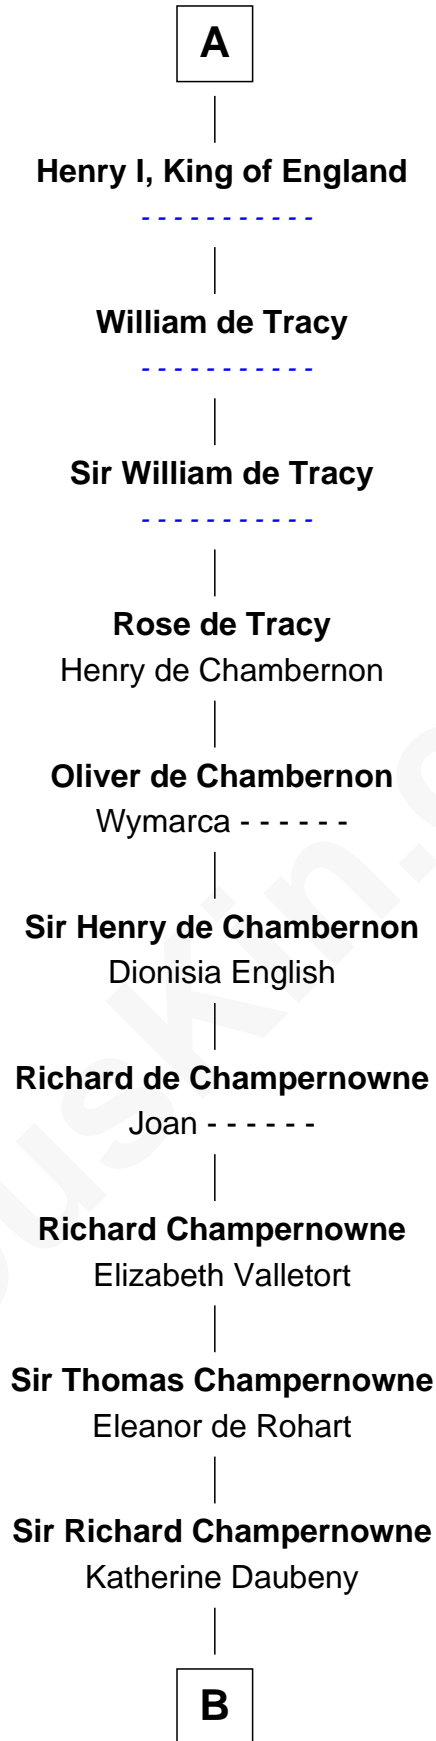

FamousKin.com

Relationship Chart of Nancy (Davis) Reagan

First Lady of President Ronald Reagan

34th Great-granddaughter of

Alfred the Great

King of the Anglo-Saxons

Alfred the Great

Ealhswith of Mercia

AElfthryth of Wessex

Baudouin II of Flanders

Arnulf of Flanders

Adele of Vermandois

Baudoin III of Flanders

Mathilde of Saxony

Arnulf II of Flanders

Rozala of Lombardy

Baudoin IV of Flanders

Ogive of Luxembourg

Baudoin V of Flanders

Adela of France

Matilda of Flanders

William I, King of England

A

B