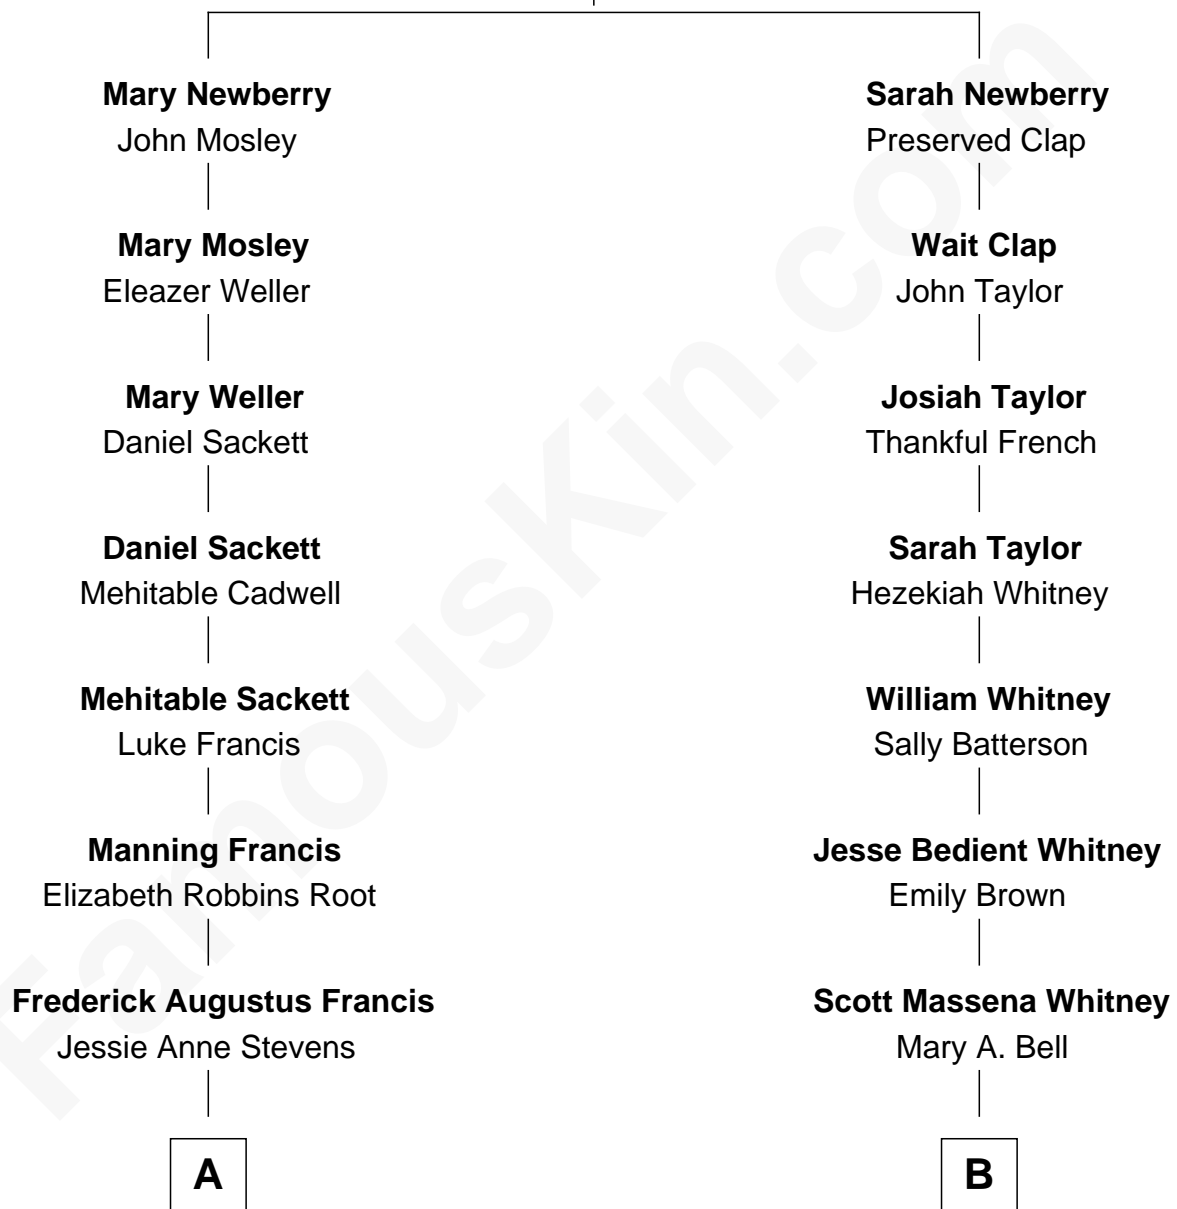

FamousKin.com

Relationship Chart of

Nancy (Davis) Reagan

First Lady of President Ronald Reagan

9th cousin 1 time removed of

Mike Huckabee

44th Governor of Arkansas

Benjamin Newberry

Mary Allyn

A

Anne Ayers Francis
John Newell Robbins

Kenneth Seymour Robbins
Edith Prescott Lockett

Nancy (Davis) Reagan
First Lady of Ronald Reagan

B

Charles O. Whitney
Sarah R. Sickler

Eva Lorena Whitney
William Thomas Elder