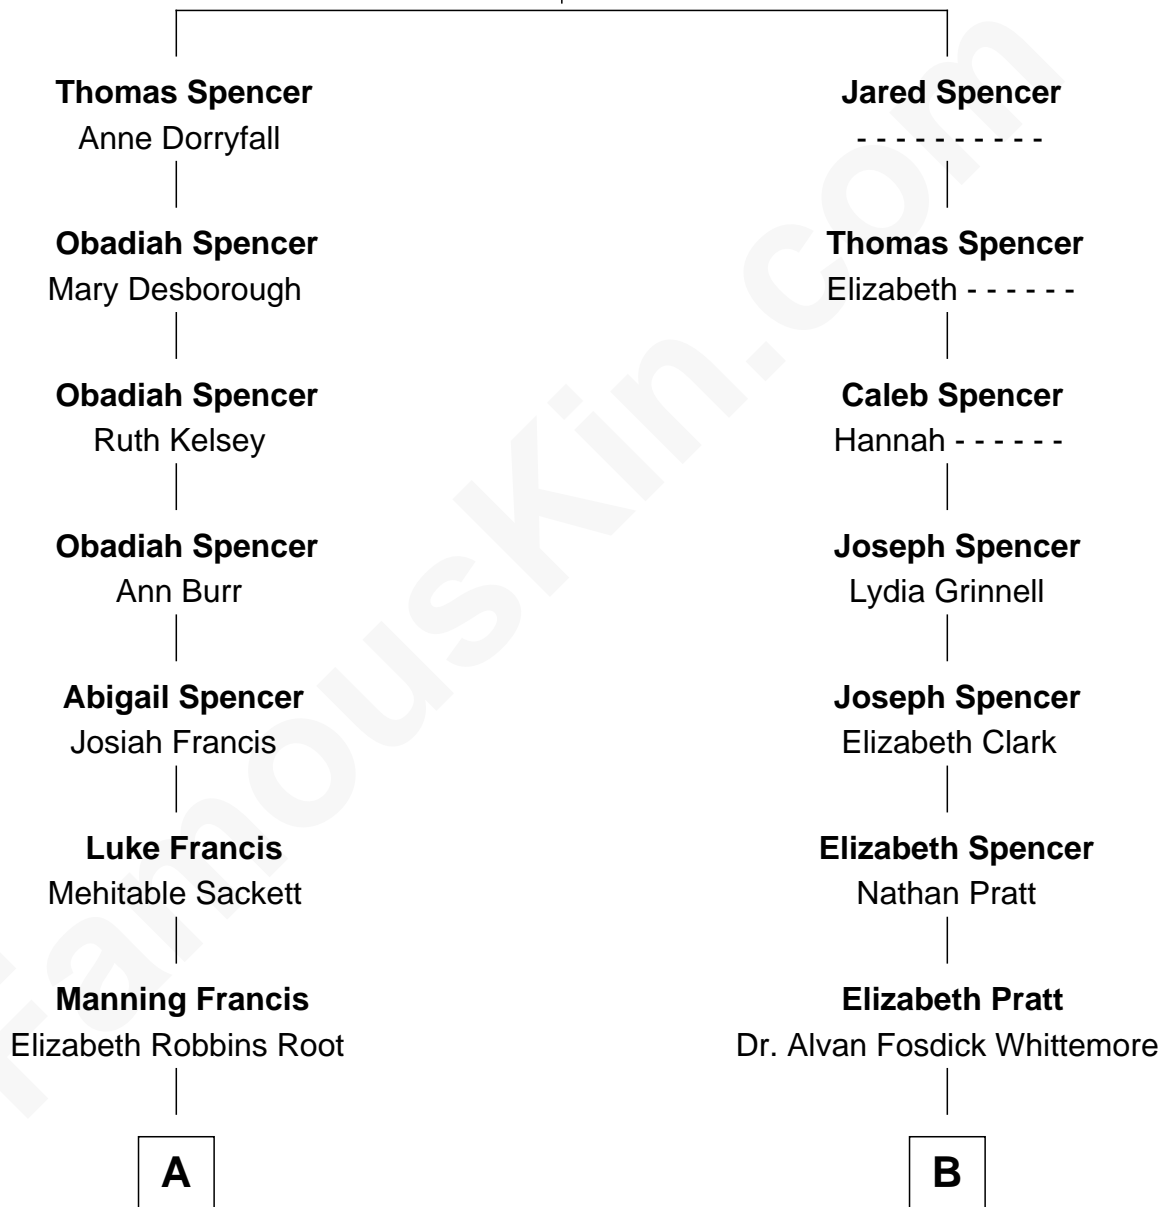

FamousKin.com

Relationship Chart of

Nancy (Davis) Reagan

First Lady of President Ronald Reagan

10th cousin 2 times removed of

Ellen DeGeneres

Comedienne and TV Personality

Gerard Spencer
Alice Whitbread

A

Frederick Augustus Francis

Jessie Anne Stevens

Anne Ayers Francis

John Newell Robbins

Kenneth Seymour Robbins

Edith Prescott Lockett

Nancy (Davis) Reagan