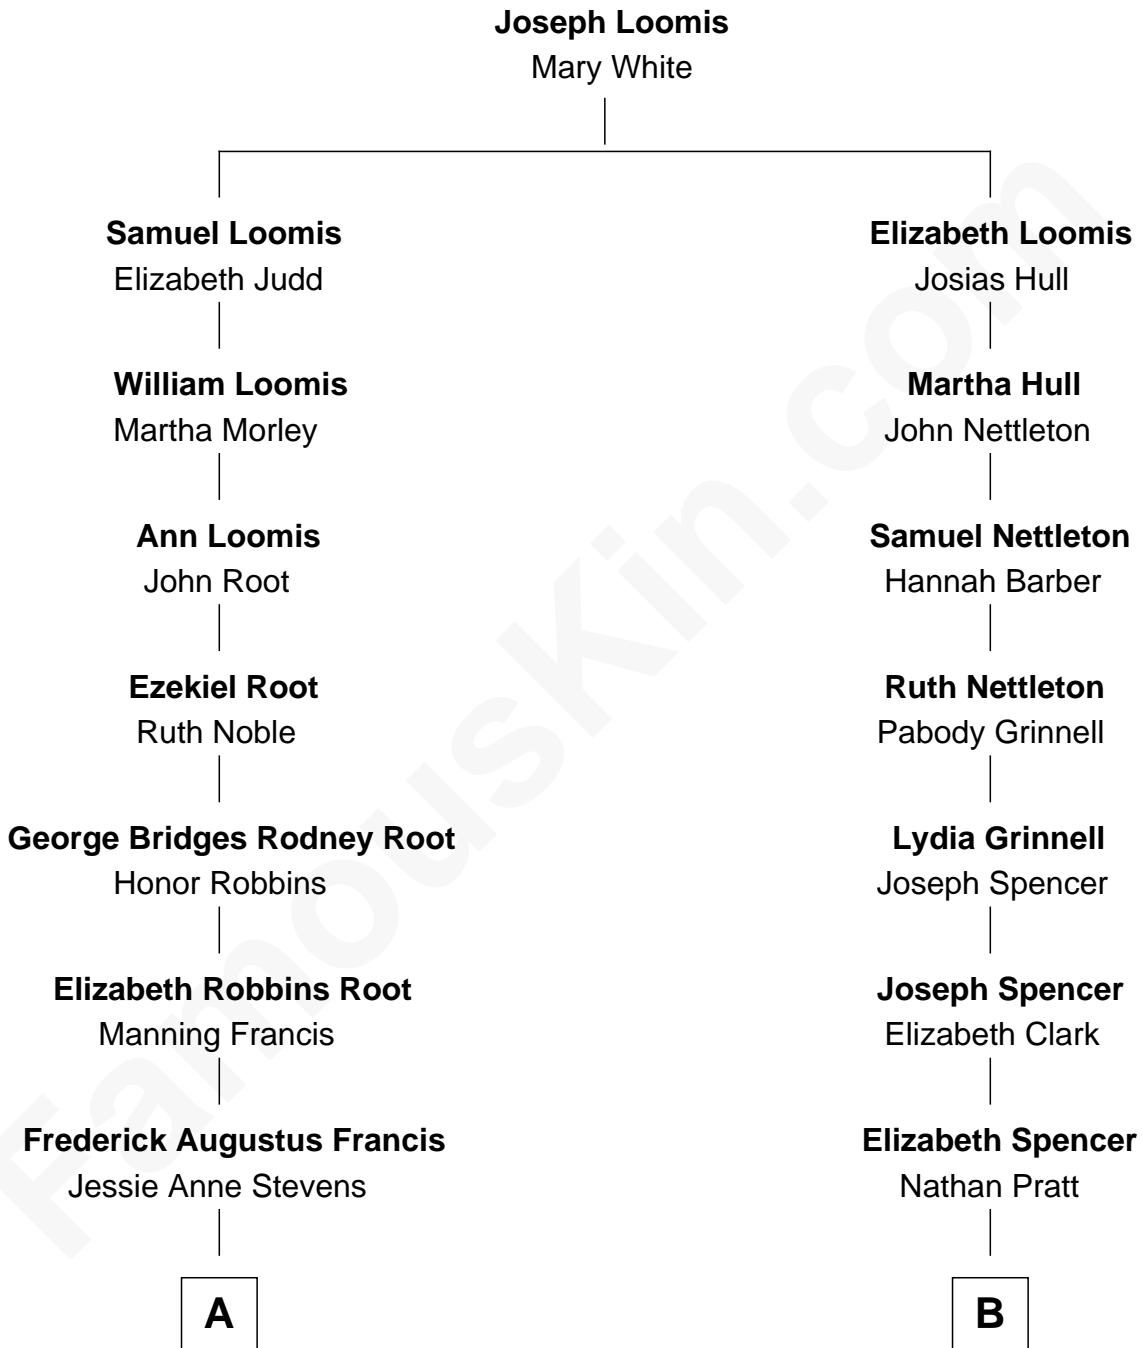

FamousKin.com

Relationship Chart of

Nancy (Davis) Reagan

First Lady of President Ronald Reagan

9th cousin 4 times removed of

Ellen DeGeneres

Comedienne and TV Personality