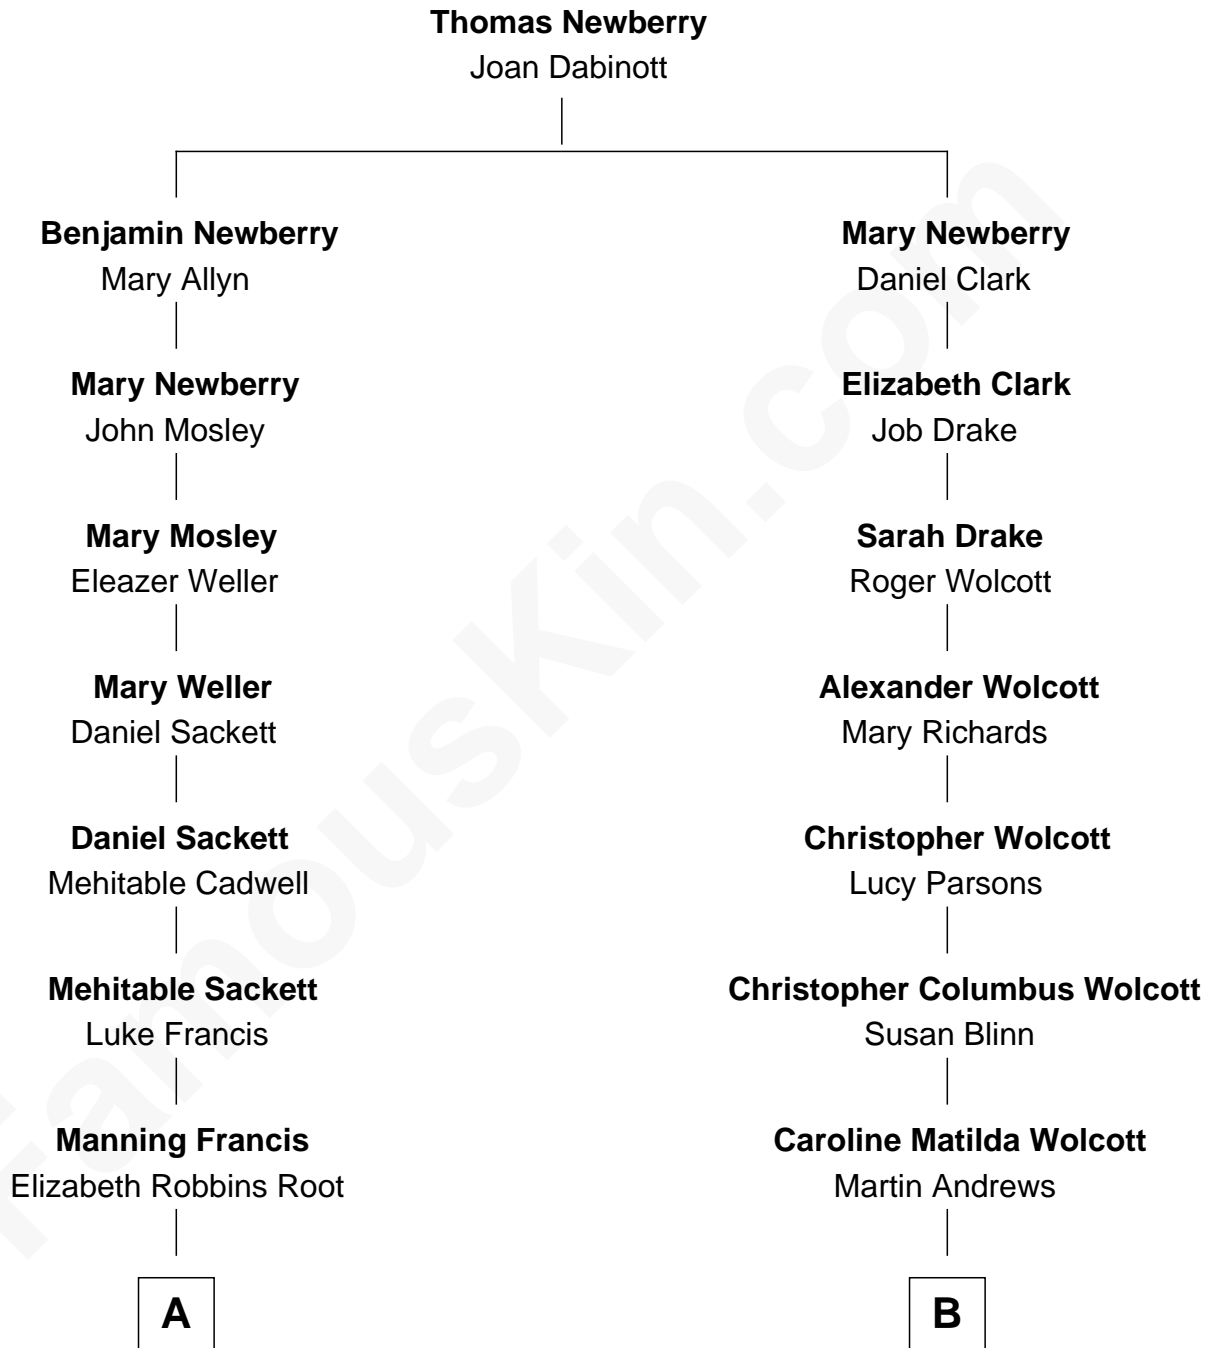

FamousKin.com

Relationship Chart of

Nancy (Davis) Reagan

First Lady of President Ronald Reagan

8th cousin 2 times removed of

Buckminster Fuller

Author, Architect, and Inventor