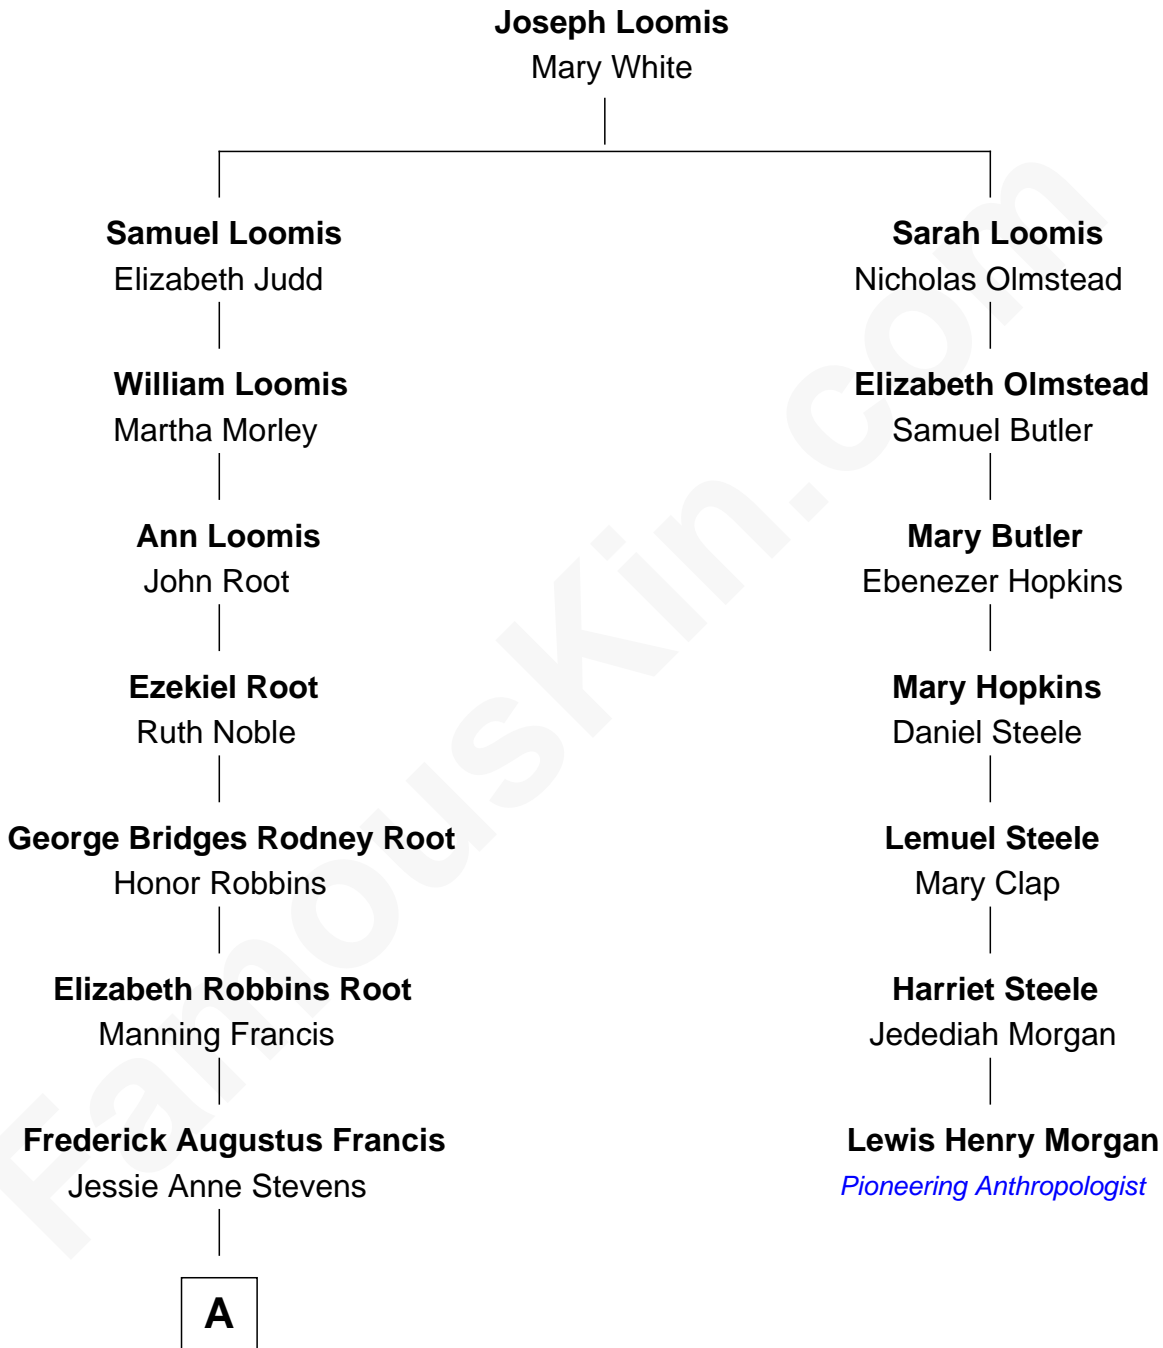

# FamousKin.com

## Relationship Chart of Nancy (Davis) Reagan

*First Lady of President Ronald Reagan*

6th cousin 3 times removed of

**Lewis Henry Morgan**  
*Pioneering Anthropologist*

**A**

—  
**Anne Ayers Francis**  
John Newell Robbins

—  
**Kenneth Seymour Robbins**  
Edith Prescott Lockett

—  
**Nancy (Davis) Reagan**  
*First Lady of Ronald Reagan*

FamousKin.com