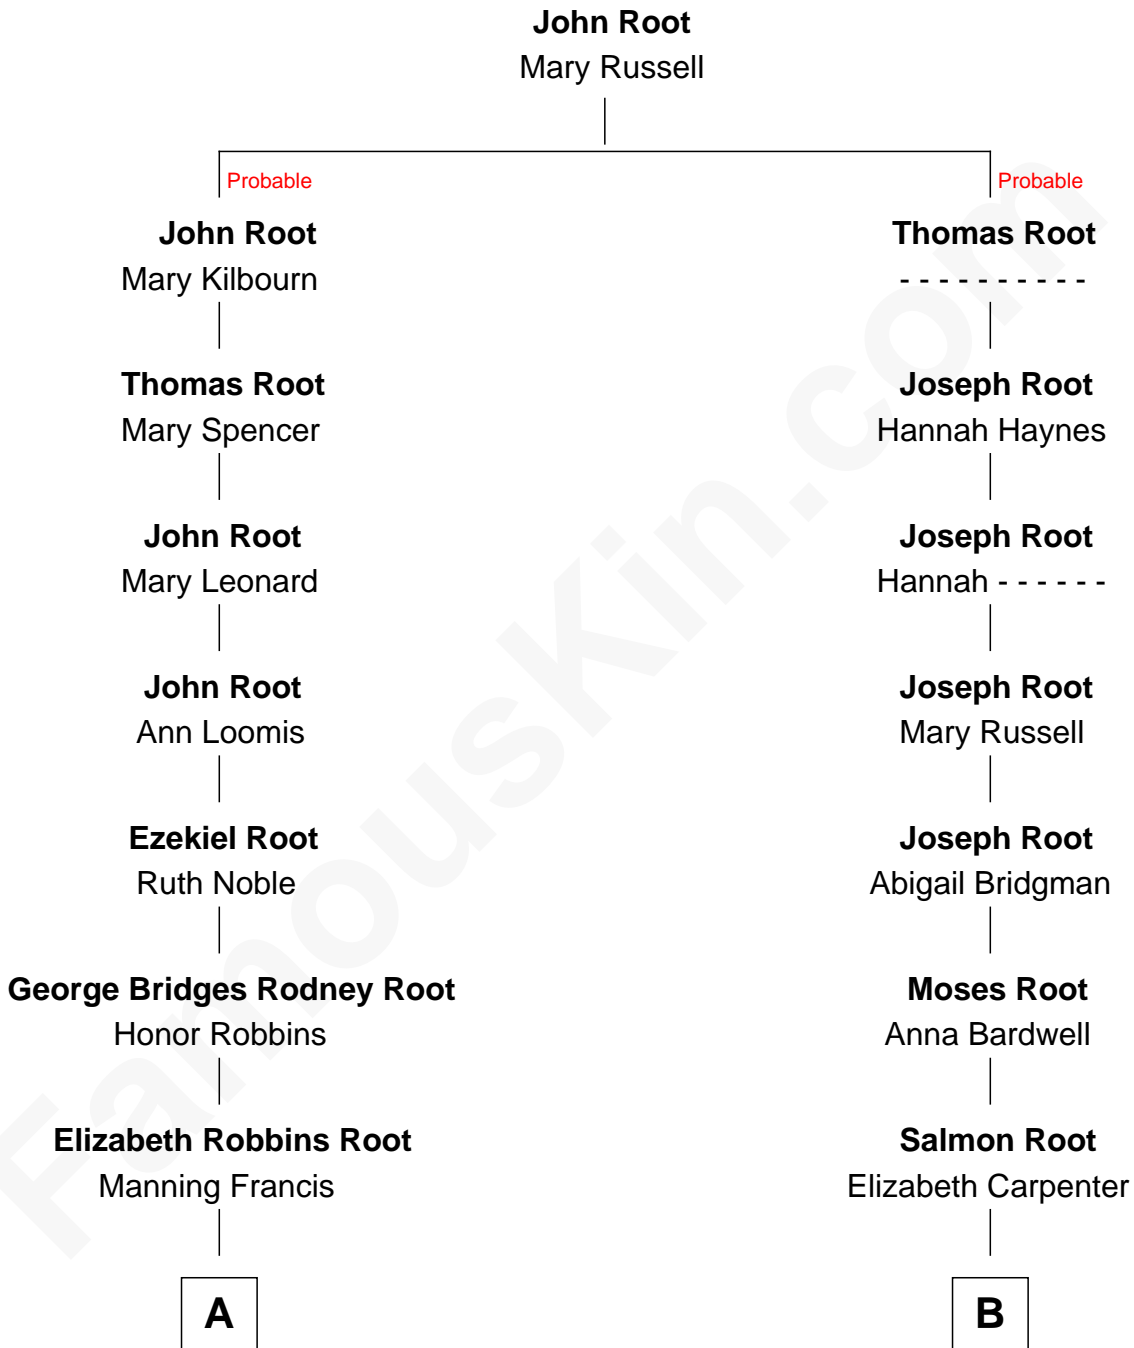

FamousKin.com

Relationship Chart of

Nancy (Davis) Reagan

First Lady of President Ronald Reagan

8th cousin 2 times removed of

John Wellborn Root

1893 Chicago Columbian Exposition Architect

FamousKin.com