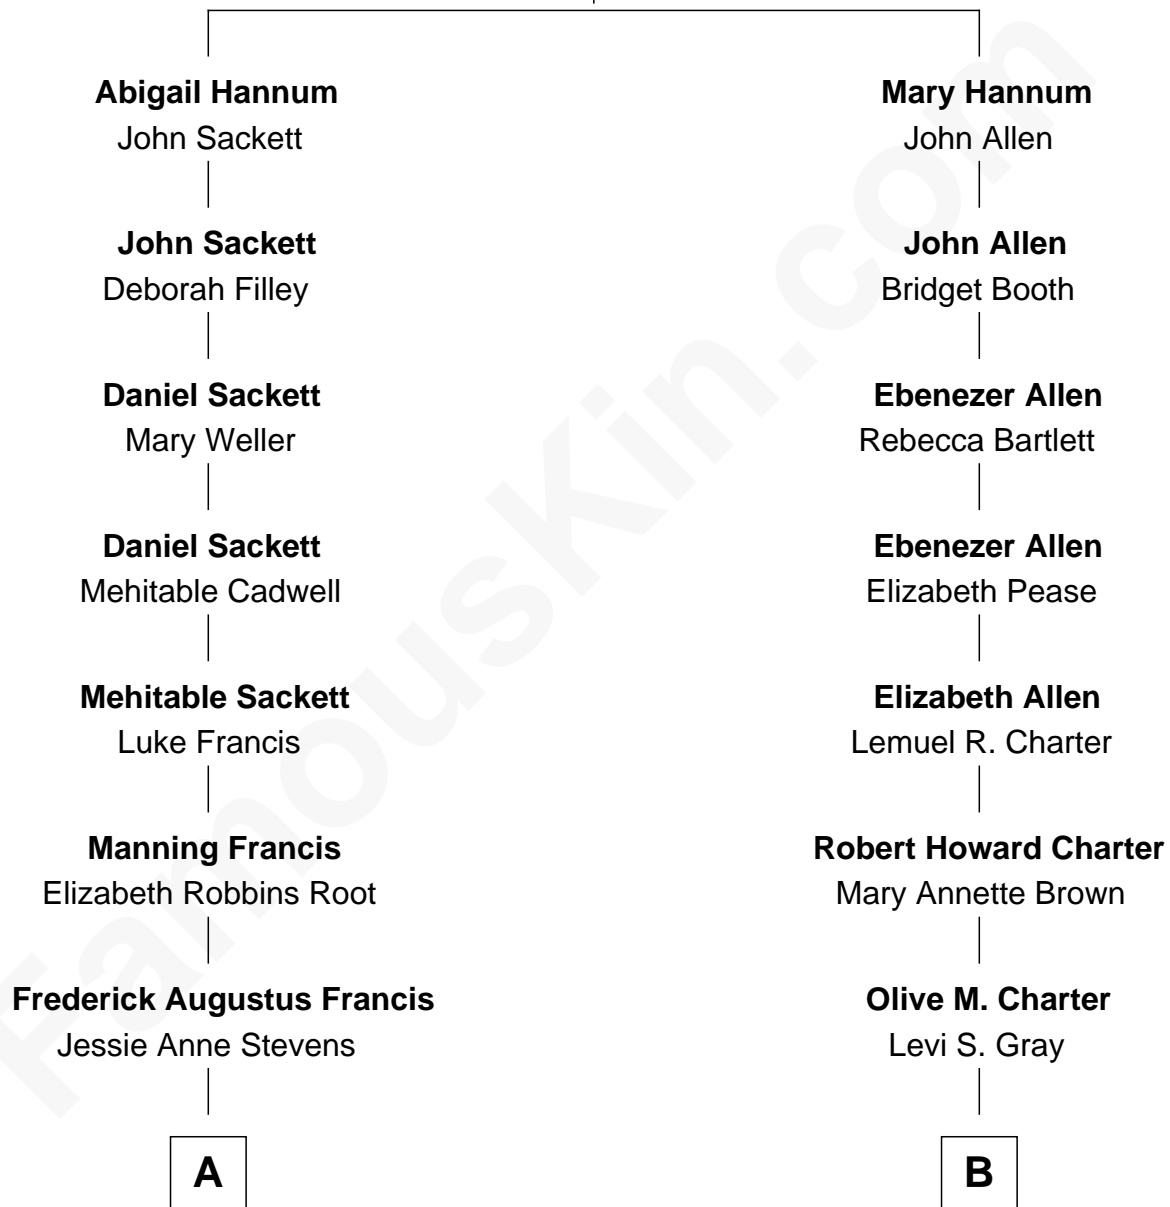

FamousKin.com

Relationship Chart of

Nancy (Davis) Reagan

First Lady of President Ronald Reagan

9th cousin of

Bill Paxton

TV and Movie Actor

William Hannum

Honor Capen

A

Anne Ayers Francis
John Newell Robbins

Kenneth Seymour Robbins
Edith Prescott Lockett

Nancy (Davis) Reagan
First Lady of Ronald Reagan

B

Wayne C. Gray
Leonie Marie Turk

Mary Lou Gray
John Lane Paxton