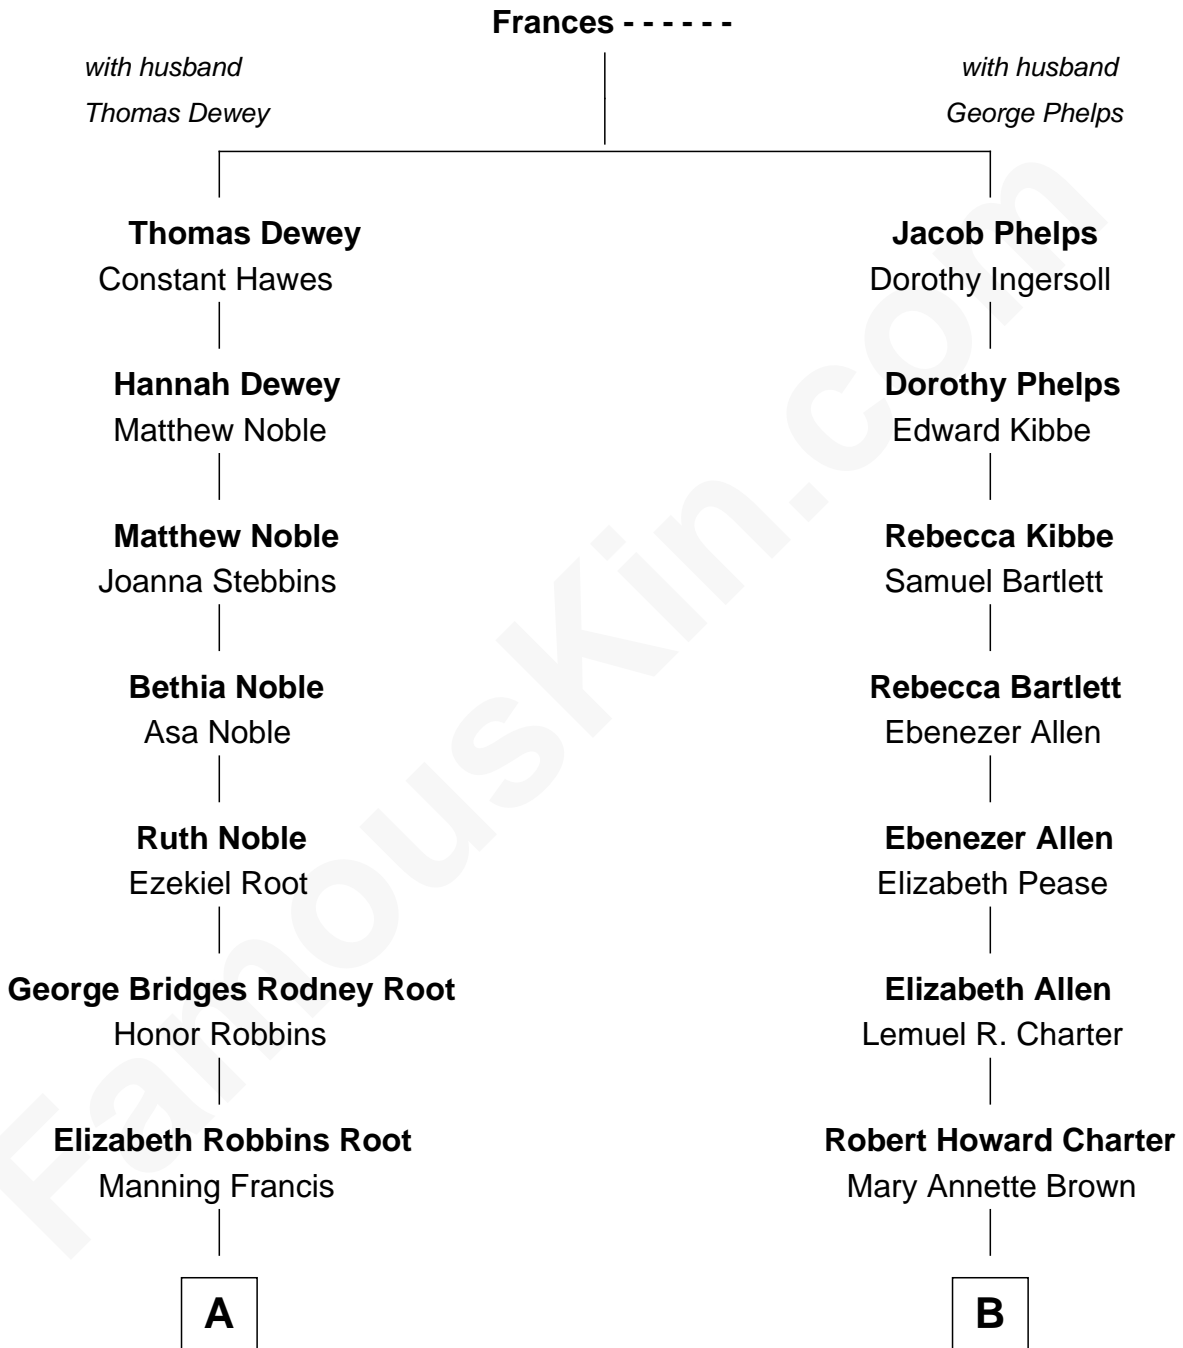

FamousKin.com

Relationship Chart of

Nancy (Davis) Reagan

First Lady of President Ronald Reagan

10th cousin of

Bill Paxton

TV and Movie Actor

A

Frederick Augustus Francis

Jessie Anne Stevens

Anne Ayers Francis

John Newell Robbins

Kenneth Seymour Robbins

Edith Prescott Lockett

Nancy (Davis) Reagan

First Lady of Ronald Reagan