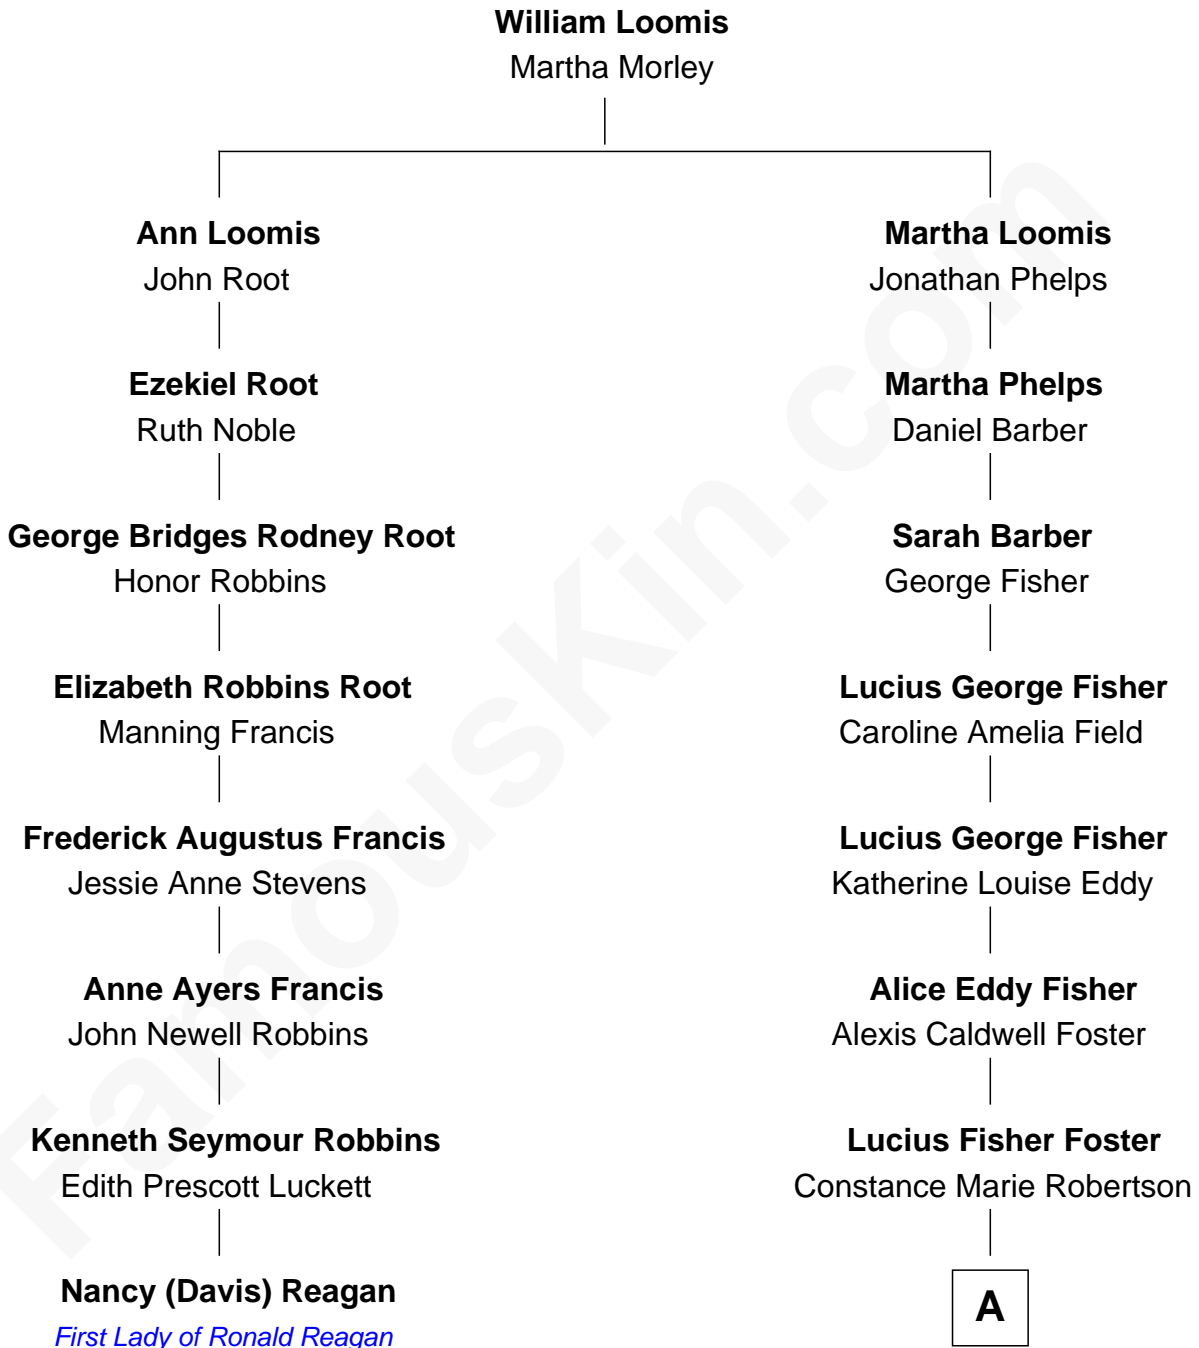

FamousKin.com

Relationship Chart of

Nancy (Davis) Reagan

First Lady of President Ronald Reagan

7th cousin 1 time removed of

Jodie Foster
Movie Actress

A

Lucius Fisher Foster
Evelyn Della Almond