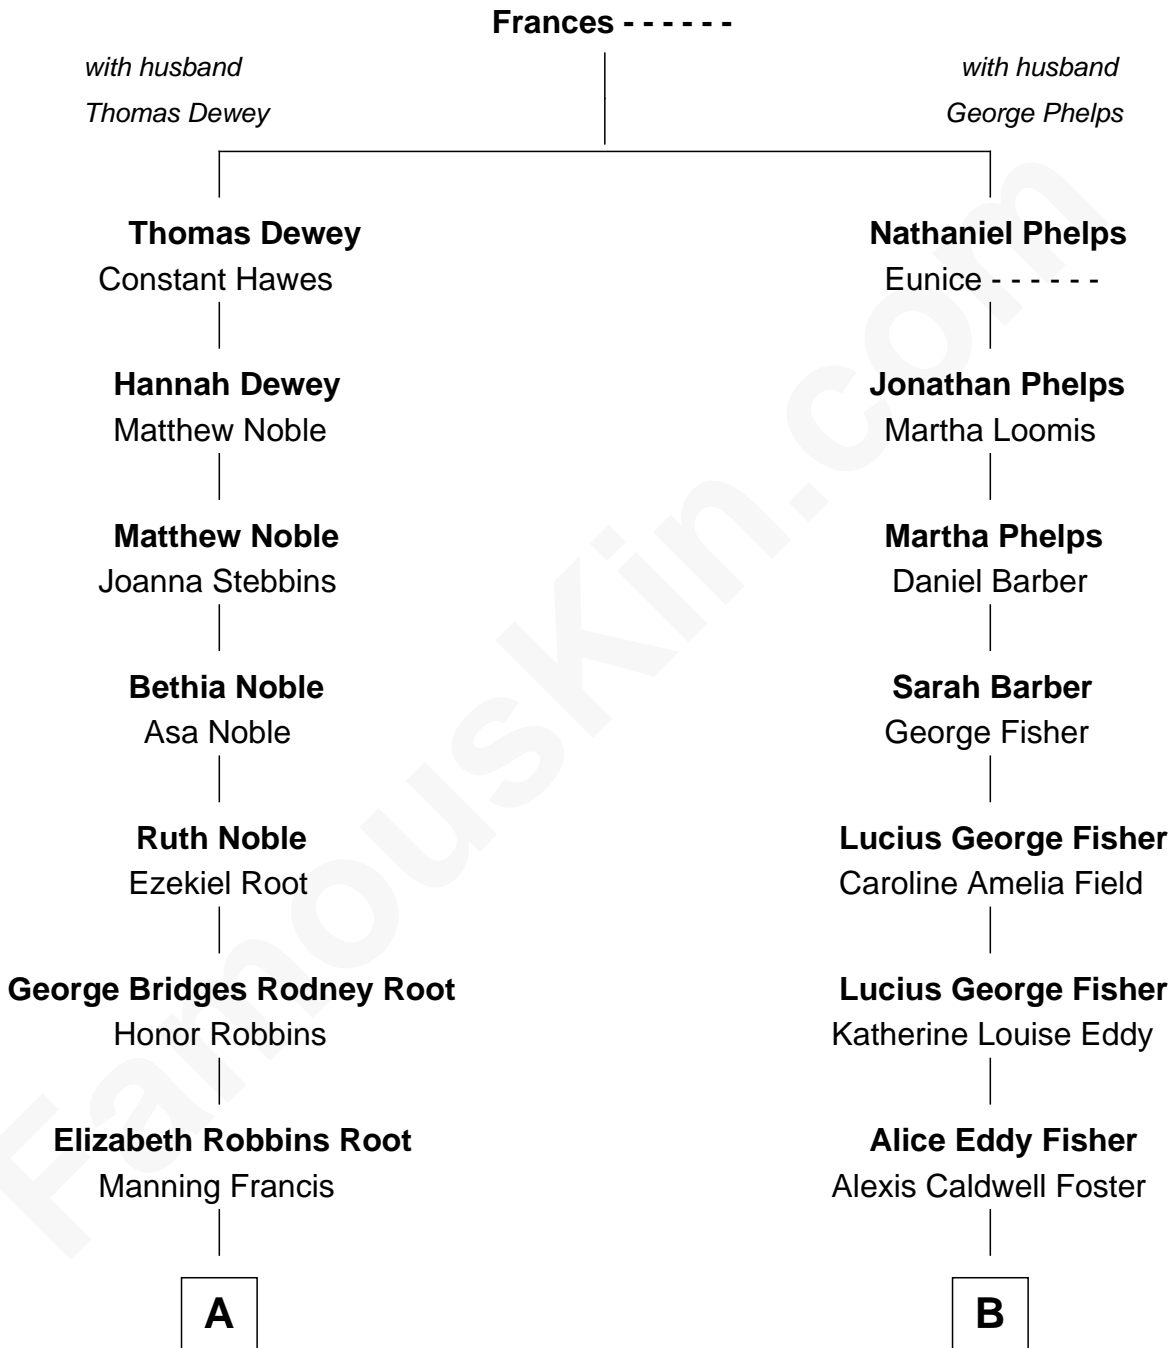

FamousKin.com

Relationship Chart of

Nancy (Davis) Reagan

First Lady of President Ronald Reagan

9th cousin 1 time removed of

Jodie Foster
Movie Actress

A

Frederick Augustus Francis

Jessie Anne Stevens

Anne Ayers Francis

John Newell Robbins

Kenneth Seymour Robbins

Edith Prescott Lockett

Nancy (Davis) Reagan

First Lady of Ronald Reagan

B