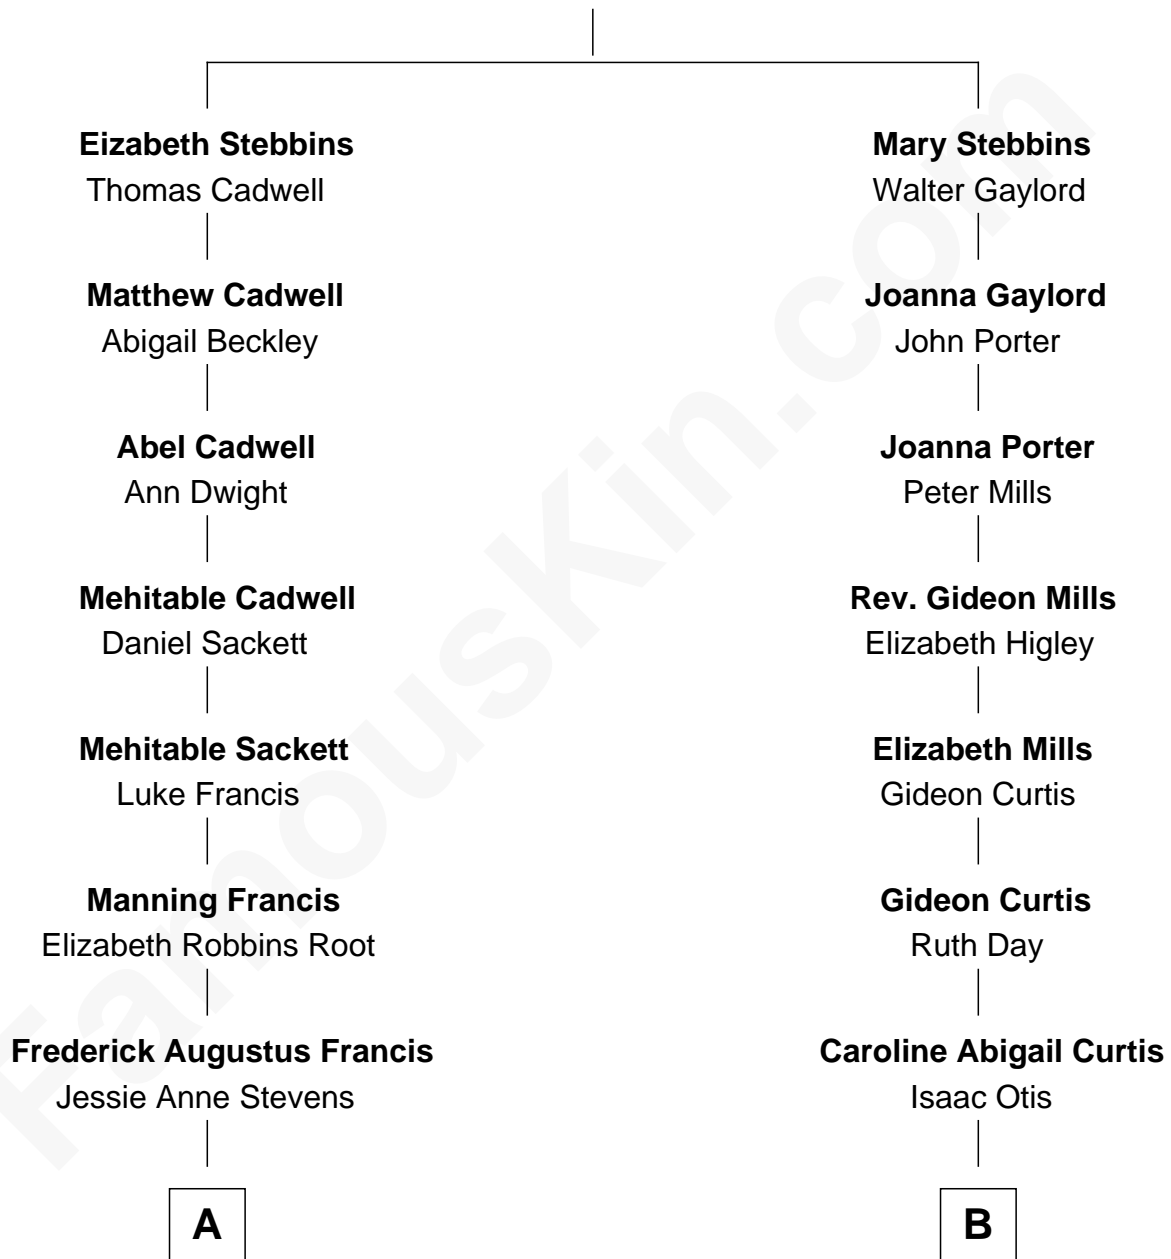

## Relationship Chart of

### Nancy (Davis) Reagan

*First Lady of President Ronald Reagan*

9th cousin of

**Amelia Earhart**  
*Aviation Pioneer*

**Edward Stebbins**  
Frances Tough

FamousKin.com