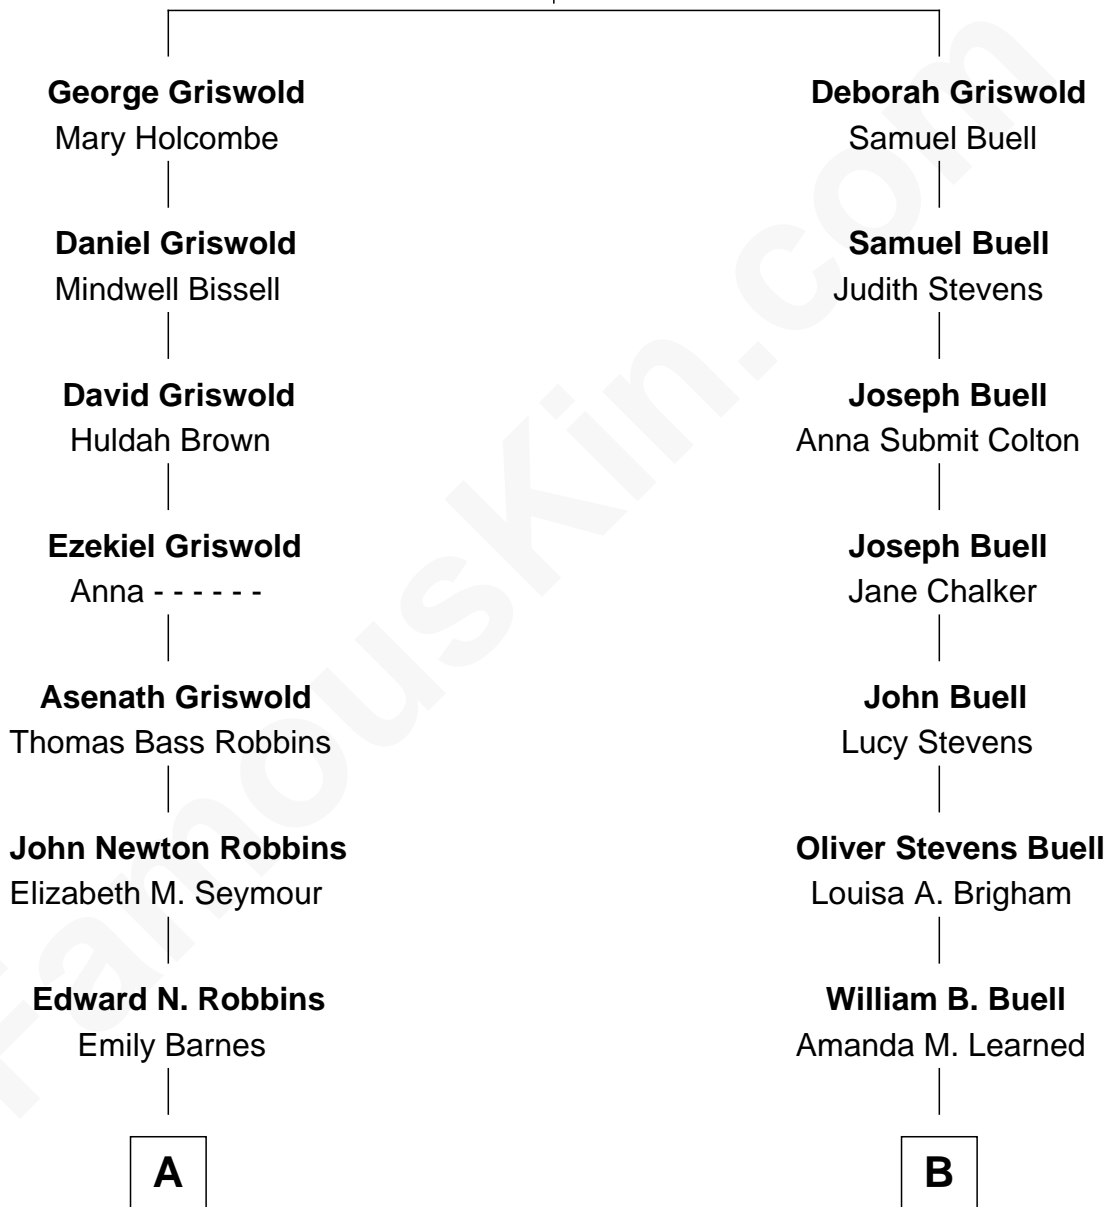

## Relationship Chart of

### Nancy (Davis) Reagan

First Lady of President Ronald Reagan

9th cousin 2 times removed of

**Liv Tyler**

TV and Movie Actress

**Edward Griswold**

Margaret - - - - -

**A**

**John Newell Robbins**

Anne Ayers Francis

**Kenneth Seymour Robbins**

Edith Prescott Lockett

**Nancy (Davis) Reagan**

*First Lady of Ronald Reagan*

**B**

**Herbert W. Buell**

Sarah A. Rhoades

**Waldo Edgar Buell**

Gertrude M. Fairchild

**Dr. Harold Lloyd Buell**

Dorothea Jean Brown

**Beverle Lorence Buell**

Steven Victor Tallarico

**Liv Tyler**