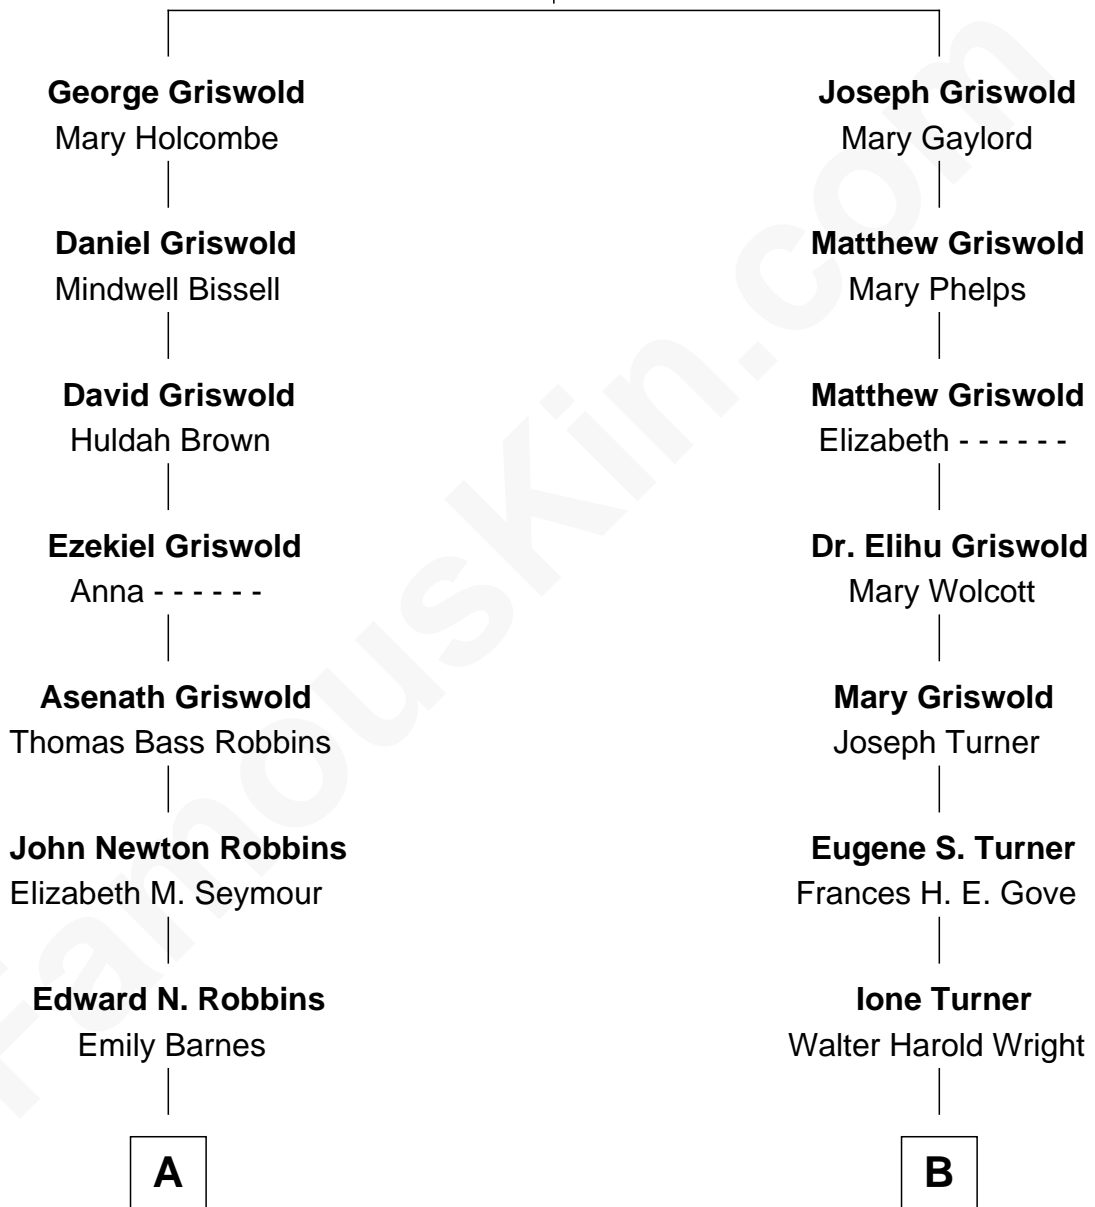

FamousKin.com

Relationship Chart of

Nancy (Davis) Reagan

First Lady of President Ronald Reagan

9th cousin 1 time removed of

Ed Helms

TV and Movie Actor

Edward Griswold

Margaret - - - - -

A

John Newell Robbins

Anne Ayers Francis

Kenneth Seymour Robbins

Edith Prescott Lockett

Nancy (Davis) Reagan

First Lady of Ronald Reagan