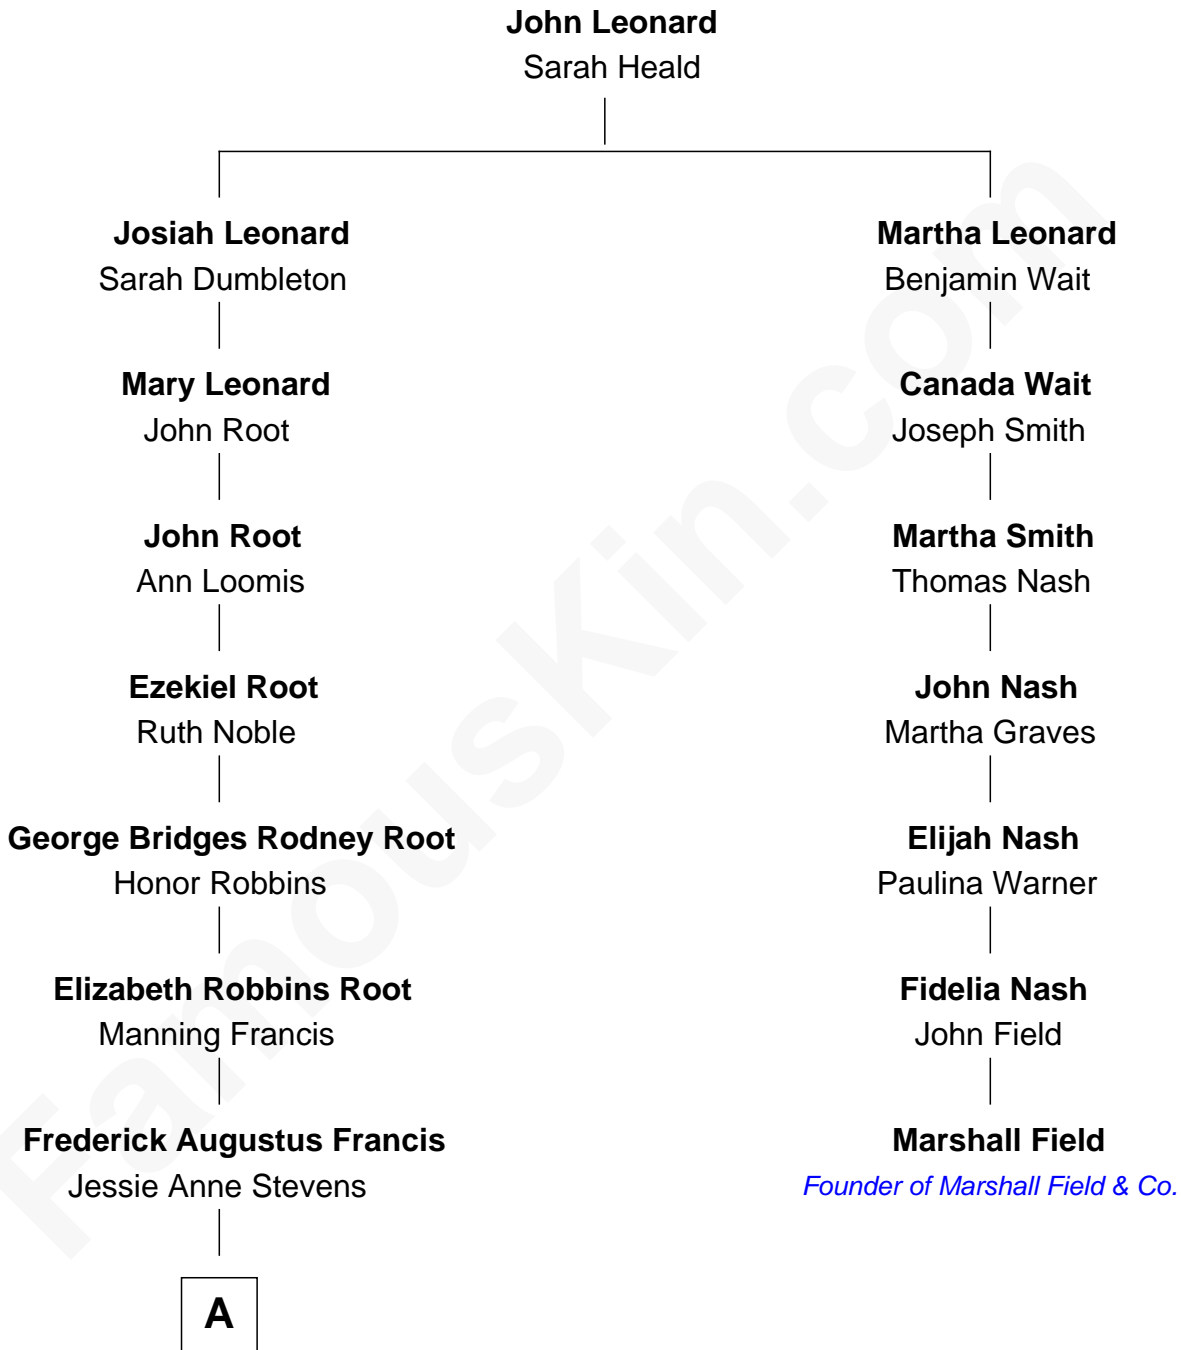

## Relationship Chart of

### Nancy (Davis) Reagan

*First Lady of President Ronald Reagan*

6th cousin 3 times removed of

**Marshall Field**

*Founder of Marshall Field & Co.*

**A**

—  
**Anne Ayers Francis**  
John Newell Robbins

—  
**Kenneth Seymour Robbins**  
Edith Prescott Lockett