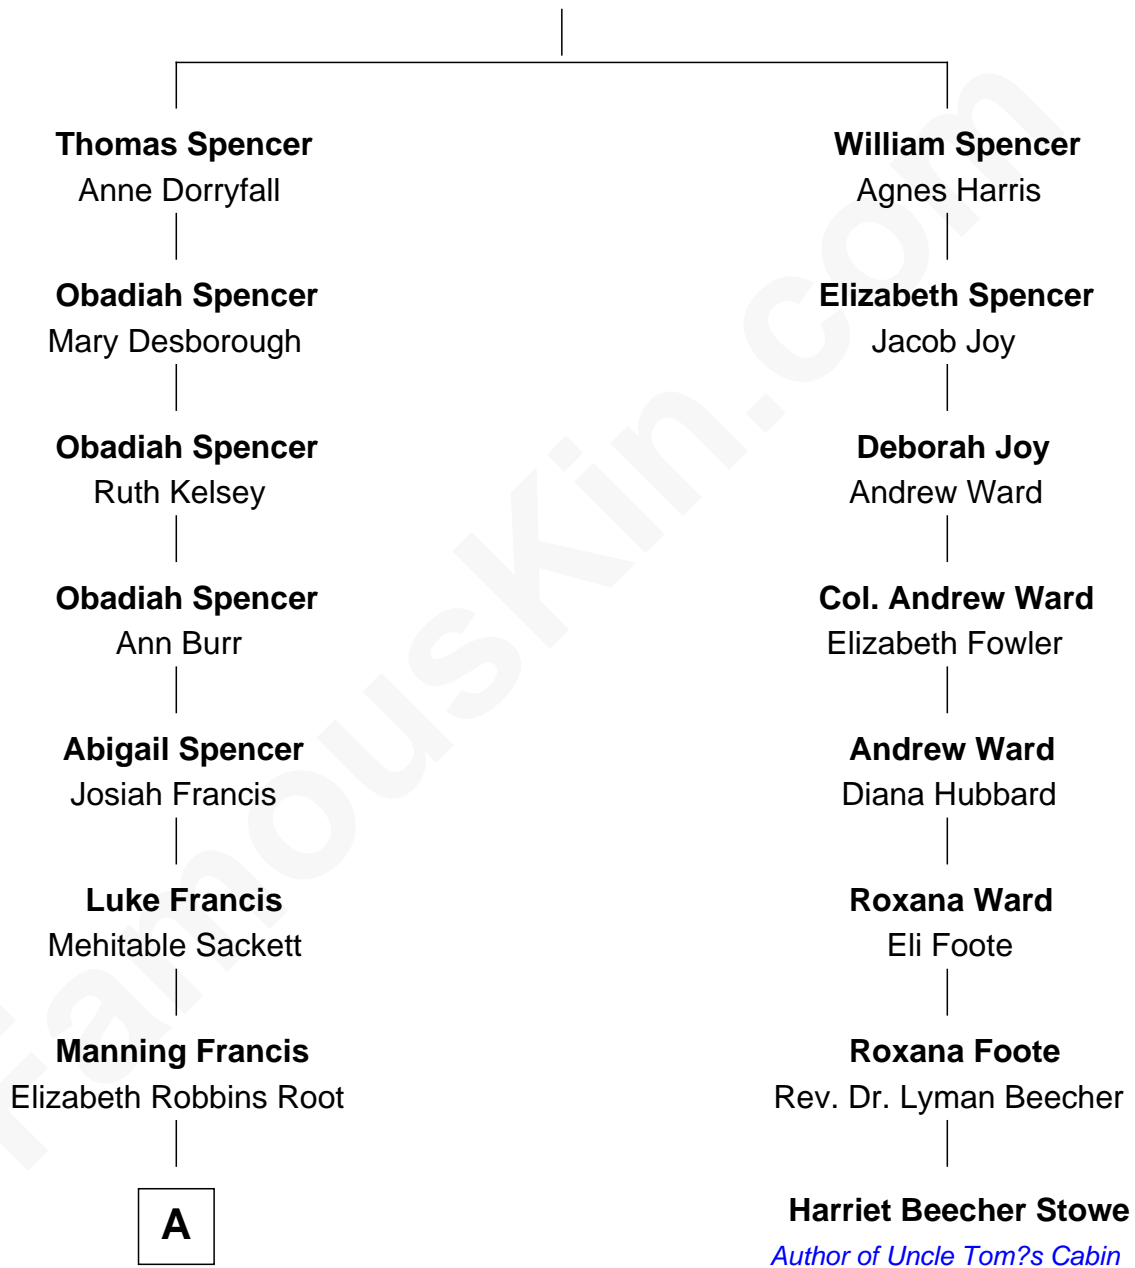

FamousKin.com

Relationship Chart of

Nancy (Davis) Reagan

First Lady of President Ronald Reagan

7th cousin 3 times removed of

Harriet Beecher Stowe

Author of Uncle Tom's Cabin

Gerard Spencer

Alice Whitbread

A

—
Frederick Augustus Francis

Jessie Anne Stevens

—
Anne Ayers Francis

John Newell Robbins

—
Kenneth Seymour Robbins

Edith Prescott Lockett

—
Nancy (Davis) Reagan

First Lady of Ronald Reagan

FamousKin.com