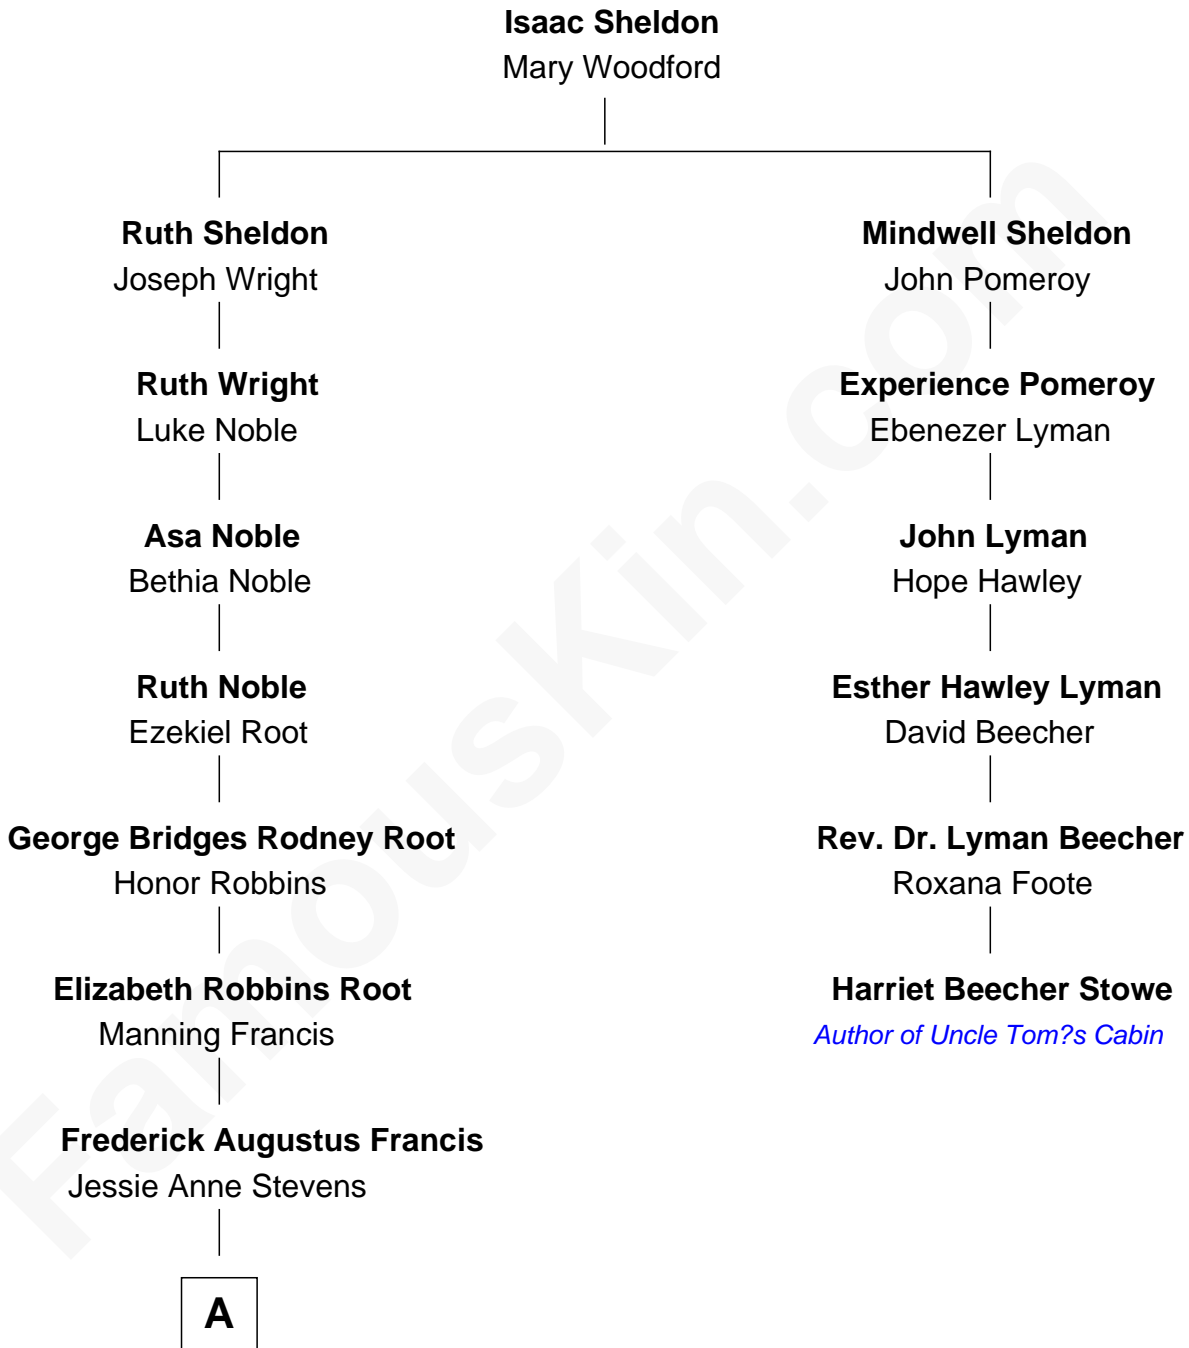

FamousKin.com

Relationship Chart of

Nancy (Davis) Reagan

First Lady of President Ronald Reagan

5th cousin 4 times removed of

Harriet Beecher Stowe

Author of *Uncle Tom's Cabin*

A

Anne Ayers Francis
John Newell Robbins

Kenneth Seymour Robbins
Edith Prescott Lockett

Nancy (Davis) Reagan
First Lady of Ronald Reagan

FamousKin.com