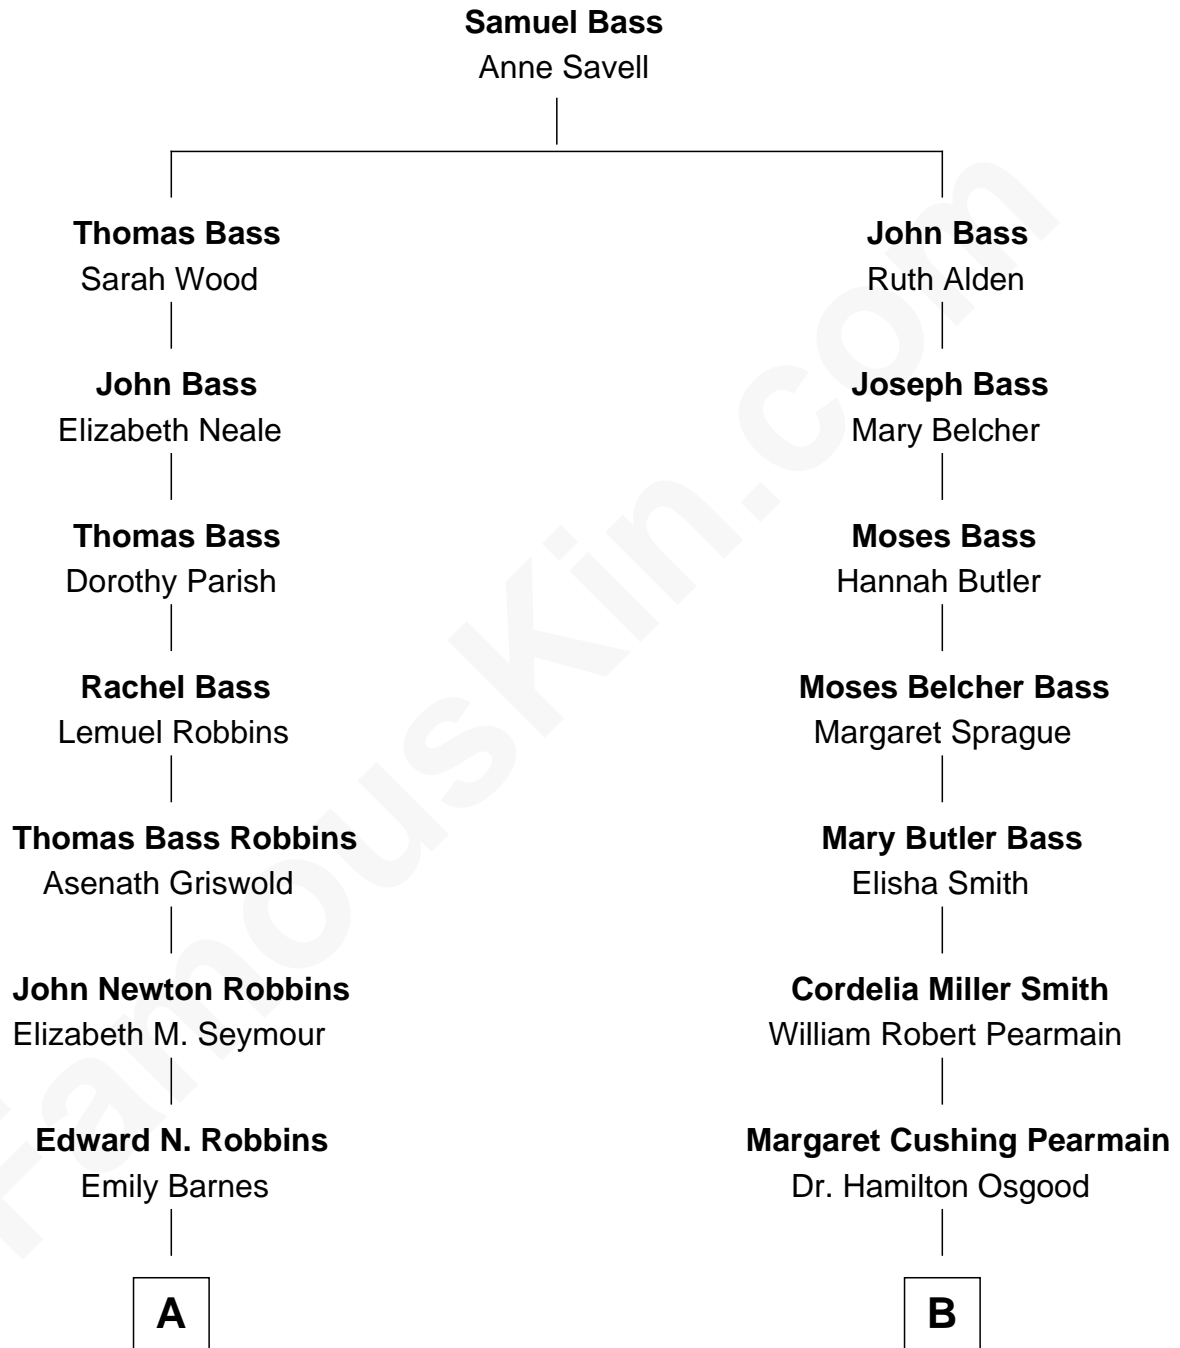

FamousKin.com

Relationship Chart of

Nancy (Davis) Reagan

First Lady of President Ronald Reagan

8th cousin 1 time removed of

Erskine Childers

4th President of Ireland

A

John Newell Robbins

Anne Ayers Francis

Kenneth Seymour Robbins

Edith Prescott Lockett

Nancy (Davis) Reagan

First Lady of Ronald Reagan

B

Mary Alden Osgood