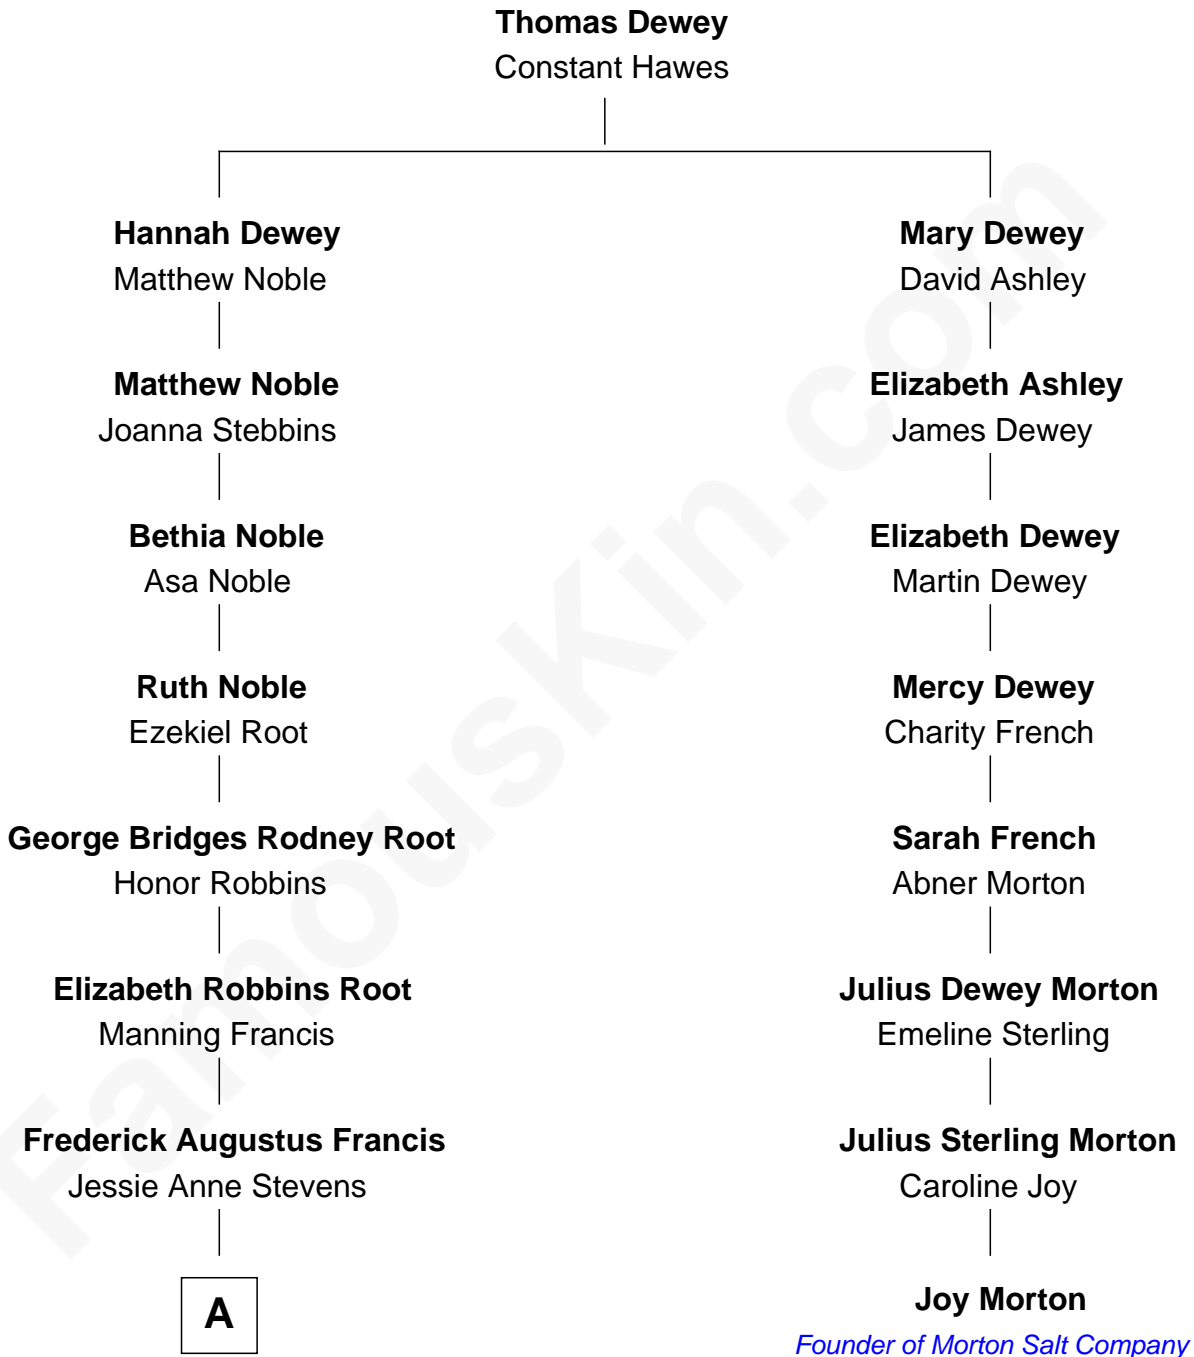

FamousKin.com

Relationship Chart of

Nancy (Davis) Reagan

First Lady of President Ronald Reagan

7th cousin 2 times removed of

Joy Morton

Founder of Morton Salt Company

A

—
Anne Ayers Francis
John Newell Robbins

—
Kenneth Seymour Robbins
Edith Prescott Lockett

—
Nancy (Davis) Reagan
First Lady of Ronald Reagan

FamousKin.com