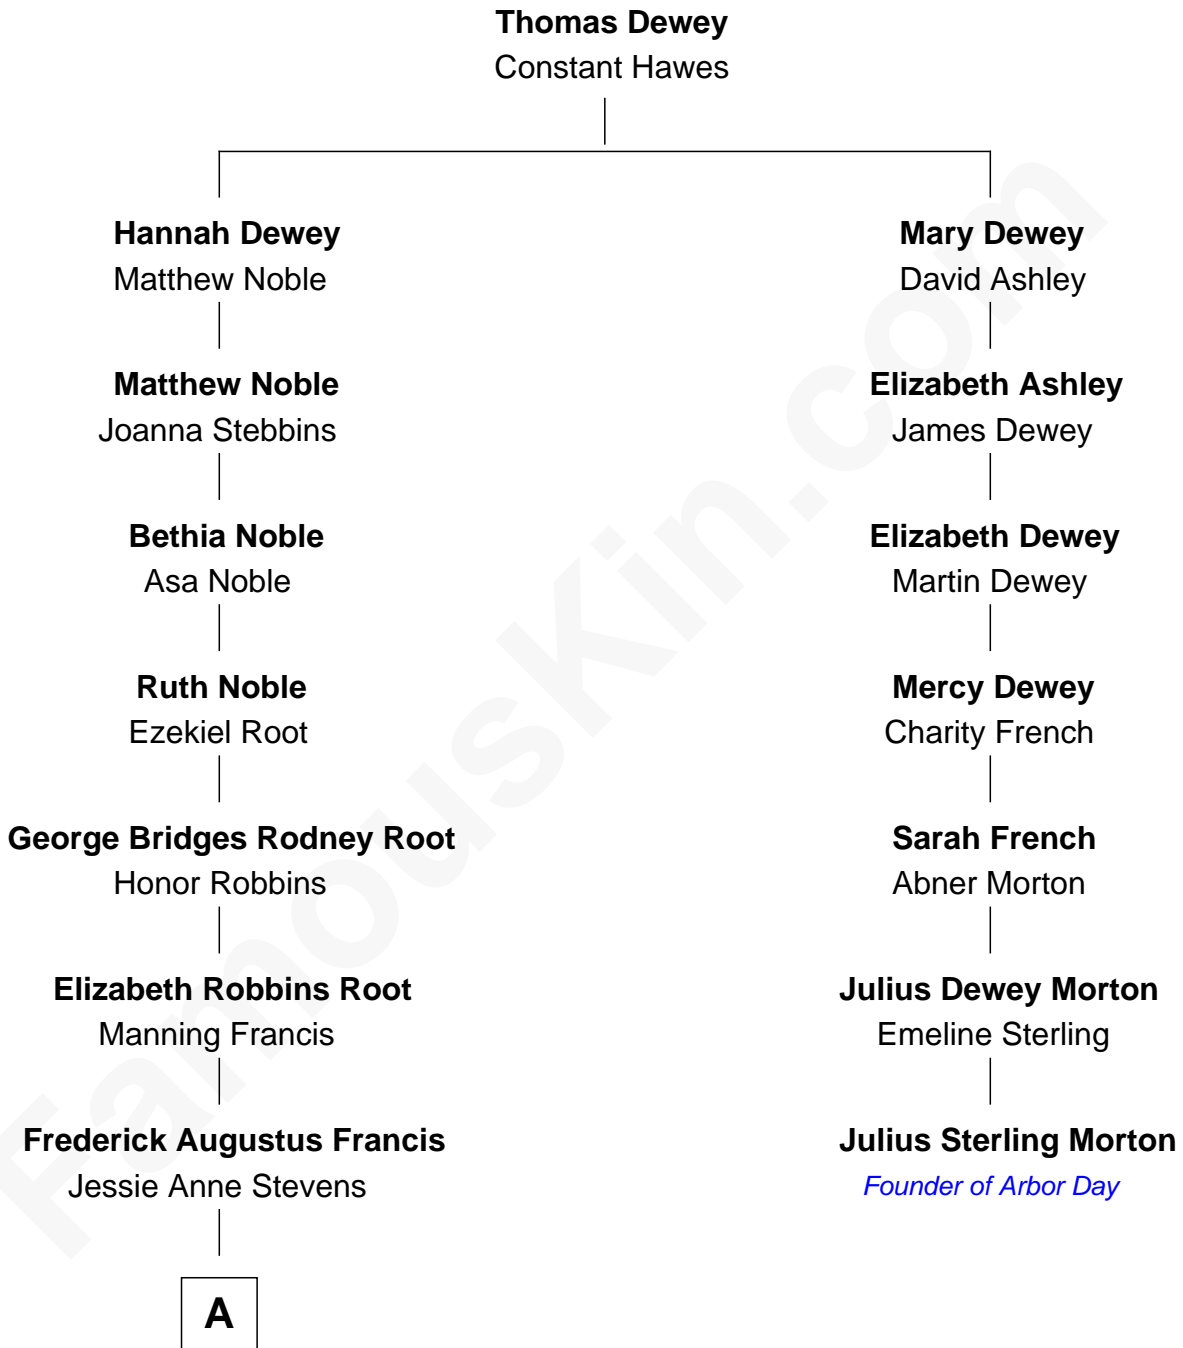

FamousKin.com

Relationship Chart of

Nancy (Davis) Reagan

First Lady of President Ronald Reagan

6th cousin 3 times removed of

Julius Sterling Morton

Founder of Arbor Day

A

Anne Ayers Francis
John Newell Robbins

Kenneth Seymour Robbins
Edith Prescott Lockett

Nancy (Davis) Reagan
First Lady of Ronald Reagan

FamousKin.com