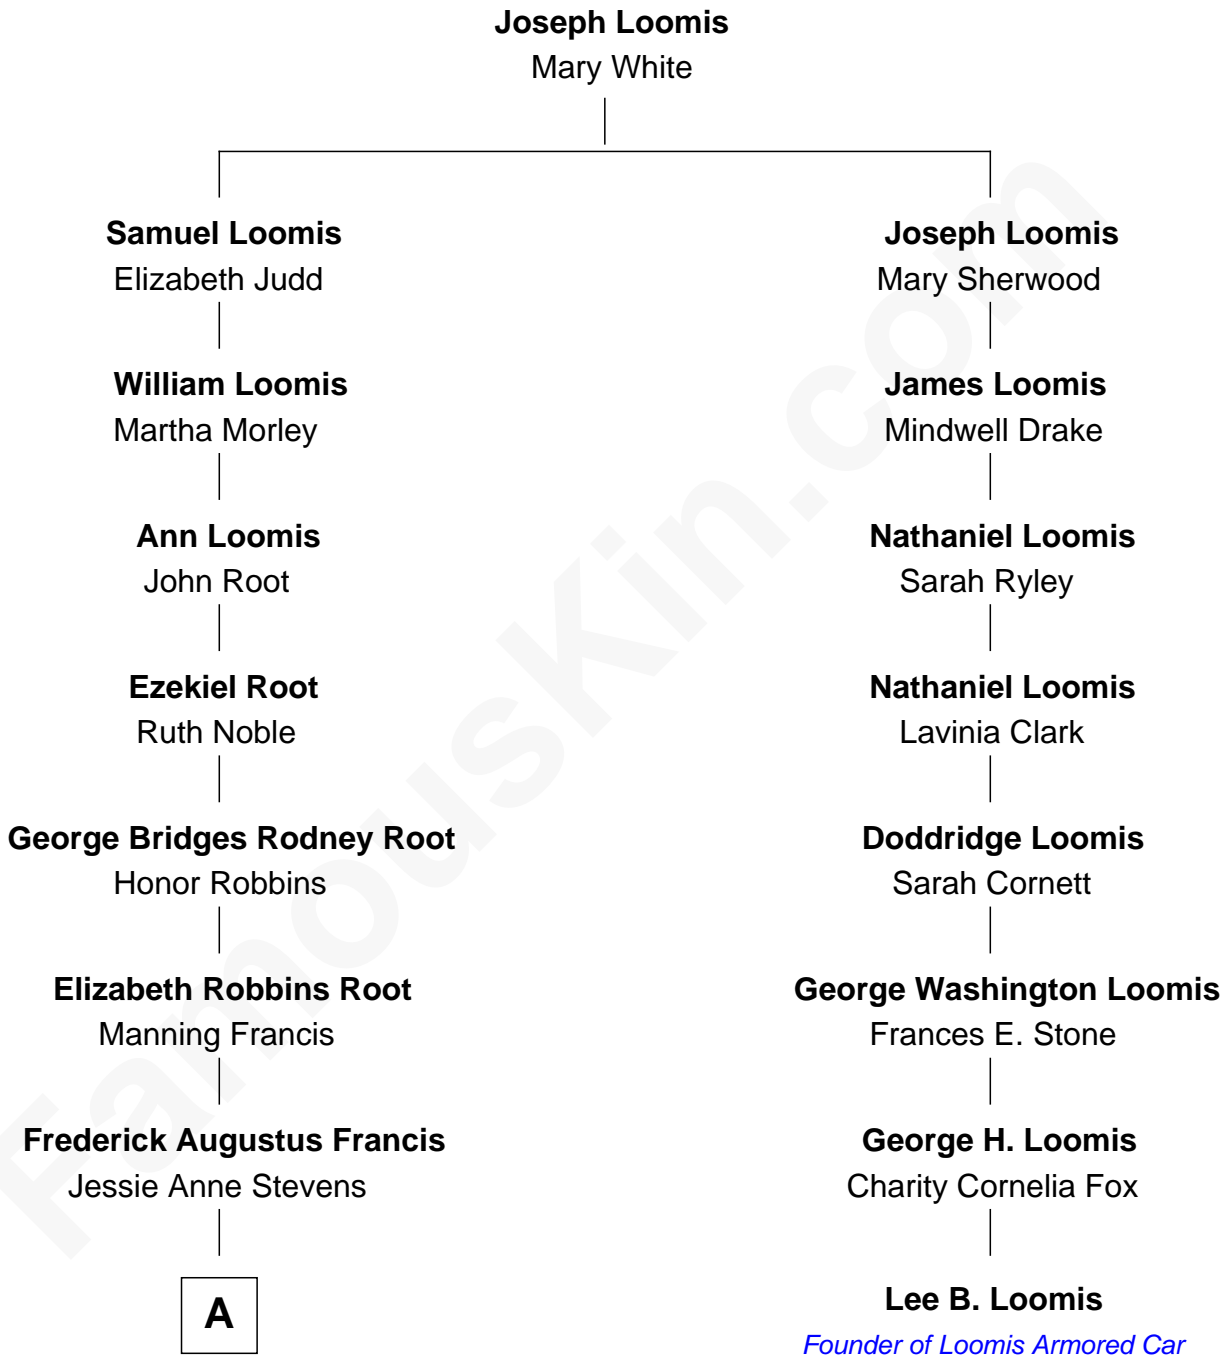

# FamousKin.com

## Relationship Chart of

### Nancy (Davis) Reagan

*First Lady of President Ronald Reagan*

7th cousin 2 times removed of

**Lee B. Loomis**

*Founder of Loomis Armored Car Service*

**A**

—  
**Anne Ayers Francis**  
John Newell Robbins

—  
**Kenneth Seymour Robbins**  
Edith Prescott Lockett

—  
**Nancy (Davis) Reagan**  
*First Lady of Ronald Reagan*

FamousKin.com