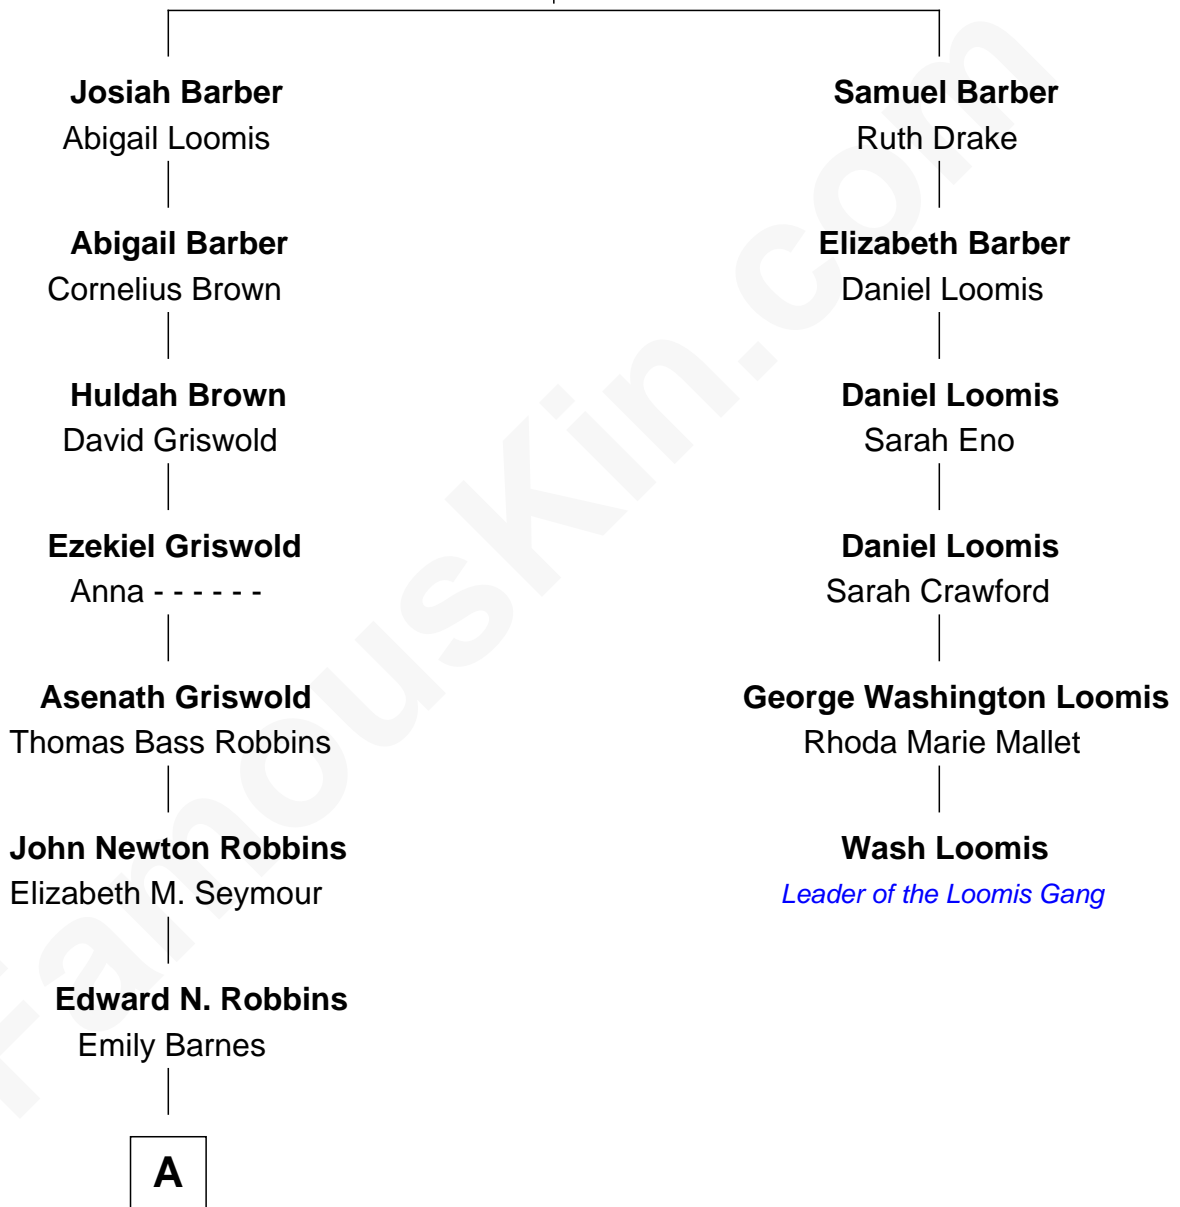

FamousKin.com

Relationship Chart of

Nancy (Davis) Reagan

First Lady of President Ronald Reagan

5th cousin 4 times removed of

Wash Loomis

Leader of the Loomis Gang

Thomas Barber

Jane Bancroft

A

—
John Newell Robbins

Anne Ayers Francis

—
Kenneth Seymour Robbins

Edith Prescott Lockett

—
Nancy (Davis) Reagan

First Lady of Ronald Reagan