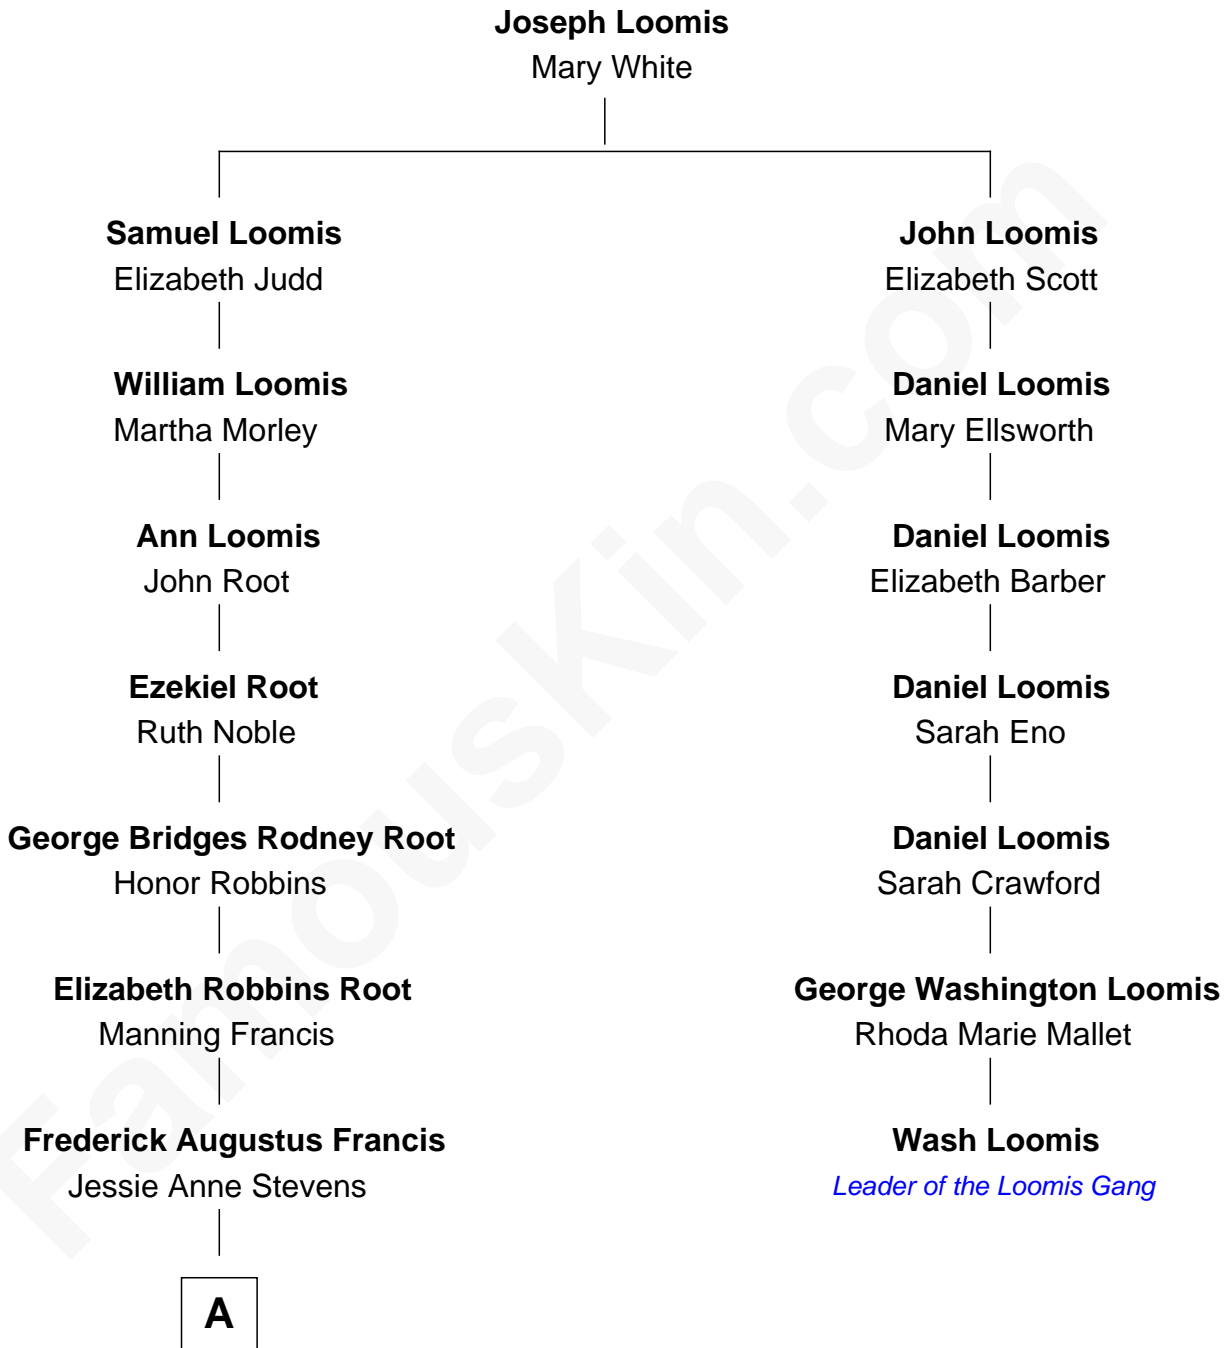

## Relationship Chart of

### Nancy (Davis) Reagan

*First Lady of President Ronald Reagan*

6th cousin 3 times removed of

**Wash Loomis**

*Leader of the Loomis Gang*

**A**

—  
**Anne Ayers Francis**  
John Newell Robbins

—  
**Kenneth Seymour Robbins**  
Edith Prescott Lockett

—  
**Nancy (Davis) Reagan**  
*First Lady of Ronald Reagan*

FamousKin.com