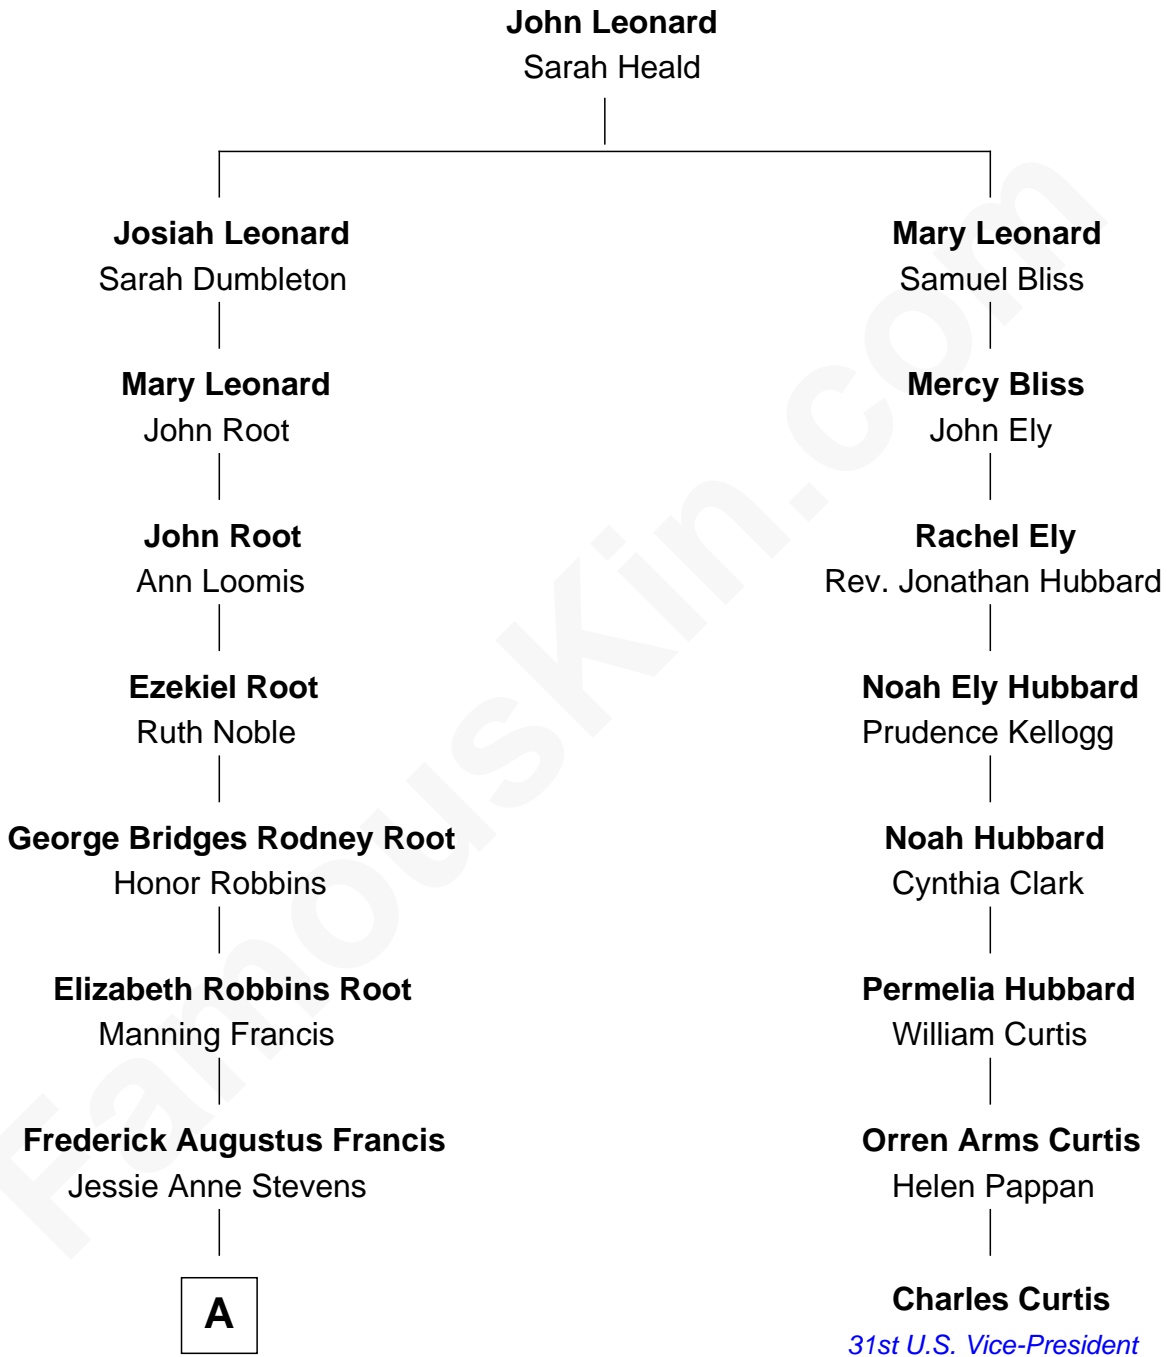

FamousKin.com

Relationship Chart of

Nancy (Davis) Reagan

First Lady of President Ronald Reagan

7th cousin 2 times removed of

Charles Curtis

31st U.S. Vice-President

A

—
Anne Ayers Francis
John Newell Robbins

—
Kenneth Seymour Robbins
Edith Prescott Lockett

—
Nancy (Davis) Reagan
First Lady of Ronald Reagan

FamousKin.com