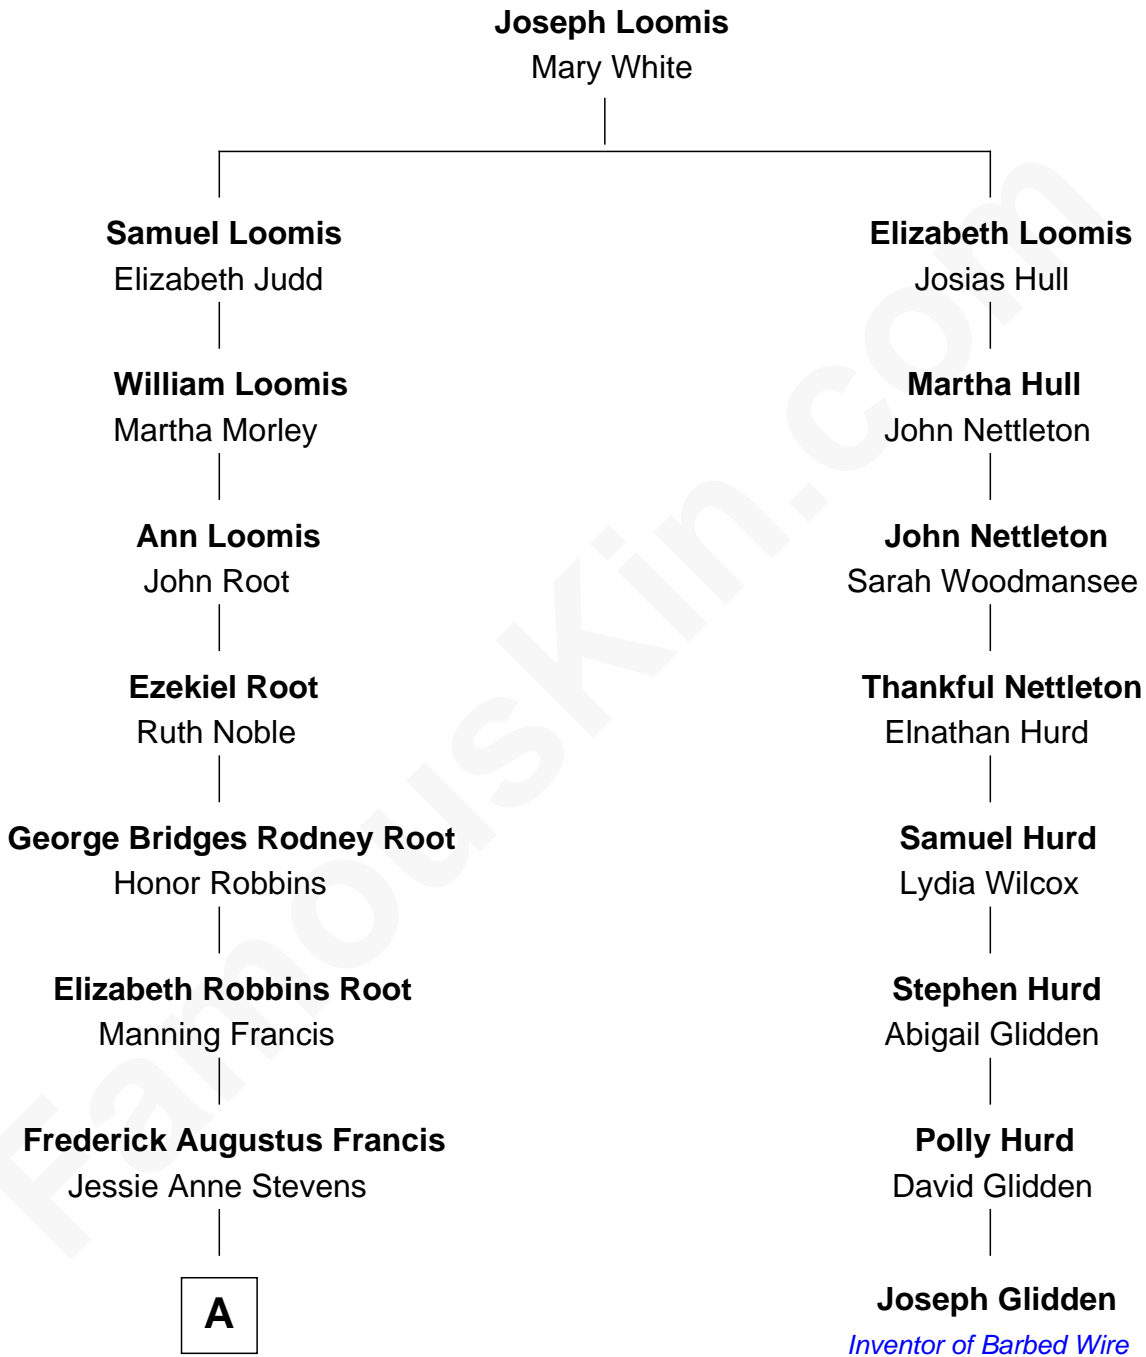

FamousKin.com

Relationship Chart of

Nancy (Davis) Reagan

First Lady of President Ronald Reagan

7th cousin 2 times removed of

Joseph Glidden

Inventor of Barbed Wire

A

—
Anne Ayers Francis
John Newell Robbins

—
Kenneth Seymour Robbins
Edith Prescott Lockett

—
Nancy (Davis) Reagan
First Lady of Ronald Reagan

FamousKin.com