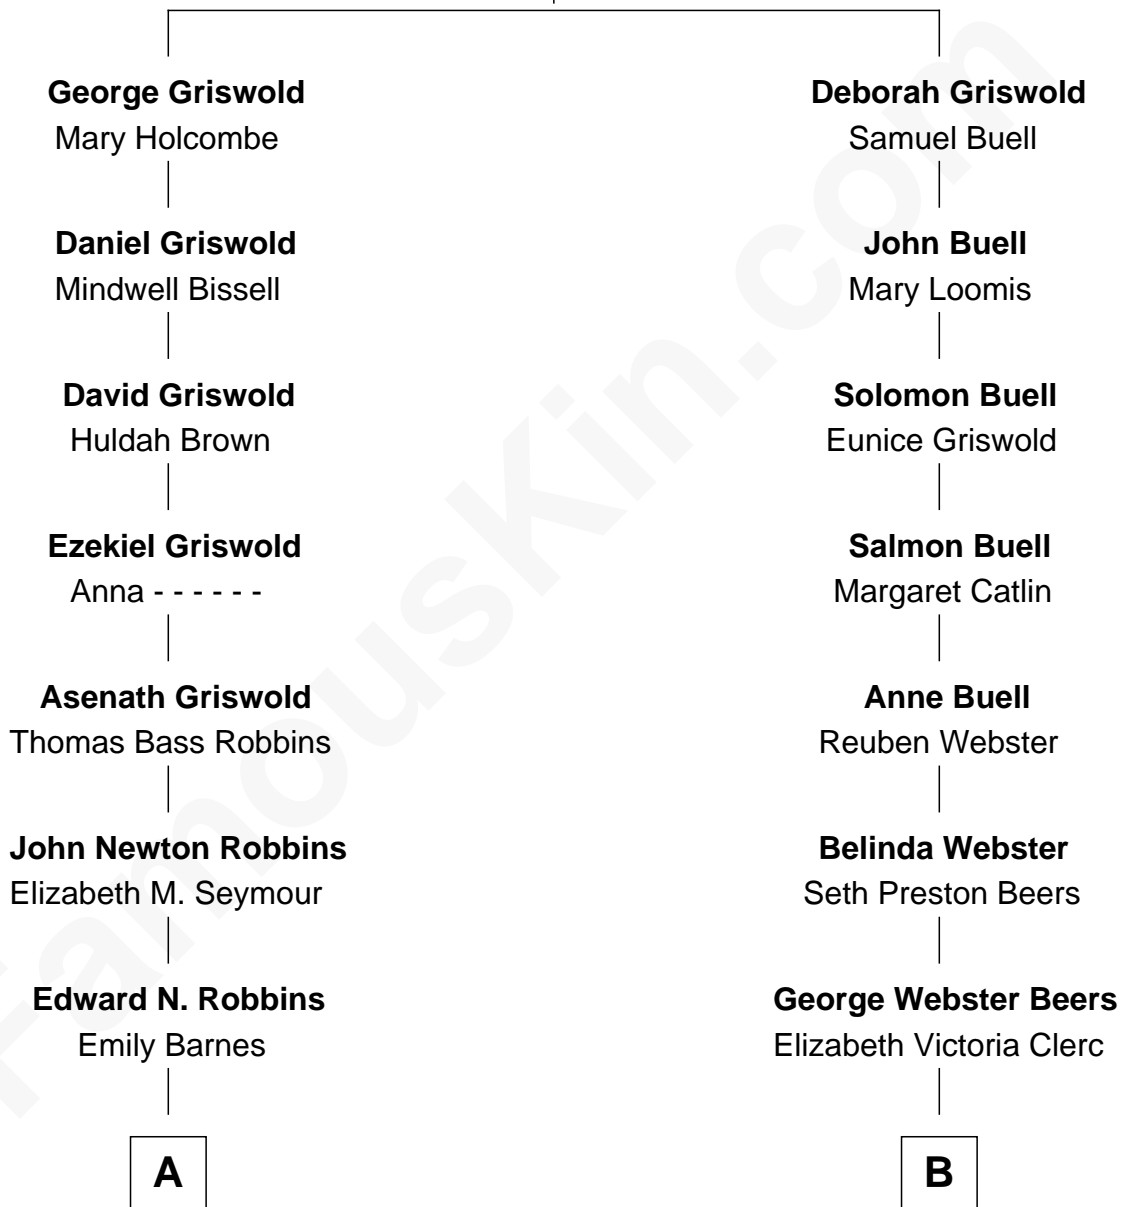

## Relationship Chart of

### Nancy (Davis) Reagan

*First Lady of President Ronald Reagan*

9th cousin 1 time removed of

**James Spader**

*TV and Movie Actor*

**Edward Griswold**

Margaret - - - - -

**A**

**John Newell Robbins**

Anne Ayers Francis

**Kenneth Seymour Robbins**

Edith Prescott Lockett

**Nancy (Davis) Reagan**

*First Lady of Ronald Reagan*

**B**

**Henry Augustin Beers**