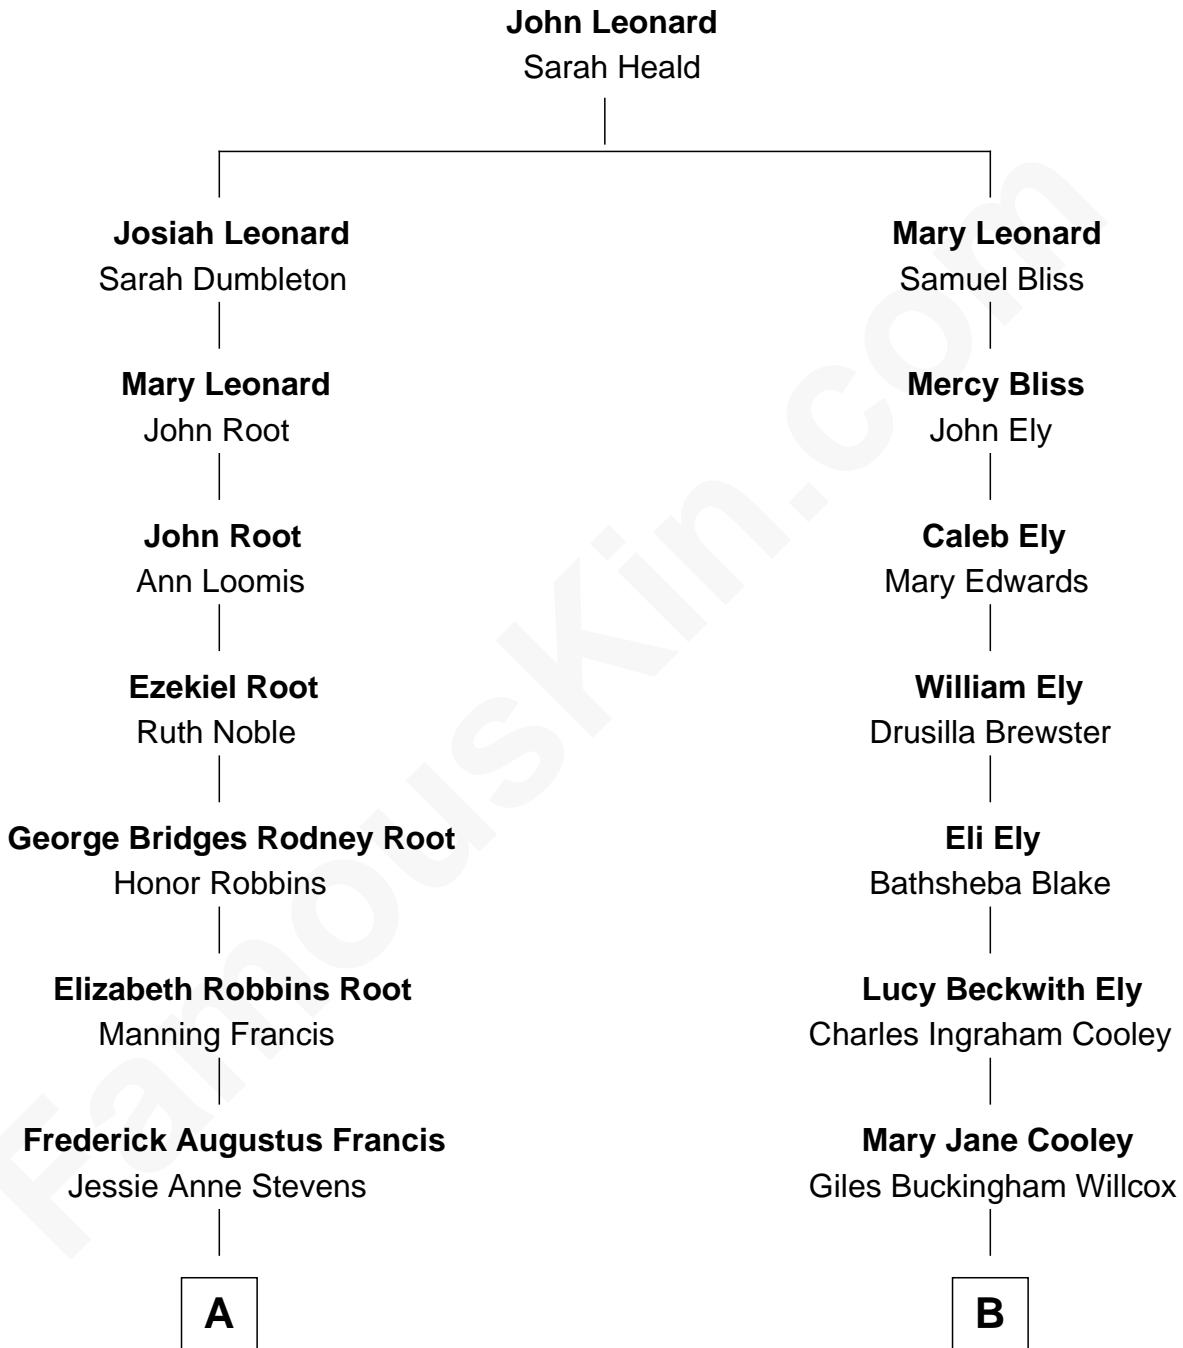

FamousKin.com

Relationship Chart of

Nancy (Davis) Reagan

First Lady of President Ronald Reagan

9th cousin 1 time removed of

Elisabeth Shue

TV and Movie Actress

A

Anne Ayers Francis
John Newell Robbins

Kenneth Seymour Robbins
Edith Prescott Lockett

Nancy (Davis) Reagan
First Lady of Ronald Reagan

B

Harriet Grace Brewster Willcox
Alexander Hunter Gunn

Mary Brewster Gunn
Adoniram Judson Wells

Anne Brewster Wells
James William Shue

Elisabeth Shue
TV and Movie Actress