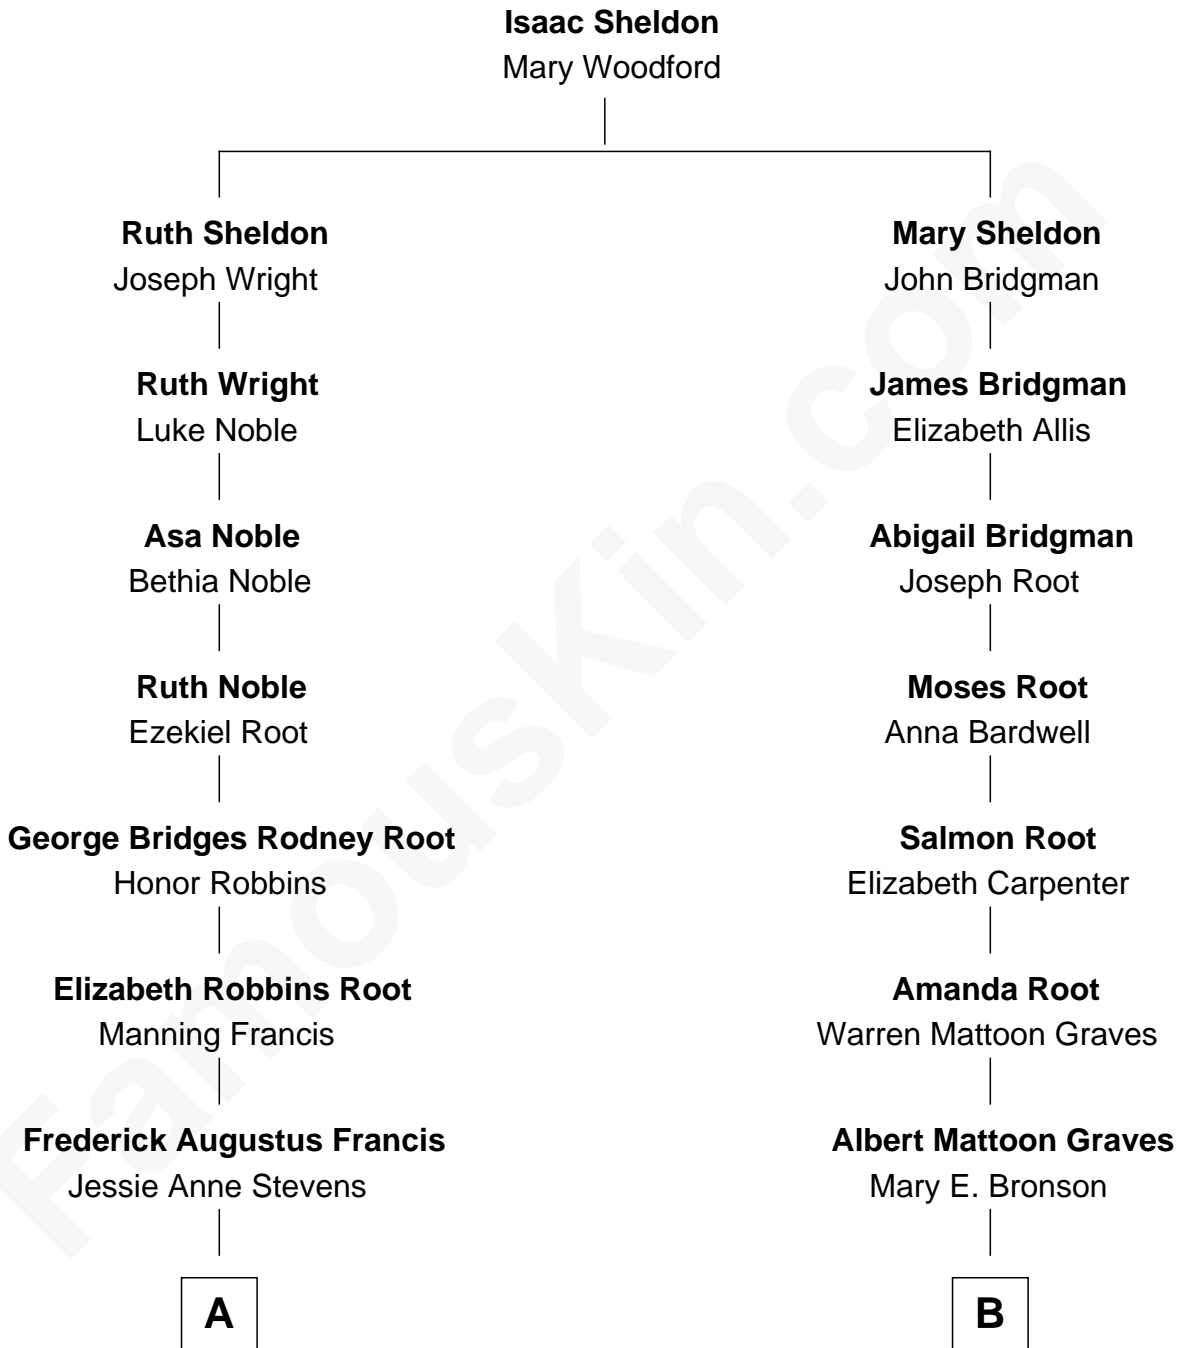

## Relationship Chart of

### Nancy (Davis) Reagan

*First Lady of President Ronald Reagan*

9th cousin of

### John Lithgow

*Stage, TV, and Movie Actor*

**A**

**Anne Ayers Francis**  
John Newell Robbins

**Kenneth Seymour Robbins**  
Edith Prescott Lockett

**Nancy (Davis) Reagan**  
*First Lady of Ronald Reagan*