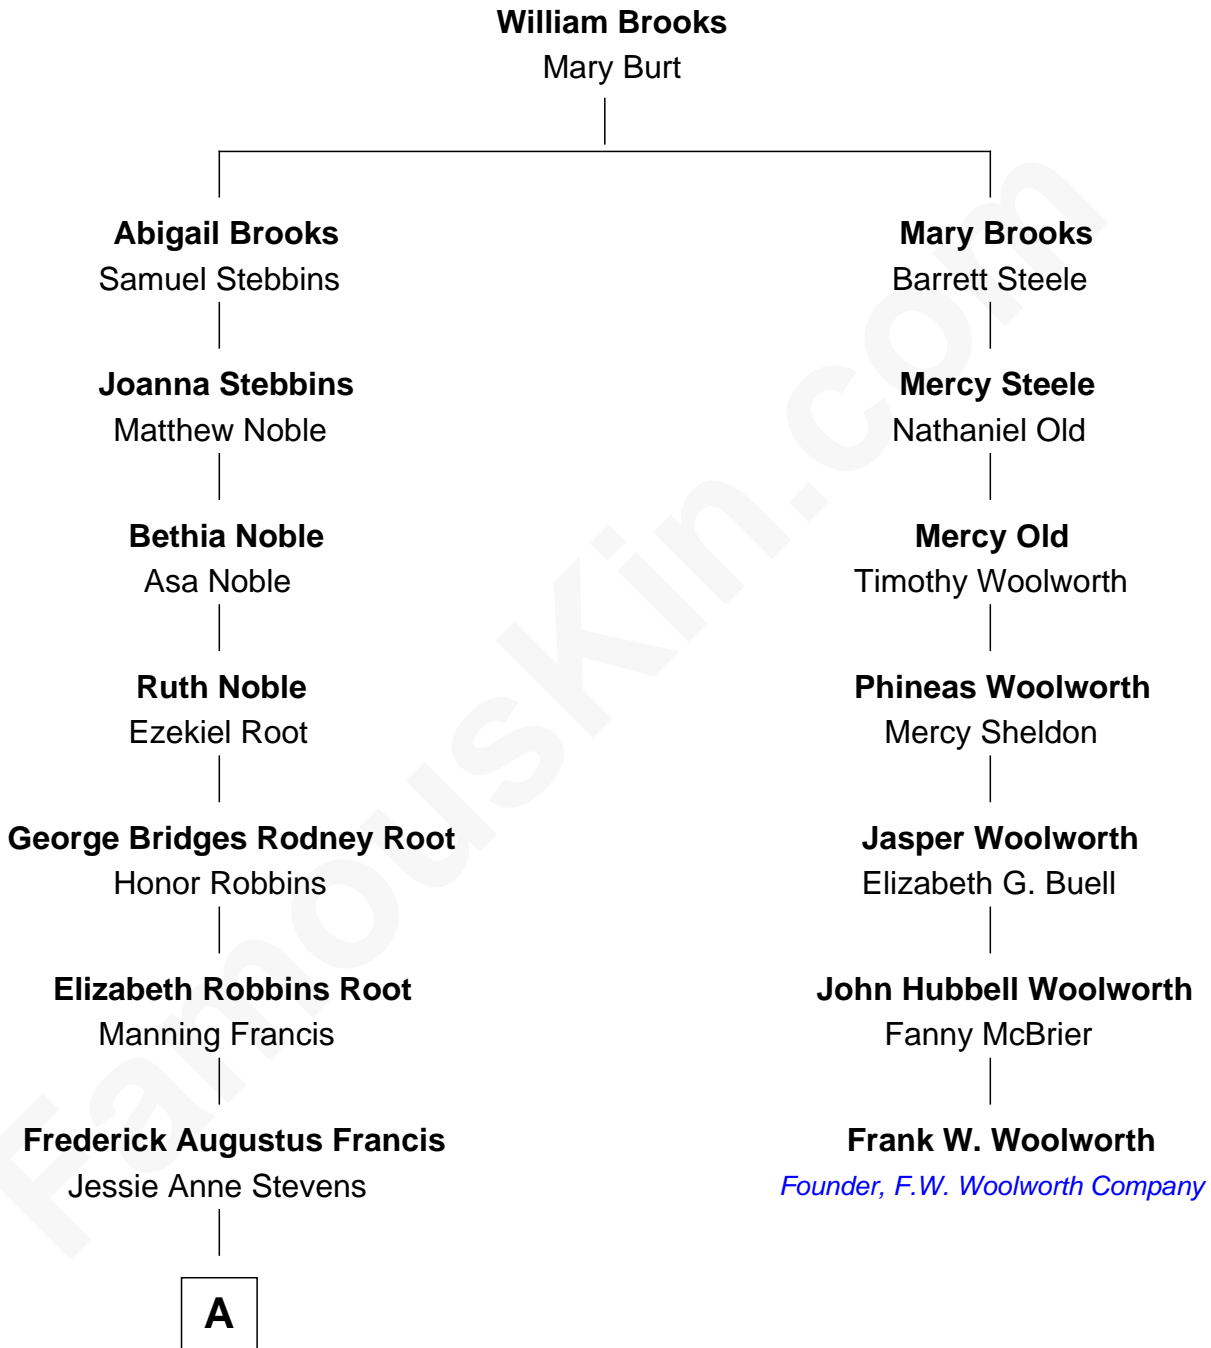

## Relationship Chart of

### Nancy (Davis) Reagan

*First Lady of President Ronald Reagan*

6th cousin 3 times removed of

### Frank W. Woolworth

*Founder of F.W. Woolworth Company*

**A**

—  
**Anne Ayers Francis**  
John Newell Robbins

—  
**Kenneth Seymour Robbins**  
Edith Prescott Lockett

—  
**Nancy (Davis) Reagan**  
*First Lady of Ronald Reagan*