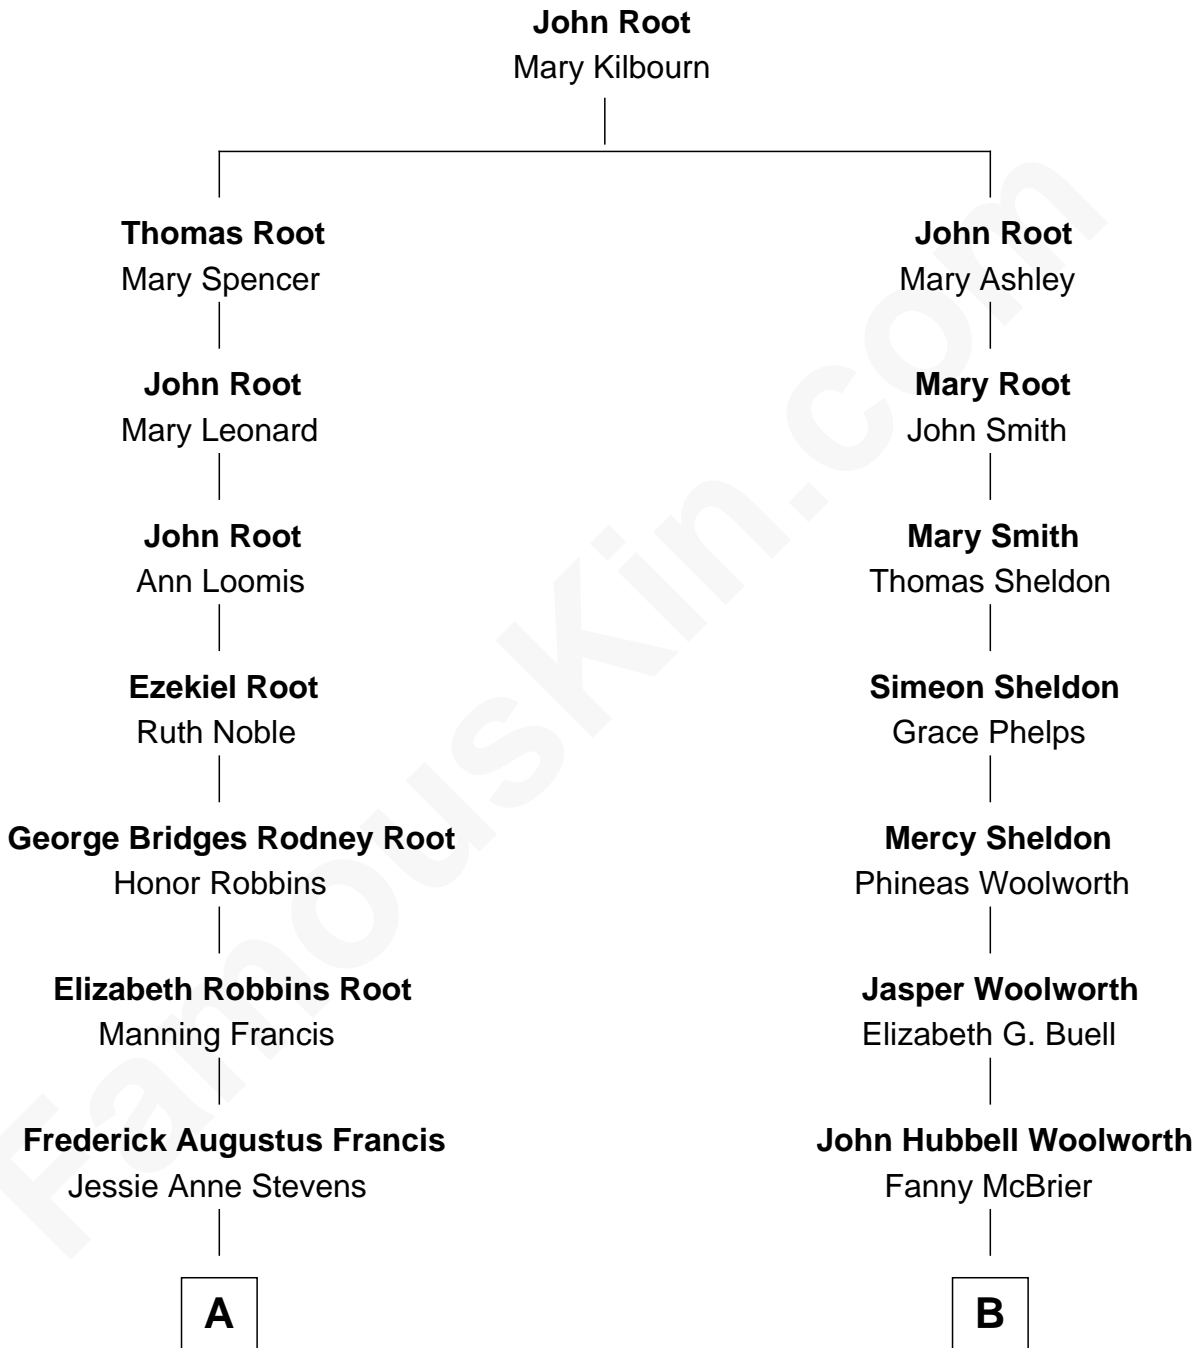

FamousKin.com

Relationship Chart of

Nancy (Davis) Reagan

First Lady of President Ronald Reagan

9th cousin of

Barbara Hutton

Socialite (aka "Poor Little Rich Girl")

A